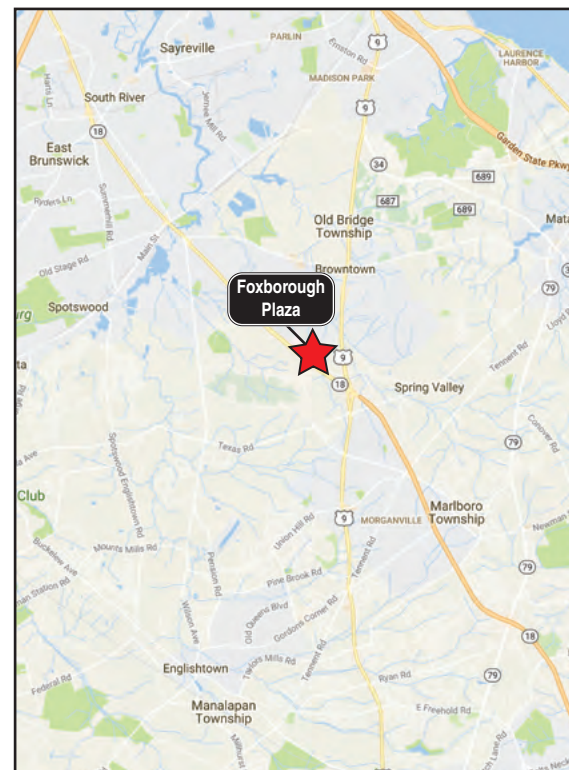

Foxborough Plaza Old Bridge, NJ 08857

Route 18 Across from Walmart Supercenter

RD

MANAGEMENT LLC

Old Bridge, New Jersey

Foxborough Plaza

Route 18 Across from Walmart Supercenter

Demographics	3 mile	5 mile	10 mile
Population			
2022 (projection)	48,882	144,147	560,103
2017 (estimate)	48,088	142,088	550,573
2010 (census)	47,085	138,540	535,814
Number of HH			
2022 (projection)	17,755	51,730	204,843
2017 (estimate)	17,169	50,032	197,493
2010 (census)	16,762	48,320	189,996
Average HH Income			
2022 (projection)	\$150,860	\$162,926	\$145,219
2017 (estimate)	\$119,512	\$128,960	\$115,921
2010 (census)	\$103,576	\$108,450	\$99,428
Median Age			
2017 (estimate)	40.9	41.9	40.7
Daytime Population			
2017 (estimate)	29,525	84,758	404,430

- Location:** Foxborough Plaza is located in Middlesex County at the corner of NJ Route 18 and Foxborough Drive, Old Bridge, New Jersey 08857.
- Type:** New Construction
- GLA:** 51,166 sf on ±9.33 Acres
- Parking:** 228 Cars
- Traffic:** ADT 40,837 on New Jersey Route 18
- Area Retailers:** Walmart Supercenter, Costco, Lowe's, Acme, Whole Foods, The Shoppes at Old Bridge (Banana Republic, Chico's, Jos. A. Bank, The Children's Place, Crunch Fitness, Panera Bread, White House | Black Market, GNC)
- Vital Statistics:**
 - The development is adjacent to Foxborough Village to the North

Foxborough Plaza

Route 18 Across from Walmart Supercenter

Route 18 & Foxborough Drive
 Old Bridge, New Jersey 08657

RD
 MANAGEMENT LLC
Darren Sasso
 212-265-6600 x354
 dsasso@rdmanagement.com
 810 Seventh Avenue, 10th floor
 New York, NY 10019