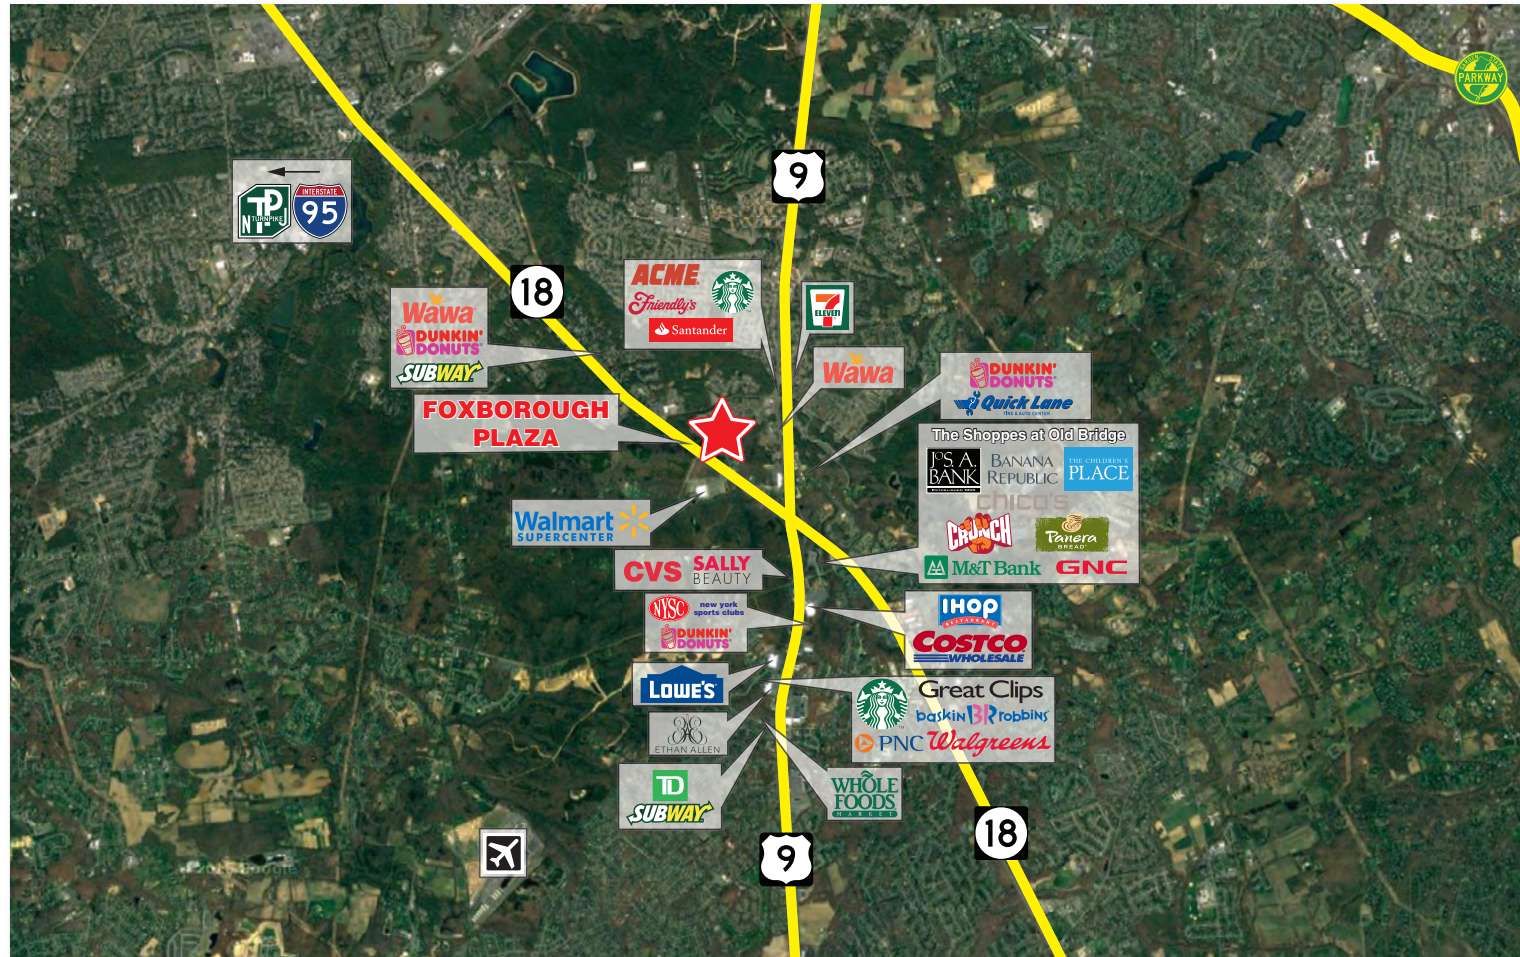

Foxborough Plaza Old Bridge, NJ 08857

Route 18 Across from Walmart Supercenter

RD

MANAGEMENT LLC

Old Bridge, New Jersey

Foxborough Plaza

Route 18 Across from Walmart Supercenter

Demographics	3 mile	5 mile	10 mile
Population			
2022 (projection)	48,882	144,147	560,103
2017 (estimate)	48,088	142,088	550,573
2010 (census)	47,085	138,540	535,814
Number of HH			
2022 (projection)	17,755	51,730	204,843
2017 (estimate)	17,169	50,032	197,493
2010 (census)	16,762	48,320	189,996
Average HH Income			
2022 (projection)	\$150,860	\$162,926	\$145,219
2017 (estimate)	\$119,512	\$128,960	\$115,921
2010 (census)	\$103,576	\$108,450	\$99,428
Median Age			
2017 (estimate)	40.9	41.9	40.7
Daytime Population			
2017 (estimate)	29,525	84,758	404,430

- Location:** Foxborough Plaza is located in Middlesex County at the corner of NJ Route 18 and Foxborough Drive, Old Bridge, New Jersey 08857.
- Type:** New Construction
- GLA:** 51,166 sf on ±9.33 Acres
- Parking:** 228 Cars
- Traffic:** ADT 40,837 on New Jersey Route 18
- Area Retailers:** Walmart Supercenter, Costco, Lowe's, Acme, Whole Foods, The Shoppes at Old Bridge (Banana Republic, Chico's, Jos. A. Bank, The Children's Place, Crunch Fitness, Panera Bread, White House | Black Market, GNC)
- Vital Statistics:**
 - The development is adjacent to Foxborough Village to the North

Foxborough Plaza

Route 18 Across from Walmart Supercenter

Route 18 & Foxborough Drive
 Old Bridge, New Jersey 08657

RD
 MANAGEMENT LLC
Darren Sasso
 212-265-6600 x354
 dsasso@rdmanagement.com
 810 Seventh Avenue, 10th floor
 New York, NY 10019