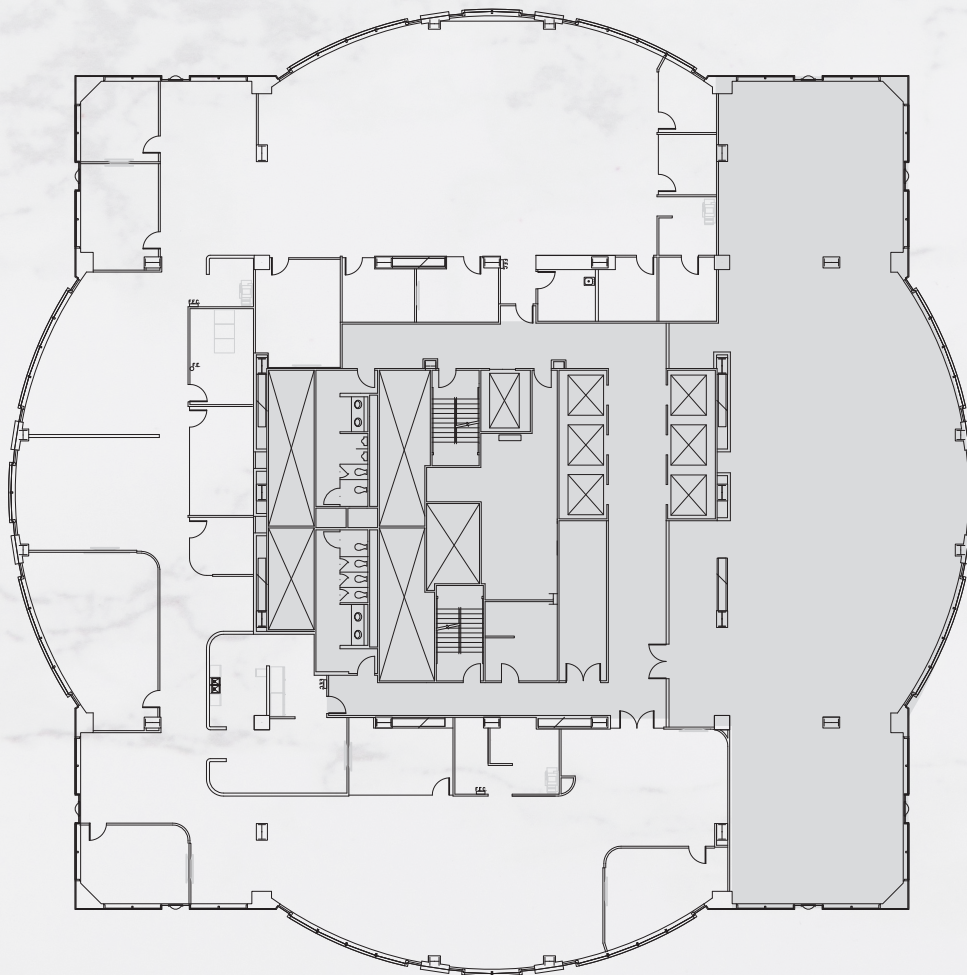

1201 THIRD

FLOOR 25
SUITE 2500 · 16,019 RSF

Views to
Lake Washington &
Cascade Mountains

Views to
Elliott Bay,
Olympic
Mountains &
Lake Union

Views to
Port of Seattle

Views to
Elliott Bay &
Olympic Mountains