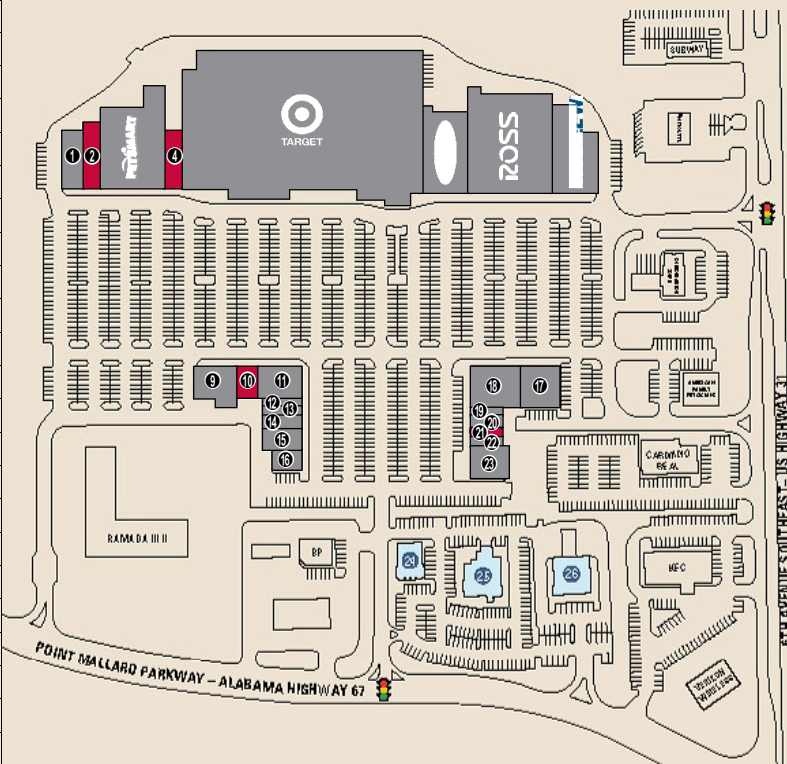

THE CROSSINGS OF DECATUR

1235 POINT MALLARD PKWY SE, DECATUR, ALABAMA 35601

PROPERTY HIGHLIGHTS

“Best-in-class” regional power center anchored by Target, Ross Dress for Less, PetSmart, Old Navy, Five Below and Kirkland’s

Located at the highly trafficked intersection of Point Mallard Pkwy (33,220 VPD AADT) and US-31 (29,000 VPD AADT)

Just west of Huntsville, Alabama, the Crossings of Decatur is a destination retail center for Morgan, Lawrence, Cullman and Limestone counties

THE CROSSINGS OF DECATUR

SITE

TARGET ROSS PETSMART
 OLD NAVY FIVE BELOW LONGHORN STEAKHOUSE
 LifeWay CHRISTIAN STORES at&t FIVE GUYS KIRKLAND'S results physiotherapy

	TENANT	SF
1	Results Physiotherapy	4,000
2	AVAILABLE	5,000
3	PetSmart	20,078
4	AVAILABLE	3,200
5	Old Navy	15,000
6	Ross Dress for Less	29,919
7/8	Five Below	9,000
9	Ninja Steakhouse	5,600
10	AVAILABLE	2,400
11	Lifeway	5,400
12	Republic Finance	1,600
13	Complete Dental	1,600
14	Wings to Go	1,600
15	Five Guys Burger	3,200
16	Moe's Southwest	2,400
17	Kirkland's	7,600
18	Fulin's	6,400
19	Headstart	1,200
20	Nails First	1,200
21	AVAILABLE	1,200
22	Zen Beri	1,200
23	Panera Bread	4,200
24	AT&T	3,500
25	Longhorn Steakhouse	5,623
26	Regions Bank	4,952