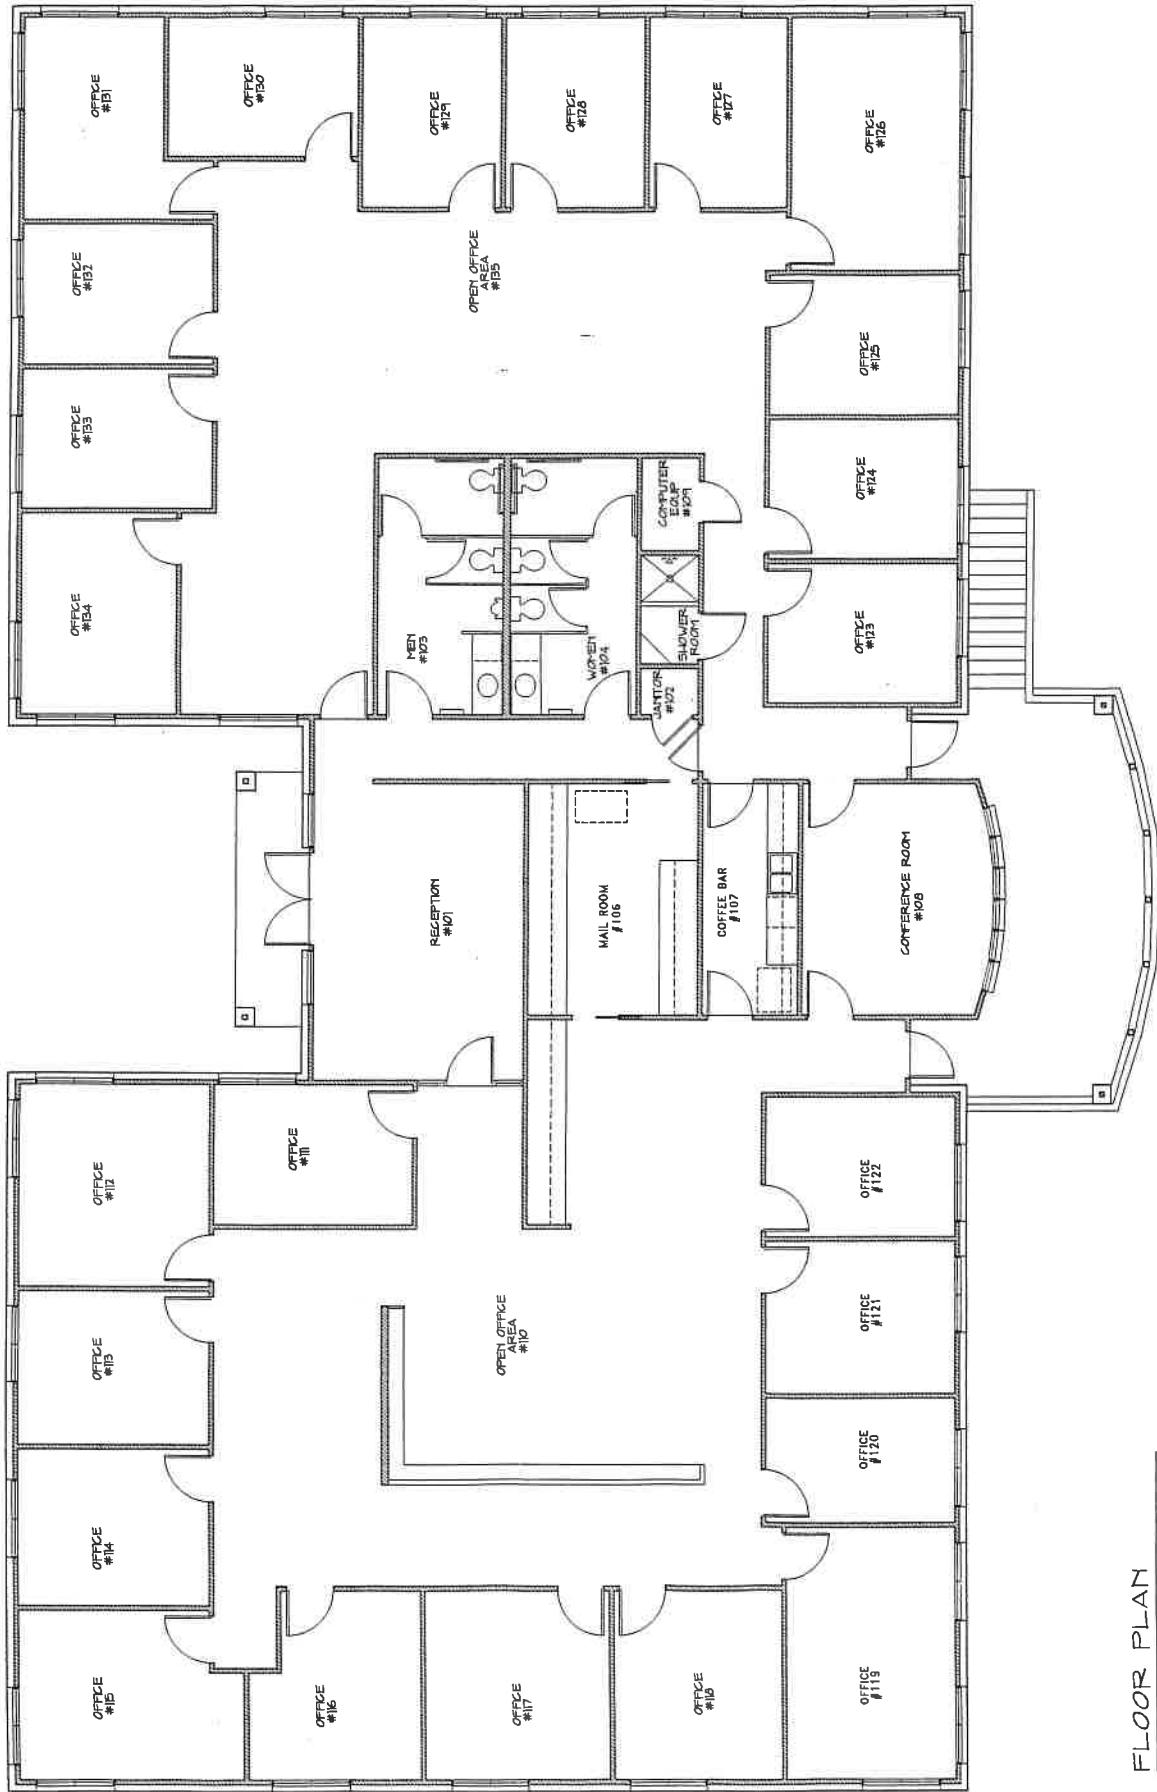

5100 Bee Caves Rd.  
Westlake Hills 78746

FLOOR PLAN  
1/8"=1'-0" SQ. FT. = 6732