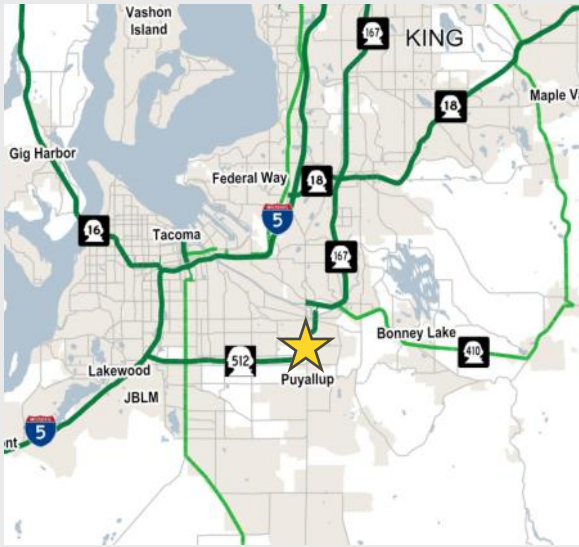

www.fwp-inc.com

MERIDIAN PLACE

4423 - 4621 S. Meridian Avenue, Puyallup, WA 98373

FOR
LEASE

LOCATION DETAILS

- Large project in the heart of Puyallup
- Traffic Counts:
 - 46,000 CPD on S Meridian
- Great competitive rates for excellent South Hill location

DEMOGRAPHICS

	Mile 1	Mile 3	Mile 5
Population	11,413	76,007	154,748
Average HH Income	\$63,244	\$79,666	\$80,547
Daytime Population	8,969	47,532	95,231

TENANTS

**SPORTS
AUTHORITY**

Michaels
THE ARTS AND CRAFTS STORE™