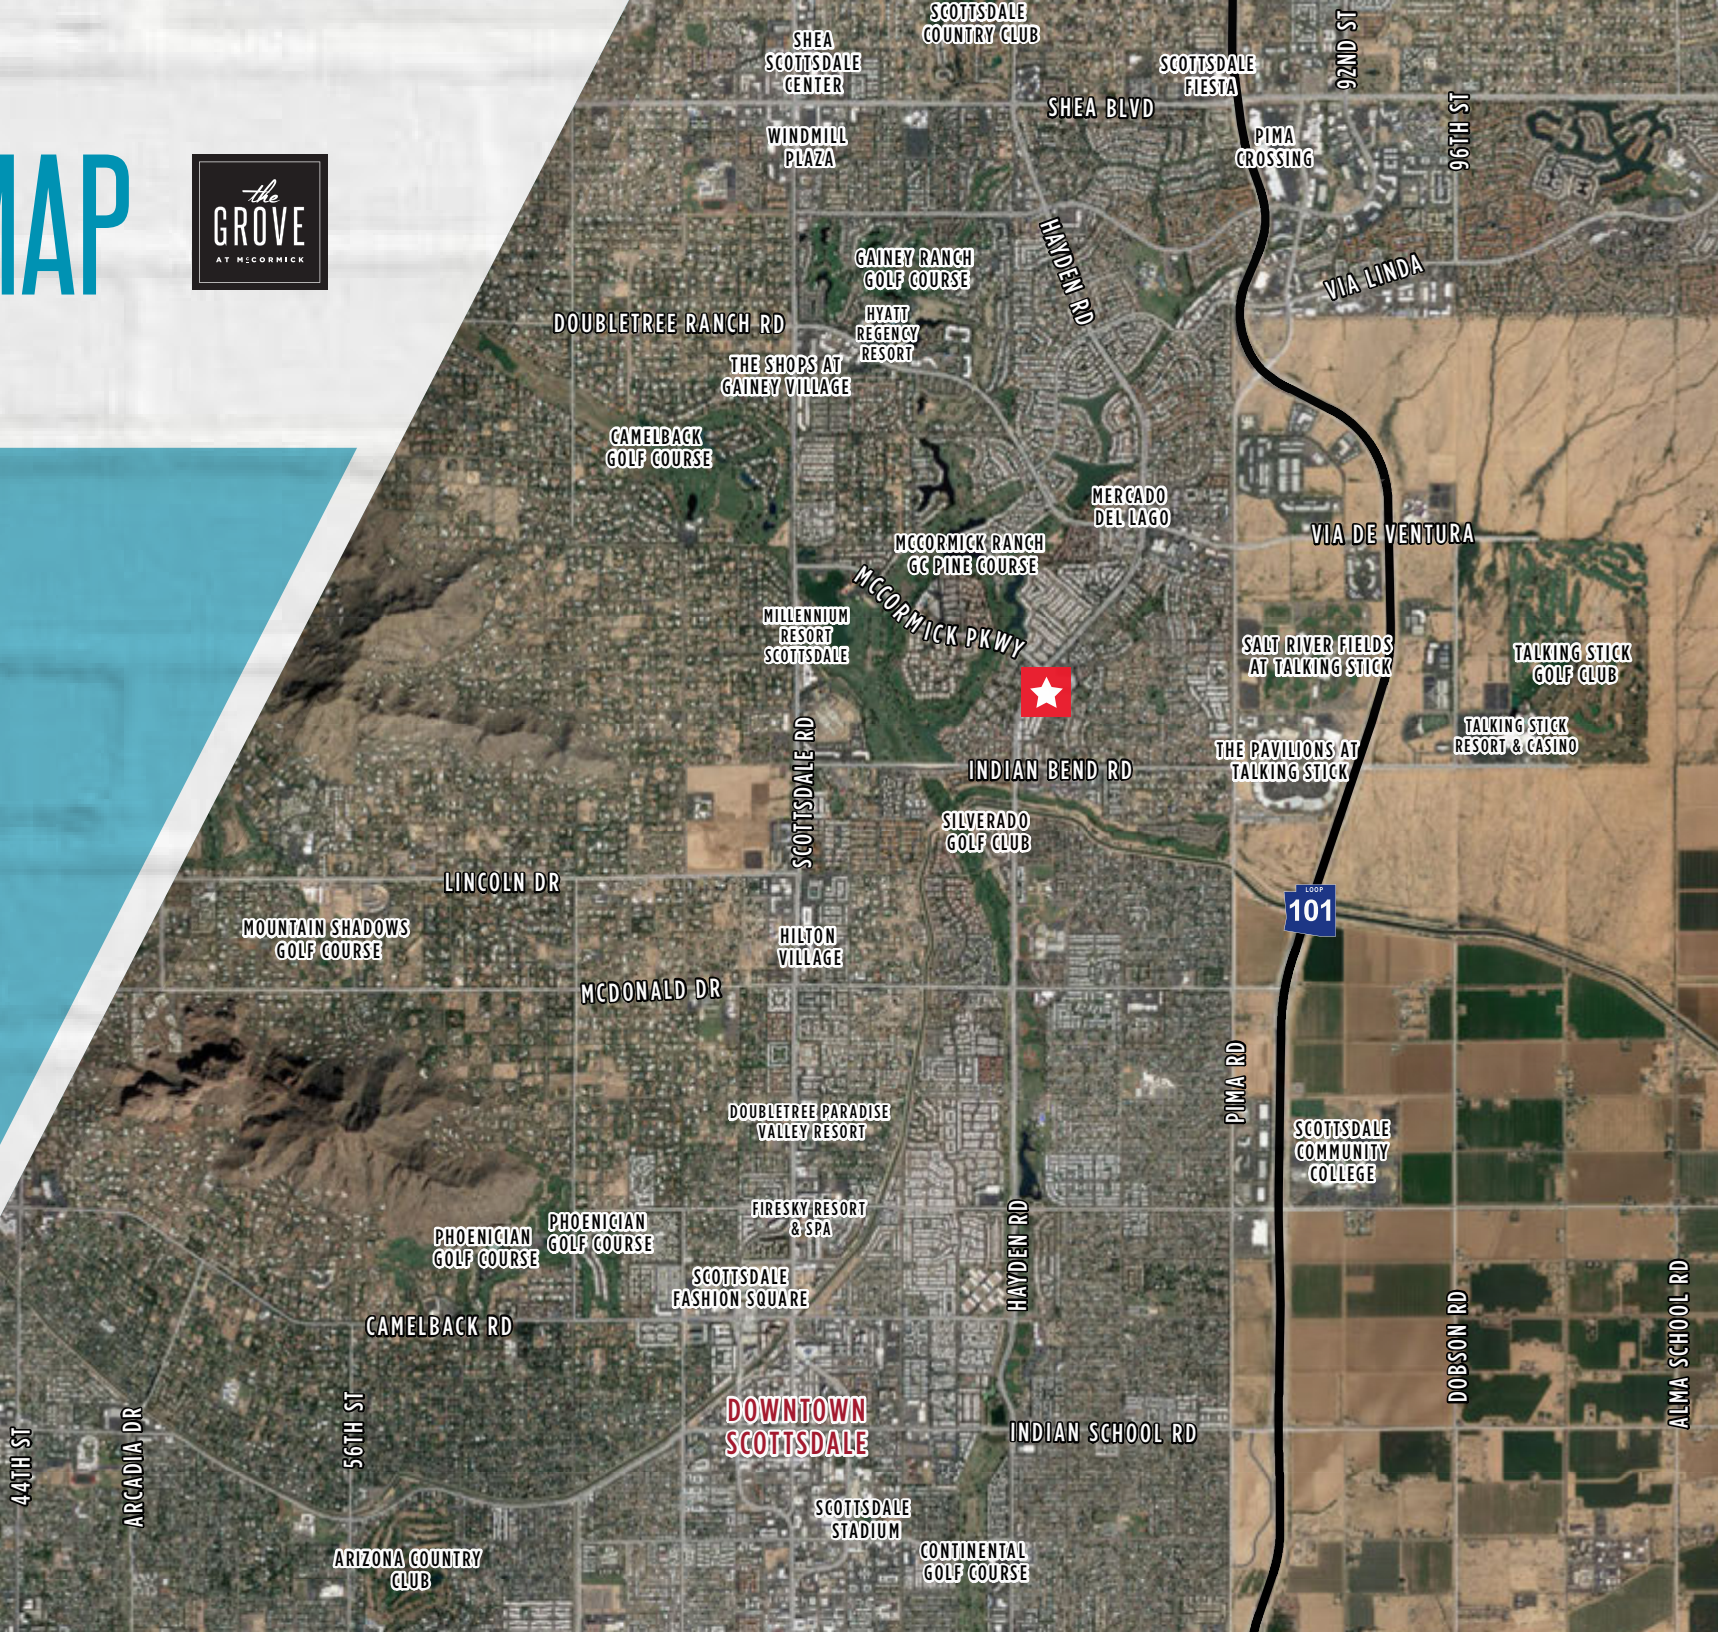

The Grove at McCormick is surrounded by myriad retail and dining options and is located just minutes from Loop 101, providing excellent access to the valley

*the*  
**GROVE**  
AT MCCORMICK

**LA | FITNESS**

# AREA MAP

SHEA SCOTTSDALE CENTER

SCOTTSDALE COUNTRY CLUB

SCOTTSDALE FIESTA

92ND ST

96TH ST

WINDMILL PLAZA

SHEA BLVD

PIMA CROSSING

GAINNEY RANCH GOLF COURSE

HYATT REGENCY RESORT

DOUBLETREE RANCH RD

THE SHOPS AT GAINNEY VILLAGE

CAMELBACK GOLF COURSE

HAYDEN RD

VIA LINDA