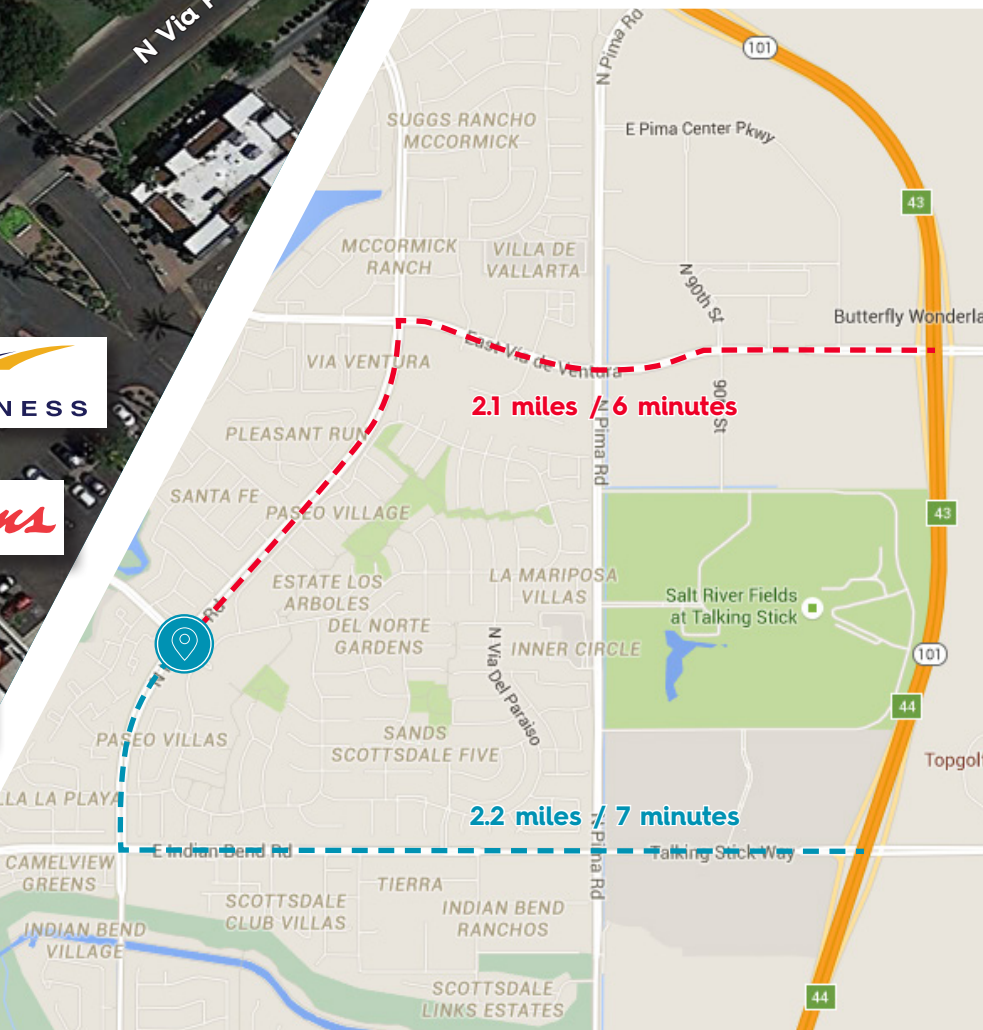

The Grove at McCormick is surrounded by myriad retail and dining options and is located just minutes from Loop 101, providing excellent access to the valley

*the*  
**GROVE**  
AT MCCORMICK

**LA | FITNESS**

**LUCI'S**  
AT THE GROVE

**Walgreens**

**OBON**  
SPORTS BAR & BUNDS

**REFORMED**

*the*  
**VIG**  
ARCADIA  
UPTOWN  
FILLMORE  
MCCORMICK

# AREA MAP

SHEA SCOTTSDALE CENTER

SCOTTSDALE COUNTRY CLUB

SCOTTSDALE FIESTA

92ND ST

96TH ST

WINDMILL PLAZA

SHEA BLVD

PIMA CROSSING

GAINNEY RANCH GOLF COURSE

HYATT REGENCY RESORT

DOUBLETREE RANCH RD

THE SHOPS AT GAINNEY VILLAGE

CAMELBACK GOLF COURSE

HAYDEN RD

VIA LINDA