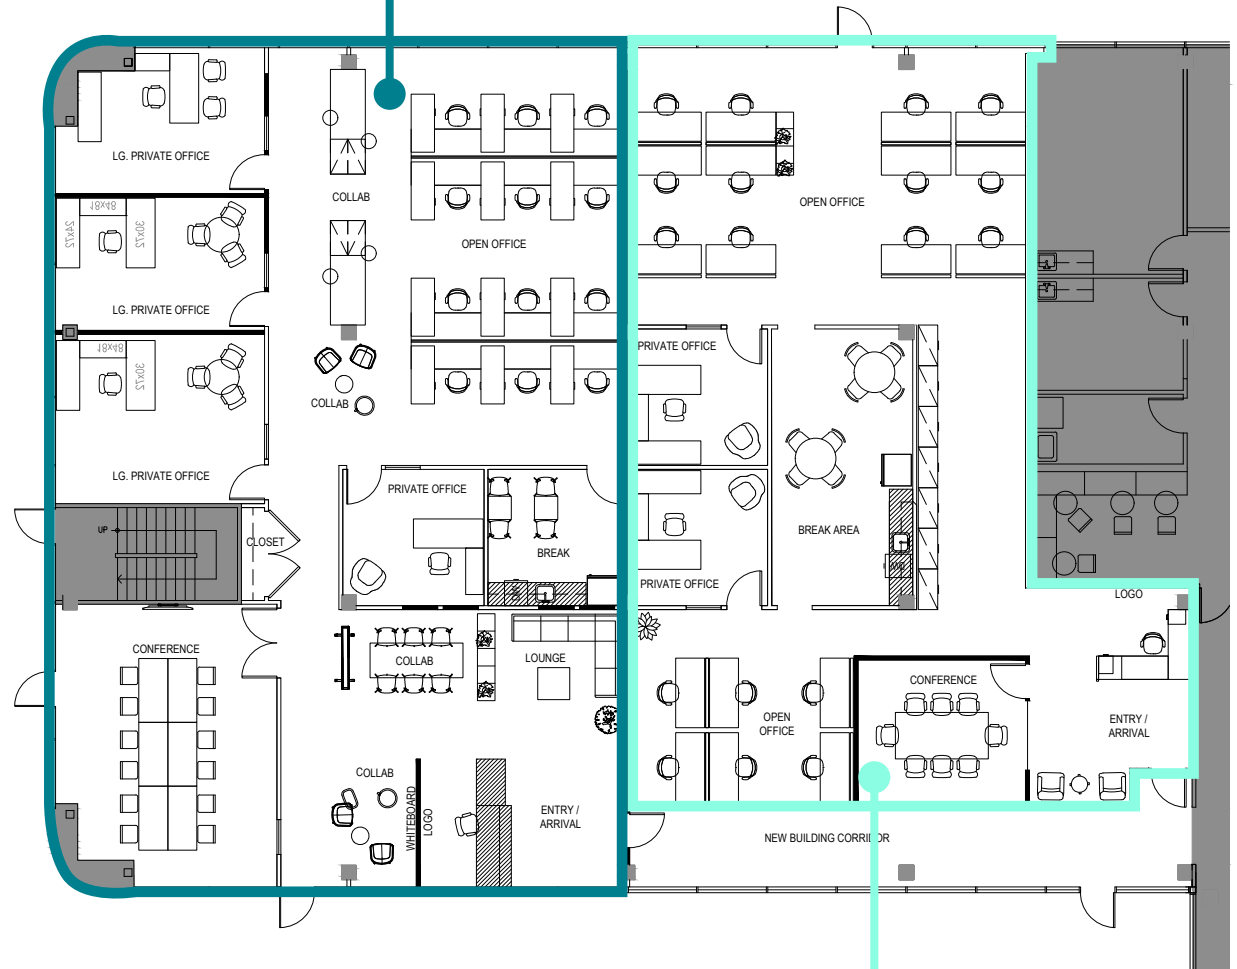

FLOOR 1

Suite 150B
3,916 RSF
Available Now

**TWO suites demised
for up to 6,807 RSF**

Suite 150A
2,891 RSF
Available Now