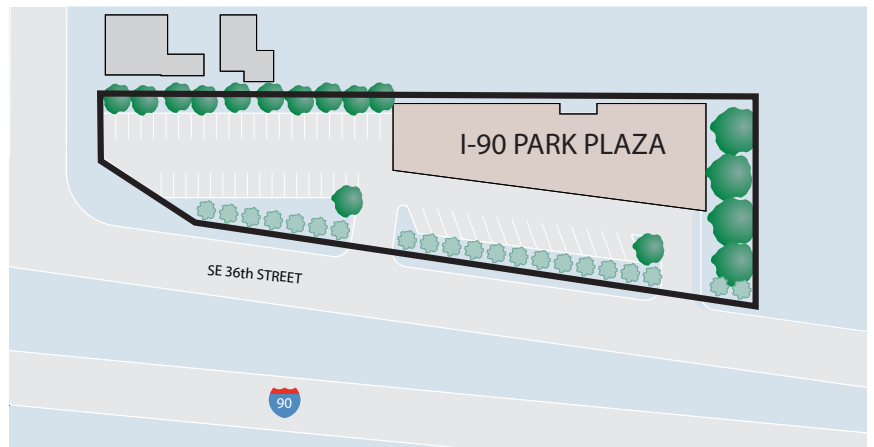

AERIAL MAP / SITE PLAN

ROBERT MESSMER, CCIM
425.458.3902 | 206.948.1577 (c)
rmessmer@rgmcommercial.com

JENNIFER HEYL
425.458.3908
jennifer@rgmcommercial.com

425.452.3052 | rgmcommercial.com

The information contained herein has been received from sources we deem reliable. While we have no reason to doubt its accuracy, we do not guarantee it. You are advised to independently verify all information.