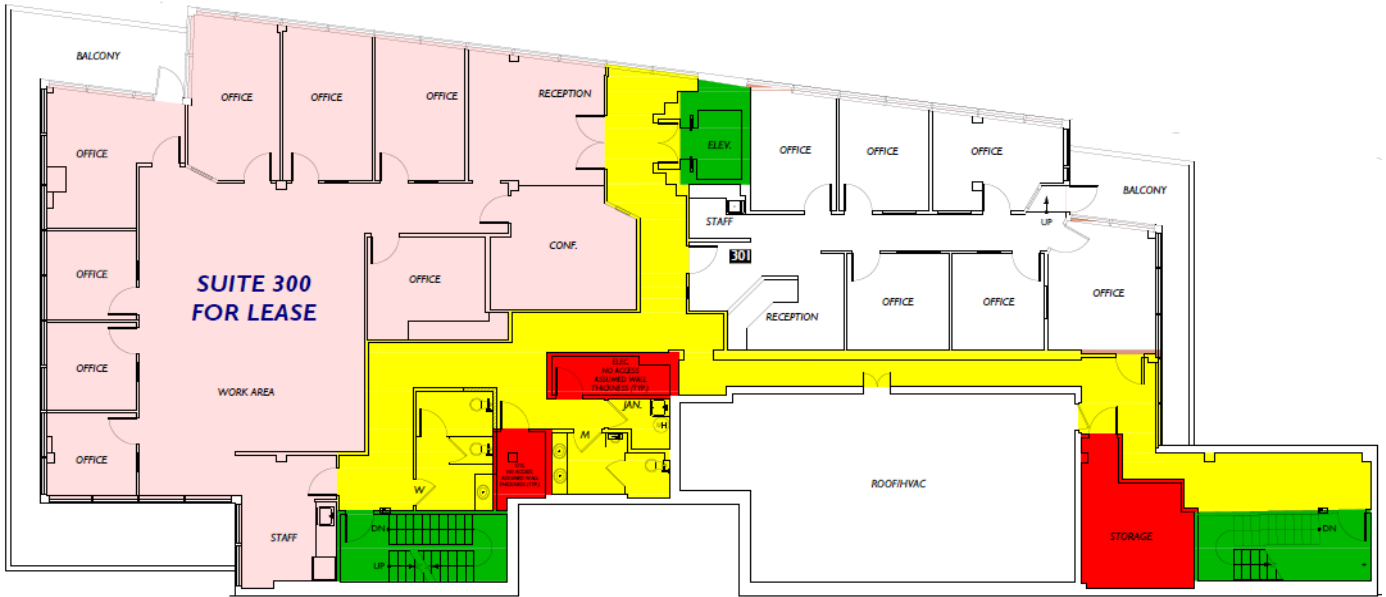

FLOOR PLAN - SUITE 300

PHOTO GALLERY

ROBERT MESSMER, CCIM
425.458.3902 | 206.948.1577 (c)
rmessmer@rgmcommercial.com

JENNIFER HEYL
425.458.3908
jennifer@rgmcommercial.com

425.452.3052 | rgmcommercial.com

The information contained herein has been received from sources we deem reliable. While we have no reason to doubt its accuracy, we do not guarantee it. You are advised to independently verify all information.