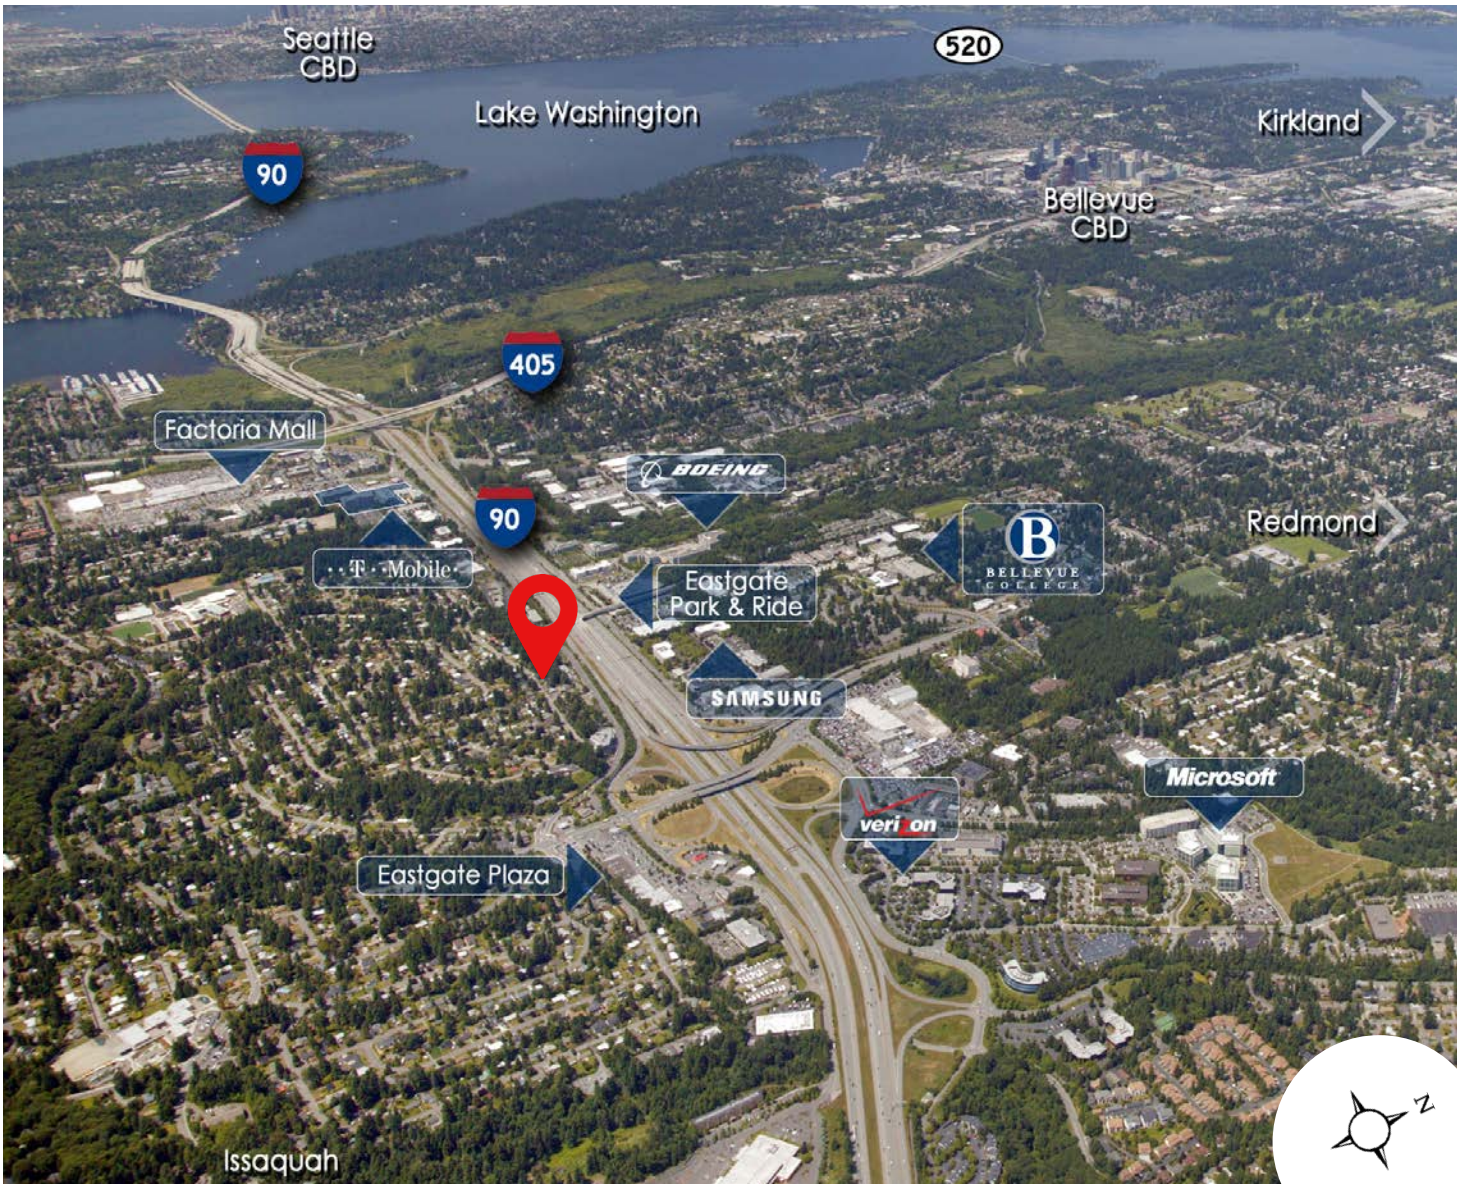

AERIAL MAP / SITE PLAN

ROBERT MESSMER, CCIM
425.458.3902 | 206.948.1577 (c)
rmessmer@rgmcommercial.com

JENNIFER HEYL
425.458.3908
jennifer@rgmcommercial.com

425.452.3052 | rgmcommercial.com

The information contained herein has been received from sources we deem reliable. While we have no reason to doubt its accuracy, we do not guarantee it. You are advised to independently verify all information.