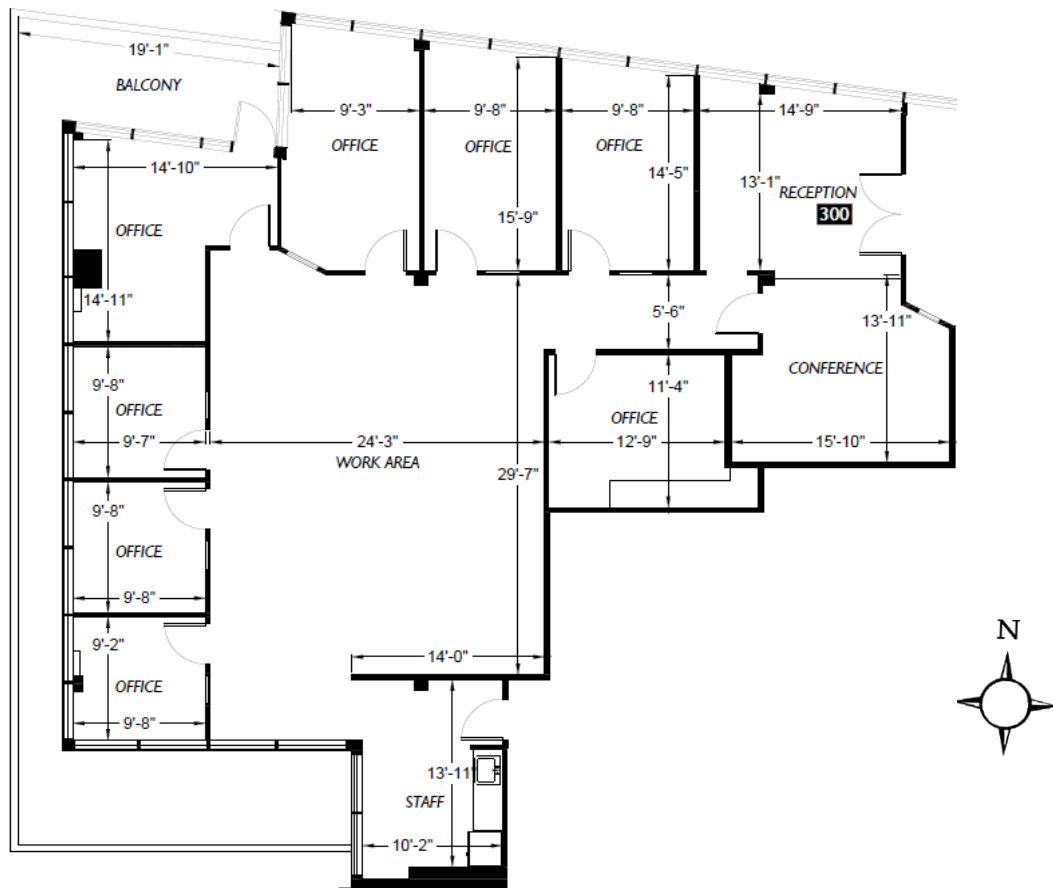

FLOOR PLAN - SUITE 300

PHOTO GALLERY

ROBERT MESSMER, CCIM
425.458.3902 | 206.948.1577 (c)
rmessmer@rgmcommercial.com

JENNIFER HEYL
425.458.3908
jennifer@rgmcommercial.com

425.452.3052 | rgmcommercial.com

The information contained herein has been received from sources we deem reliable. While we have no reason to doubt its accuracy, we do not guarantee it. You are advised to independently verify all information.