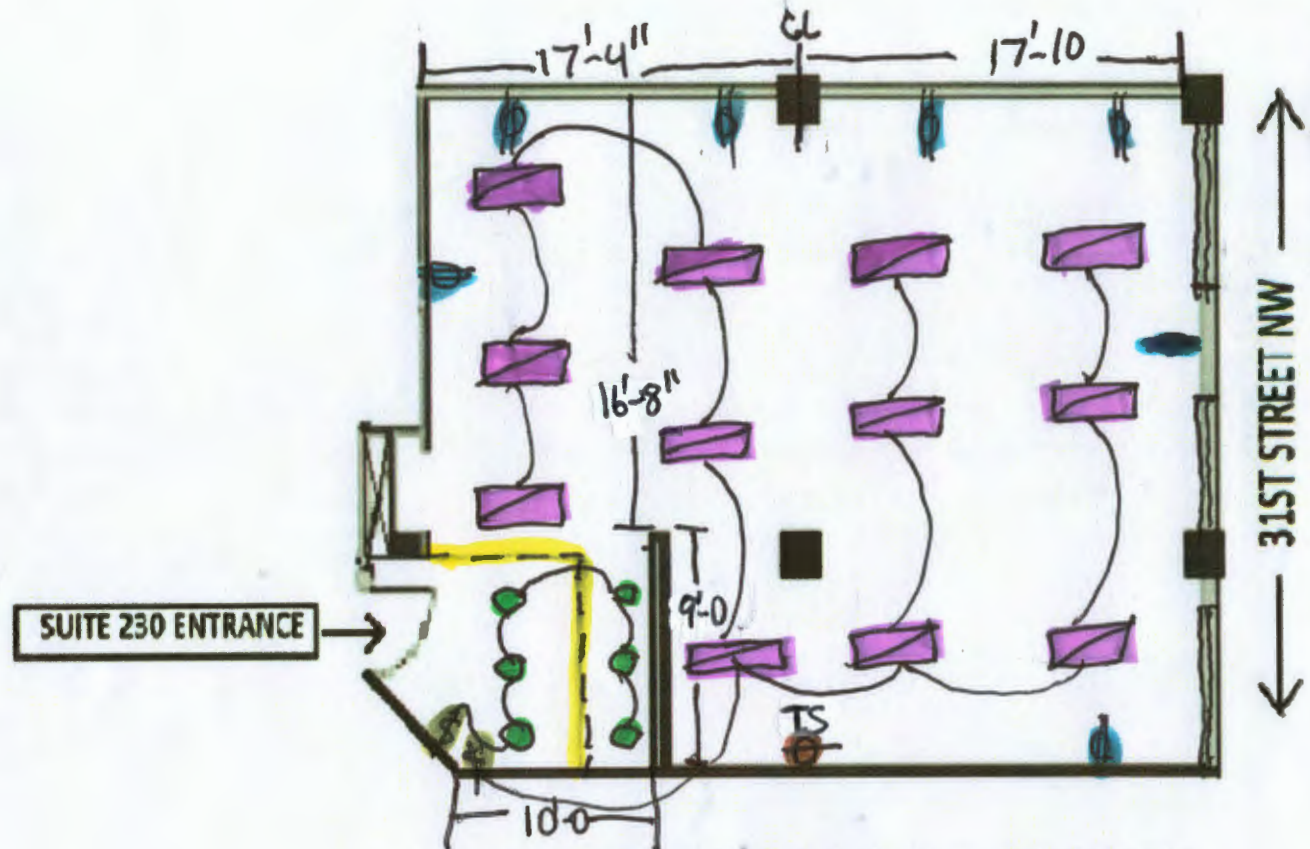

CANAL SQUARE (1054 31ST STREET NW)

**SUITE 230**

**1,300 SF**

 Bulkhead

 outlet

 2x4

 spot lights  
(sconce)

 switch

 Thermostat

8'-6" ceiling

NOT TO SCALE. IMAGE AND DIMENSIONS ARE APPROXIMATE AND SUBJECT TO VERIFICATION.