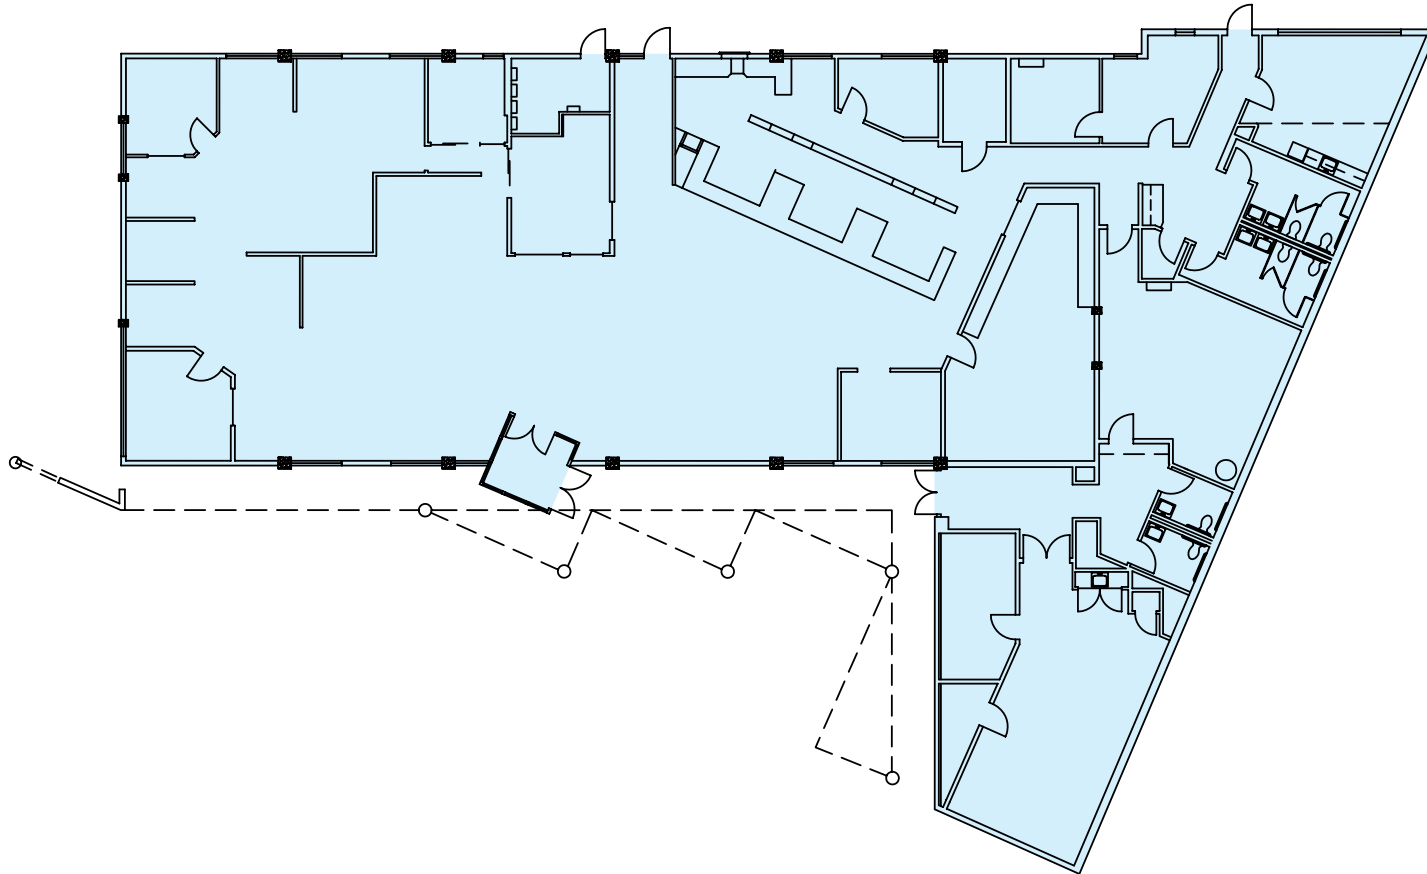

10200 East Marginal Way South

Seattle, WA 98168

 Total Available Space // 8,642 rsf

Scan for more information.

To view on your mobile device,
download a QR reader app through
your device's app store.

SABEY