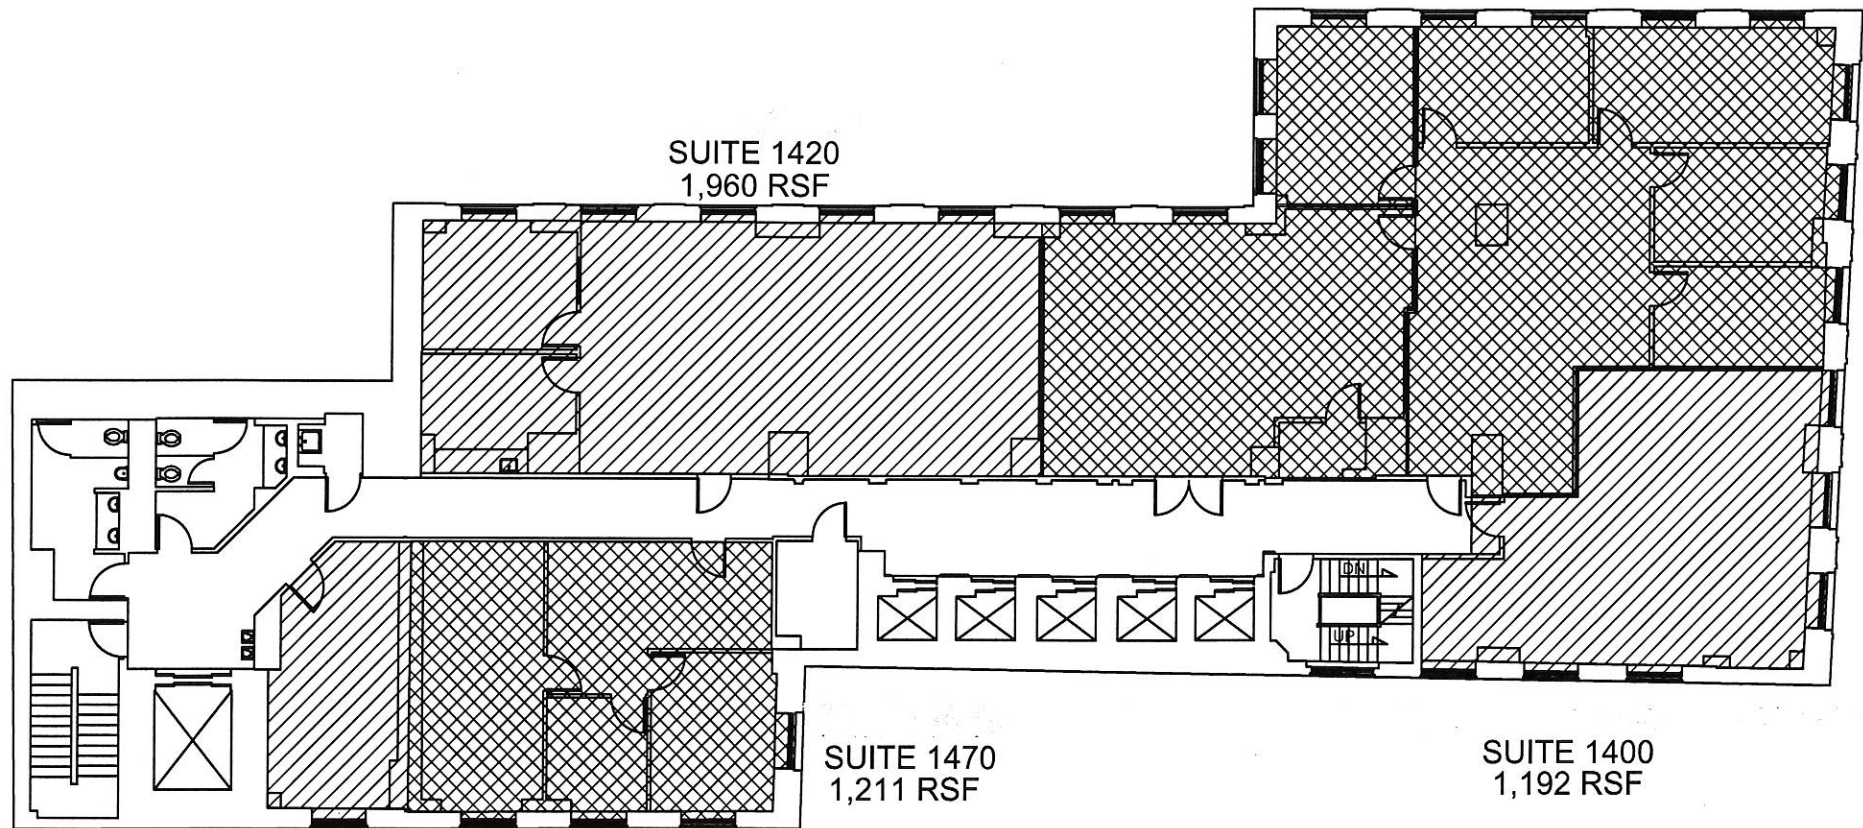

SUITE 1410
3,572 RSF

SUITE 1420
1,960 RSF

SUITE 1470
1,211 RSF

SUITE 1400
1,192 RSF

SUITE 1460
425 RSF

© THIS DRAWING IS A COPYRIGHT OF iS design, p.a. 2013.

iS
design, p.a.
architecture and
interior space design
219 N. Boylan Ave., Ste 100
Raleigh, North Carolina 27603
t. 919.833.5400 f. 919.833.5495

TRYON PLAZA

112 SOUTH TRYON STREET
CHARLOTTE, NC 28202

JOB #BBTRYON

14TH FLOOR

not to scale

FP-14

03/05/13