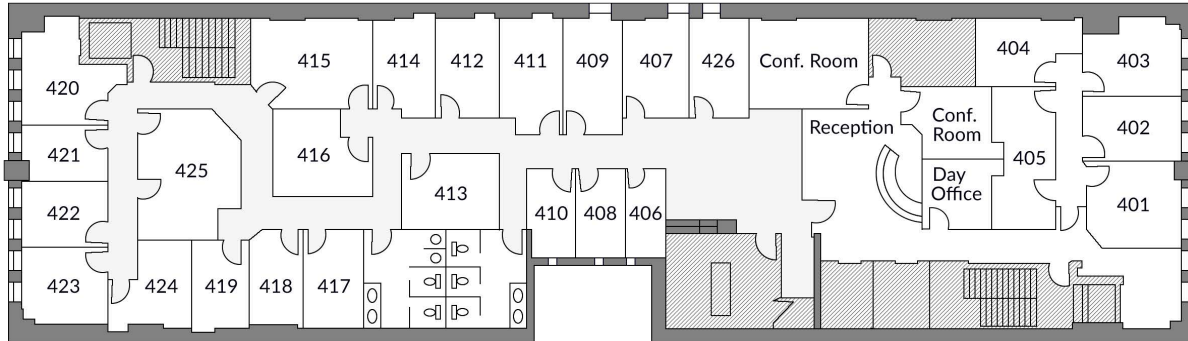

## 4th Floor

## 3rd Floor

### Location Details

- Secured lobby 24x7
- Onsite dedicated support team
- Close to 1, 2, F, M, N, and R subway lines
- Near West Village and Madison Square Park
- 19<sup>th</sup>-century loft building with hardwood floors throughout
- Across the street from a variety of shopping venues and restaurants