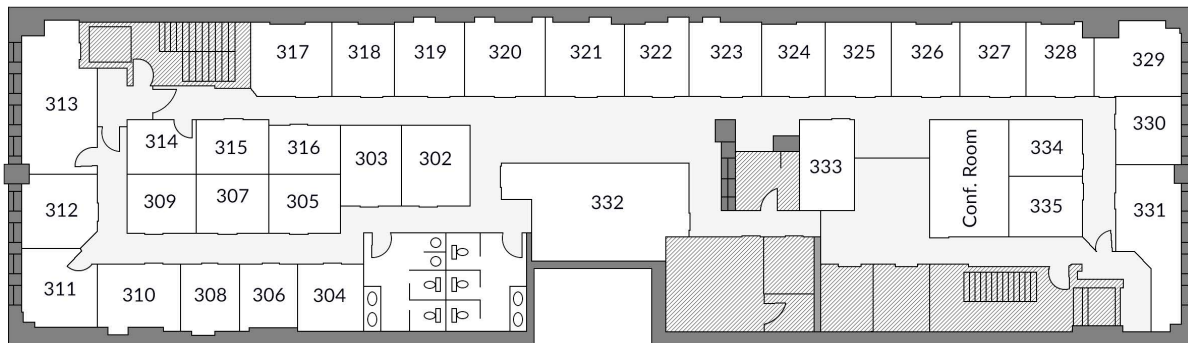

## 4th Floor

## 3rd Floor

### Location Details

- Secured lobby 24x7
- Onsite dedicated support team
- Close to 1, 2, F, M, N, and R subway lines
- Near West Village and Madison Square Park
- 19<sup>th</sup>-century loft building with hardwood floors throughout
- Across the street from a variety of shopping venues and restaurants