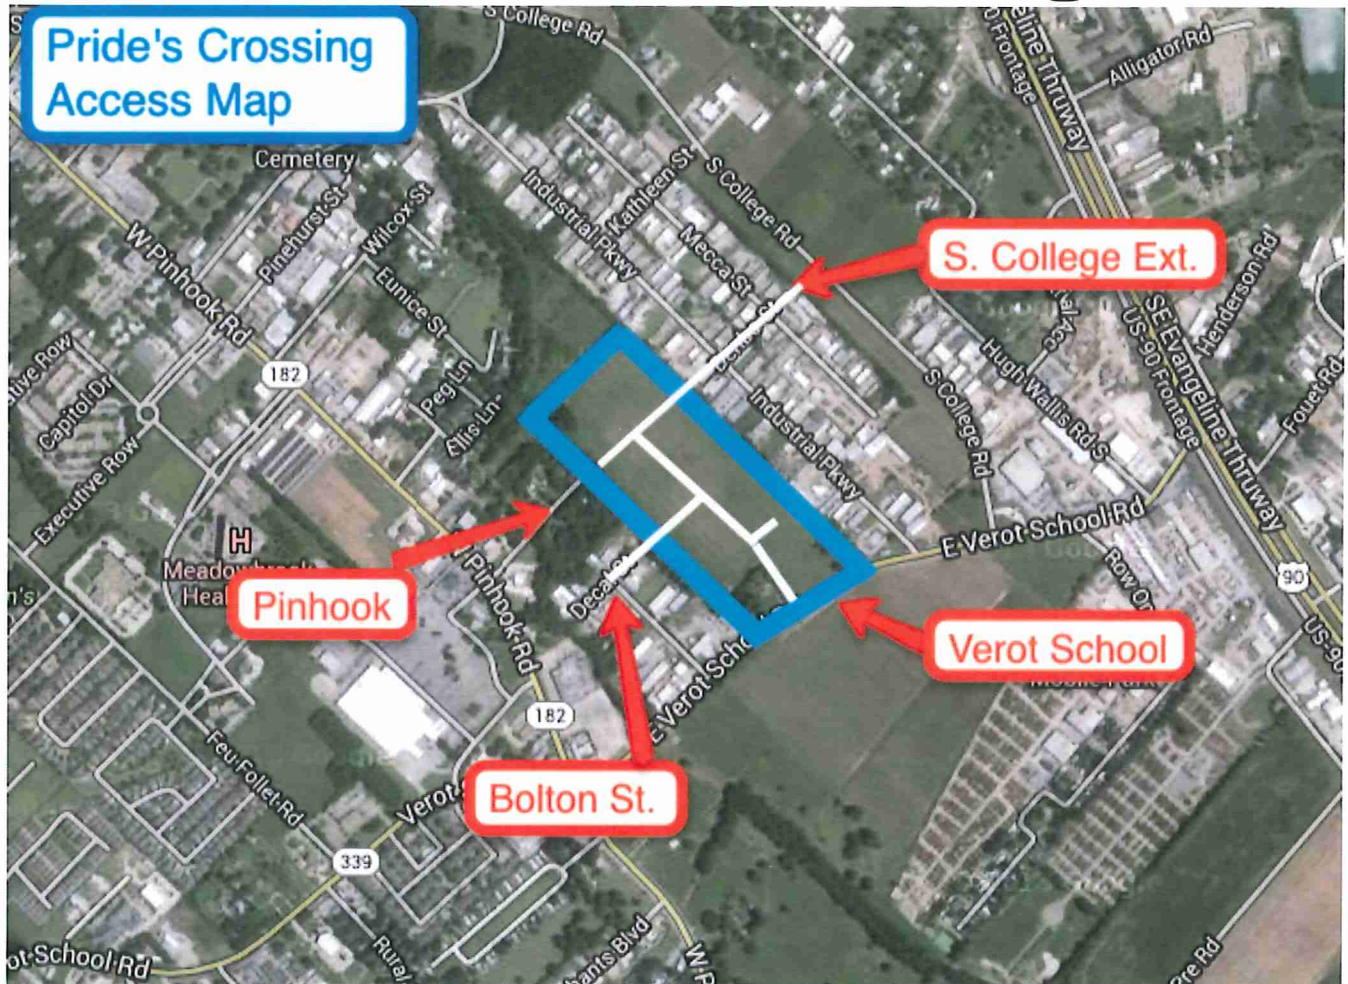

Pride's Crossing

- While convenient to Hwy 90 corridor, Pride's Crossing also allows DIRECT access to Pinhook, South College Extension, Bolton Avenue and Verot School road.
- City of Lafayette Water, Sewer. Atmos Natural Gas. LUS Fiber, Cox, and AT&T availability.
- Concrete, Curb, and Gutter streets.