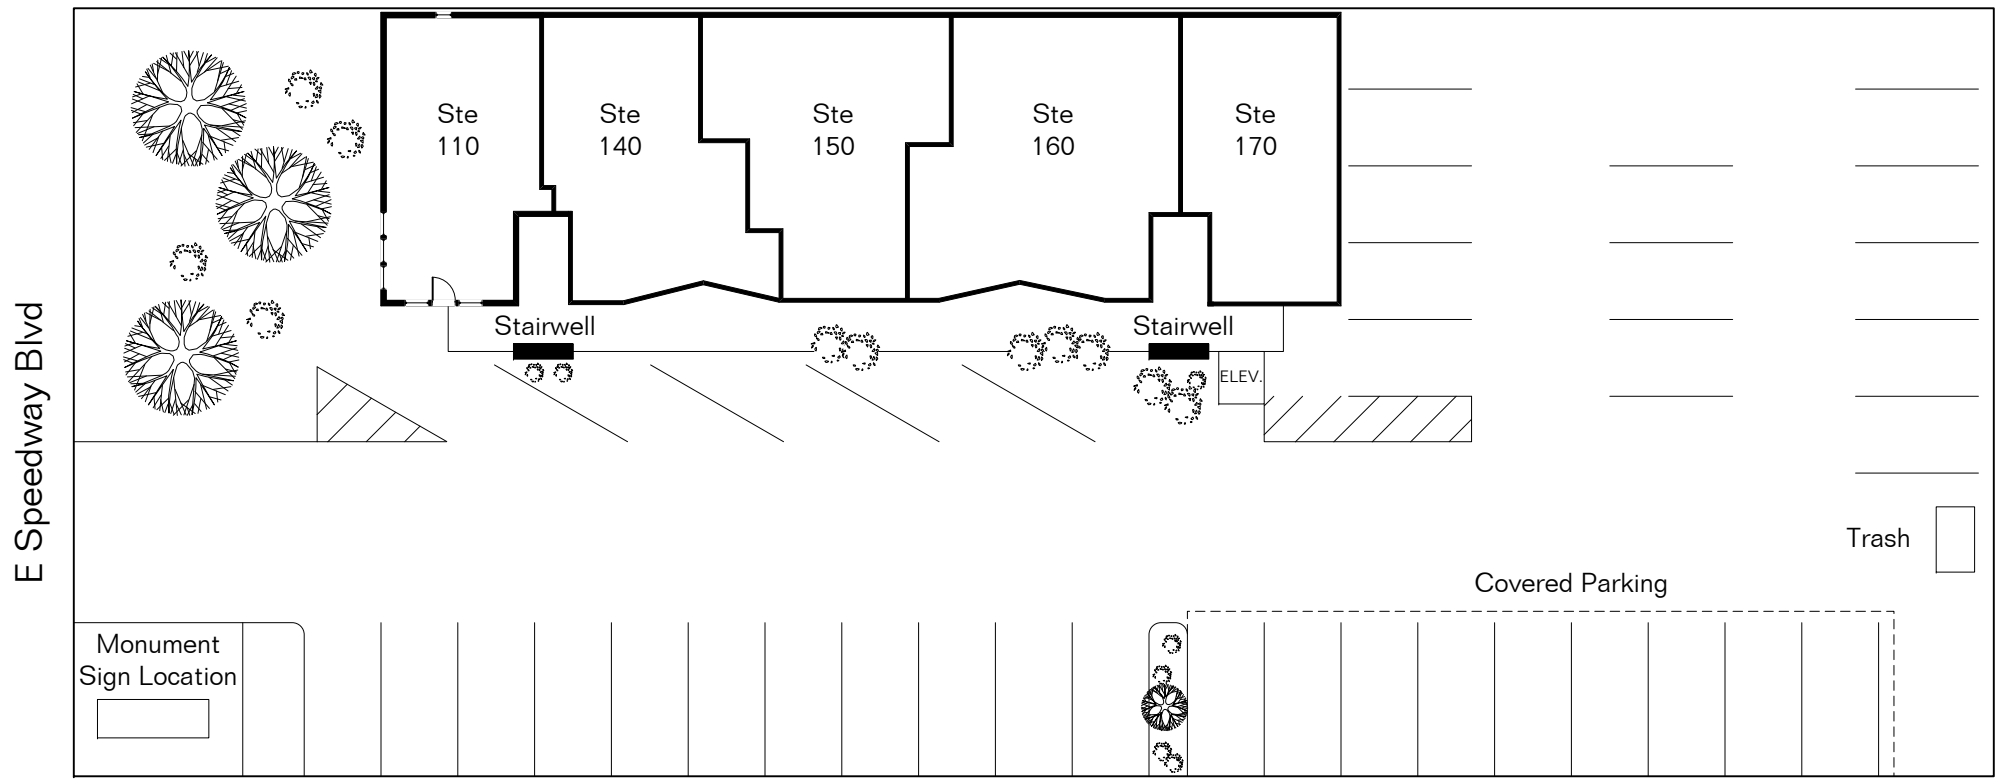

The square footages and room size information are deemed to be reliable but are not guaranteed and should be independently verified.

8750 E Speedway Blvd

Presented by Jim Briggs
Cornerstone Realty
(520) 320-9990

Site Visit January 2008
0 ft. 12 ft. 20 ft. 40 ft.

Copyright 2017 Floor Plans First! LLC
All Rights Reserved.

www.FloorPlansFirst.com
Toll Free (877) 887-1500
Voice (520) 881-1500
Fax (520) 791-7701