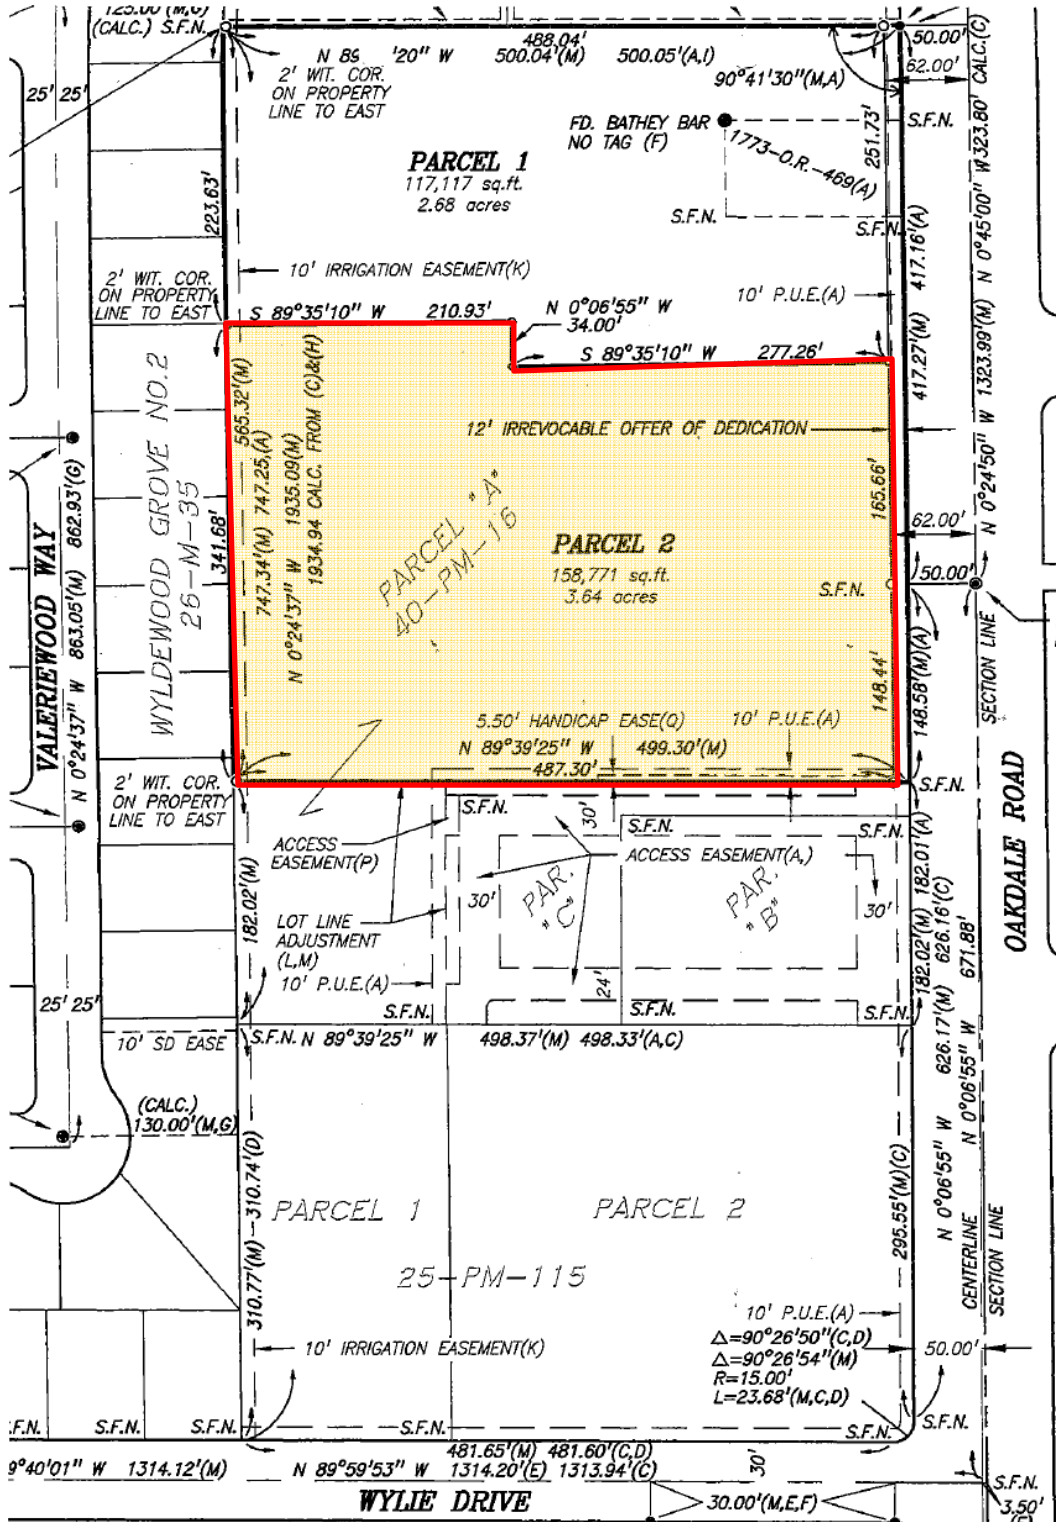

Prudential

Commercial
Real Estate

FOR SALE

1115 Oakdale Road, Modesto, California

3.64 Acres of Land
For Sale @ $2,061,500

MIKE ASH

(209) 968-1998

mash@prucommercialre.com

DRE# 01882345

DAVE TANNER

(209) 758-3108

dtanner@prucommercialre.com

DRE# 00418278

Prudential Commercial Real Estate | 1101 Sylvan Ave. Suite A-25 | Modesto, California 95350 | 209.758.3100 phone | 209.521.4289 | www.prucommercialre.com

An independently owned and operated broker member of BRER Affiliates Inc. Prudential, the Prudential logo and the Rock symbol are registered service marks of Prudential Financial, Inc. and its related entities, registered in many jurisdictions worldwide. Used under license with no other affiliation with Prudential. Equal Housing Opportunity.