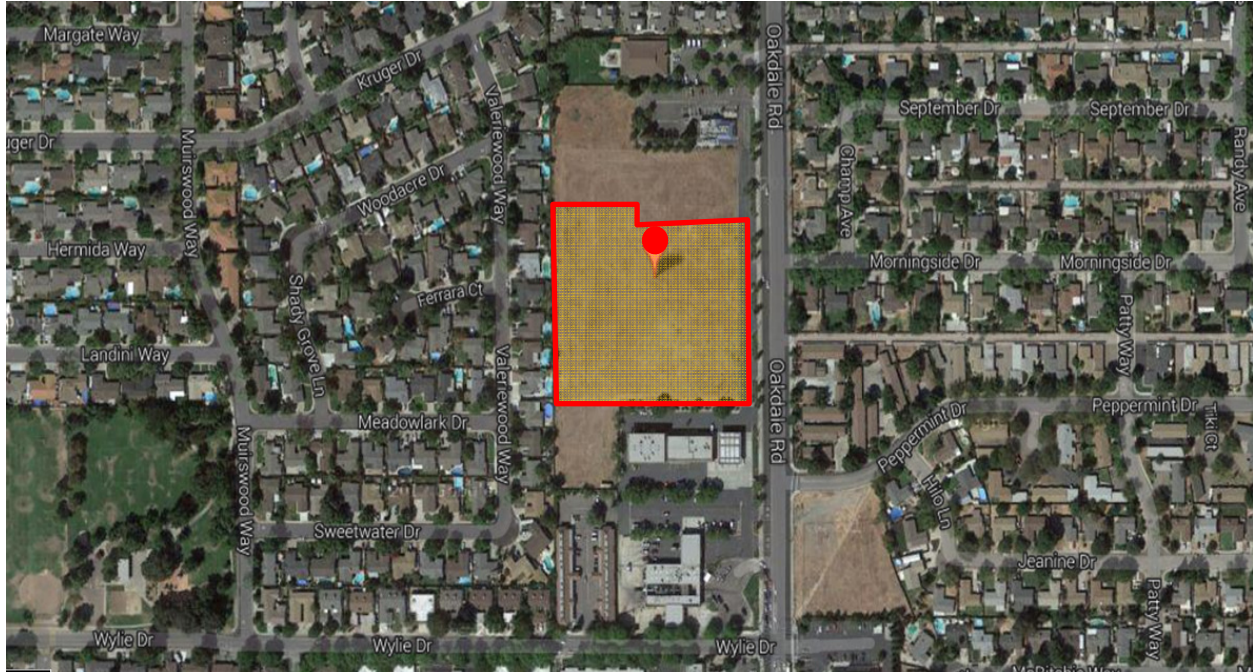

Prudential

Commercial
Real Estate

FOR SALE

1115 Oakdale Road, Modesto, California

Aerial & Location Map

**3.64 Acres of Land
For Sale @ $2,061,500**

MIKE ASH
(209) 968-1998
mash@prucommercialre.com
DRE# 01882345

DAVE TANNER
(209) 758-3108
dtanner@prucommercialre.com
DRE# 00418278

Prudential Commercial Real Estate | 1101 Sylvan Ave. Suite A-25 | Modesto, California 95350 | 209.758.3100 phone | 209.521.4289 | www.prucommercialre.com

An independently owned and operated broker member of BRER Affiliates Inc. Prudential, the Prudential logo and the Rock symbol are registered service marks of Prudential Financial, Inc. and its related entities, registered in many jurisdictions worldwide. Used under license with no other affiliation with Prudential. Equal Housing Opportunity.