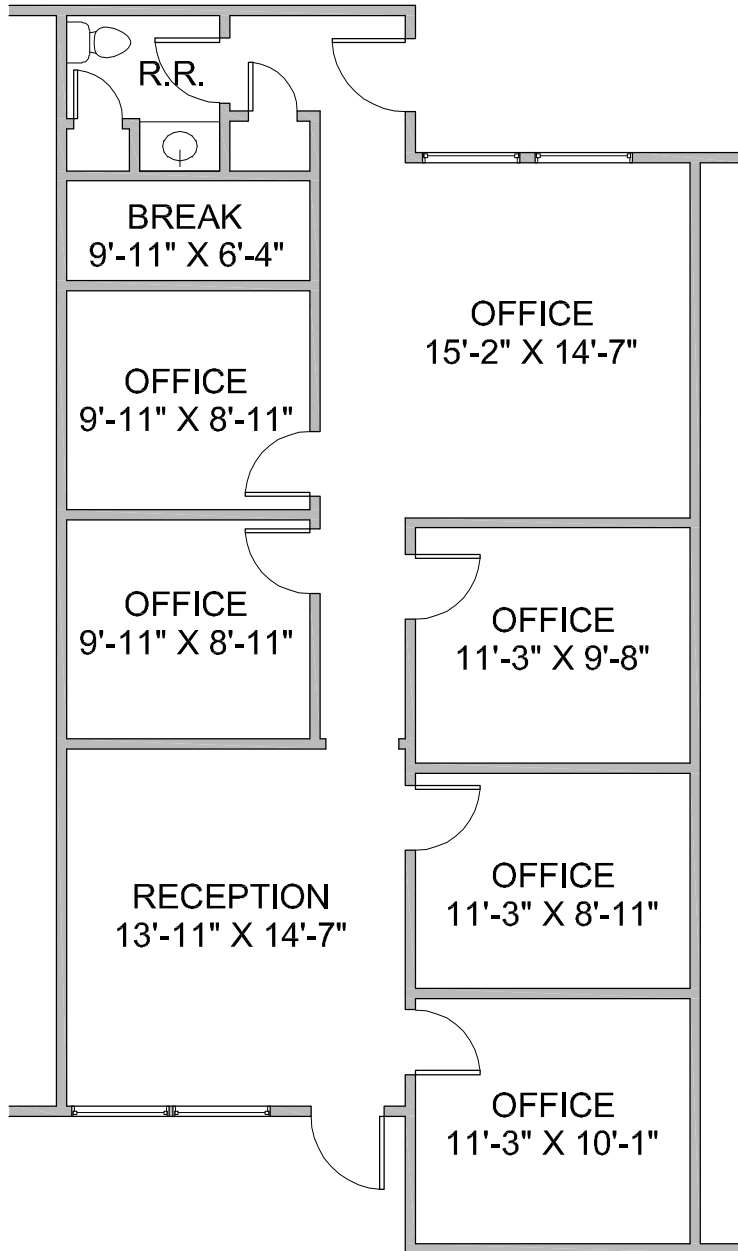

PIONEER PLAZA

1190 W. Pioneer Parkway, Arlington, Texas

SUITE 1190
1,200 RSF

Scale: 1/8"=1'-0"

All dimensions and square footages are approximate.

August 09, 2019

Leasing Contact: **KOLBY DICKERSON** 214-534-1599
COLE MOREANO 214-995-1797