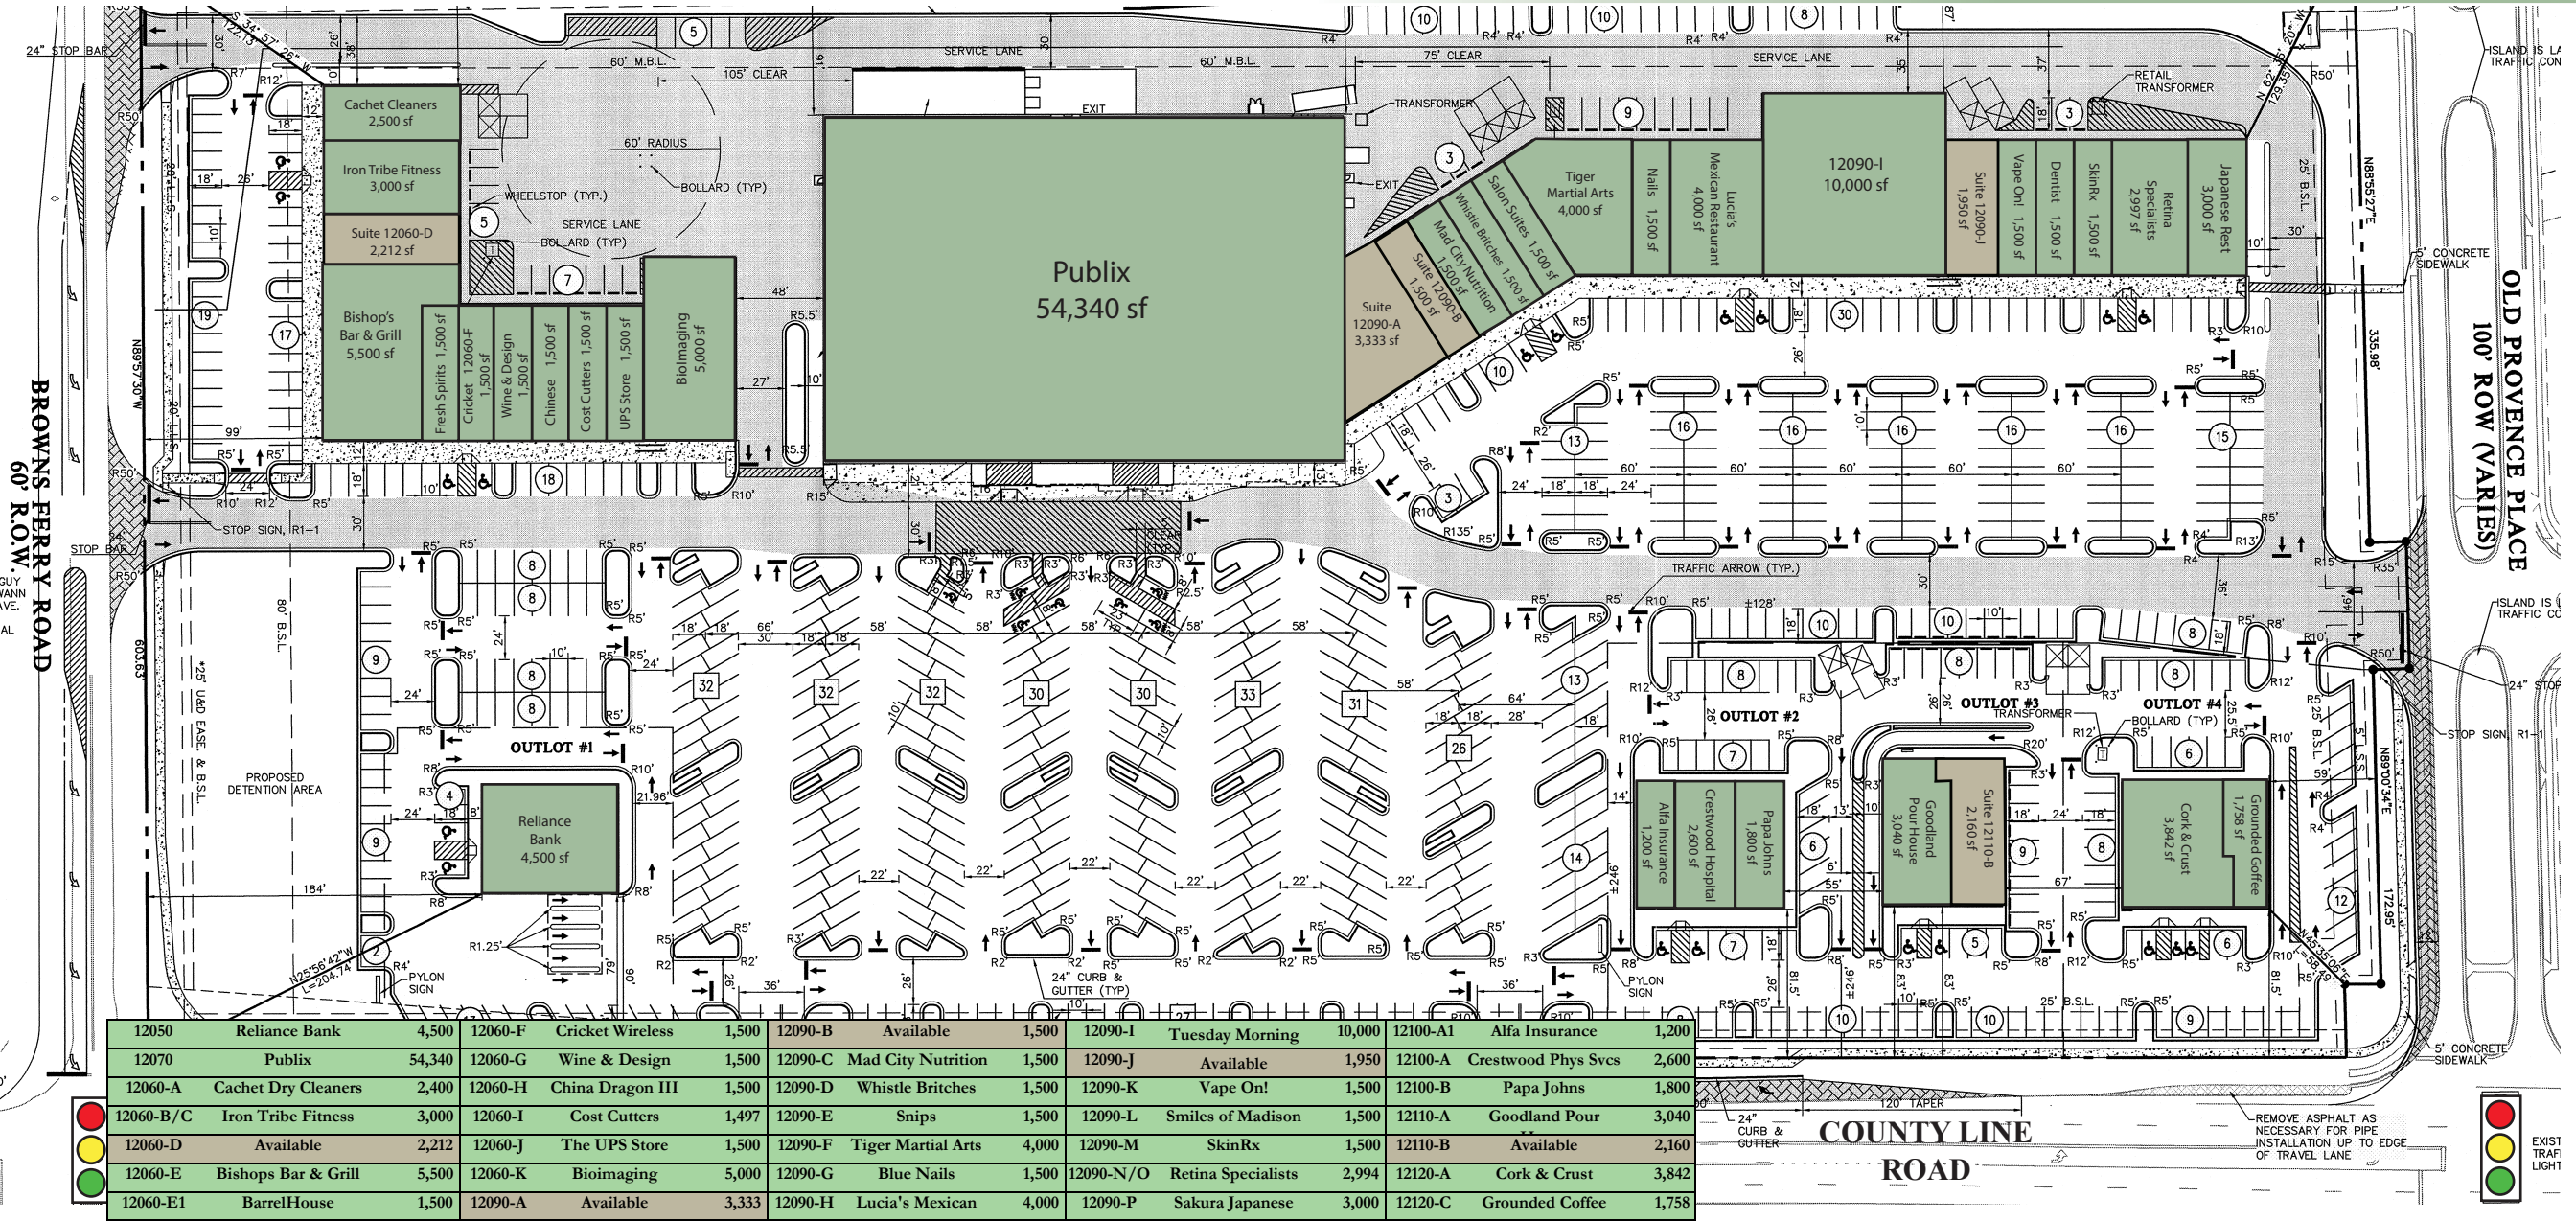

The Village Shoppes of Madison

12050	Reliance Bank	4,500	12060-F	Cricket Wireless	1,500	12090-B	Available	1,500	12090-I	Tuesday Morning	10,000	12100-A1	Alfa Insurance	1,200
12070	Publix	54,340	12060-G	Wine & Design	1,500	12090-C	Mad City Nutrition	1,500	12090-J	Available	1,950	12100-A	Crestwood Phys Svcs	2,600
12060-A	Cachet Dry Cleaners	2,400	12060-H	China Dragon III	1,500	12090-D	Whistle Britches	1,500	12090-K	Vape On!	1,500	12100-B	Papa Johns	1,800
12060-B/C	Iron Tribe Fitness	3,000	12060-I	Cost Cutters	1,497	12090-E	Snips	1,500	12090-L	Smiles of Madison	1,500	12110-A	Goodland Pour	3,040
12060-D	Available	2,212	12060-J	The UPS Store	1,500	12090-F	Tiger Martial Arts	4,000	12090-M	SkinRx	1,500	12110-B	Available	2,160
12060-E	Bishops Bar & Grill	5,500	12060-K	Bioimaging	5,000	12090-G	Blue Nails	1,500	12090-N/O	Retina Specialists	2,994	12120-A	Cork & Crust	3,842
12060-E1	BarrelHouse	1,500	12090-A	Available	3,333	12090-H	Lucia's Mexican	4,000	12090-P	Sakura Japanese	3,000	12120-C	Grounded Coffee	1,758

Available
Leased

REMOVE ASPHALT AS NECESSARY FOR PIPE INSTALLATION UP TO EDGE OF TRAVEL LANE