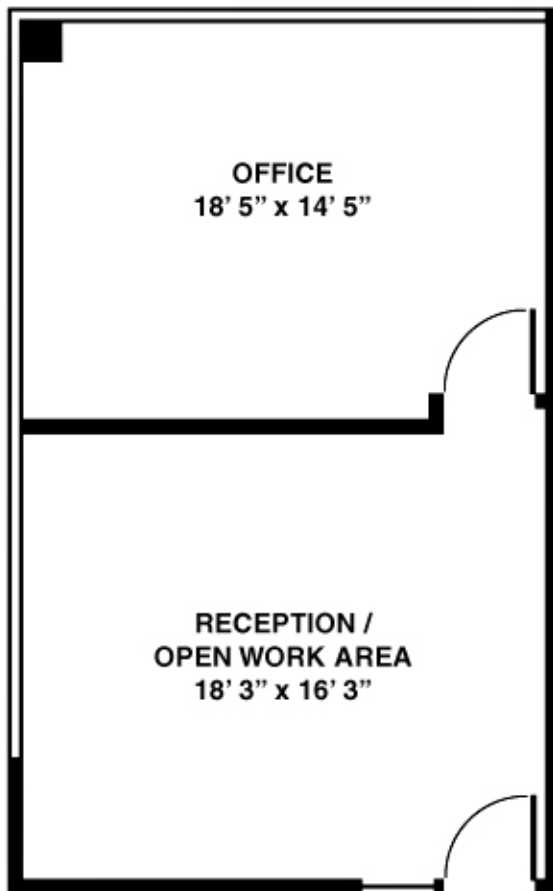

1811 South Alma School Road
Mesa, AZ

Suite 236 • 668 RSF

SPECIAL FEATURES INCLUDE

- Move-in ready suite ideally suited for 2 or 3 person operation
- Expansive executive office with floor-to-ceiling windows
- Upgraded wood flooring throughout
- Large and inviting reception / open work area
- Aggressive lease rates and terms