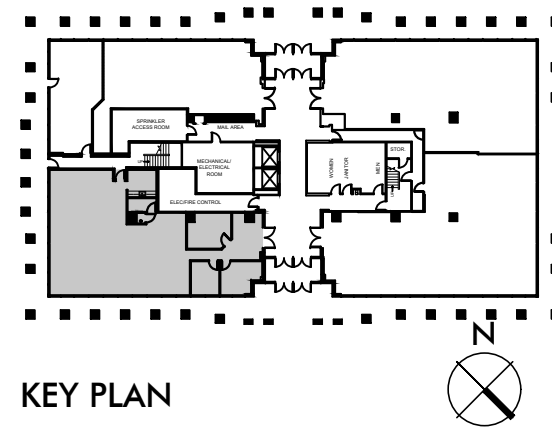

COLE MOREANO
214.995.1797
cmoreano@txreproperties.com

SAM DAVIS
214.684.7197
sdavis@txreproperties.com

CENTRAL PARK TOWER
2350 AIRPORT FWY, BEDFORD, TEXAS 76022

FLOOR: 01
SUITE: 150
DATE: 05/18/23
RSF: 3,047