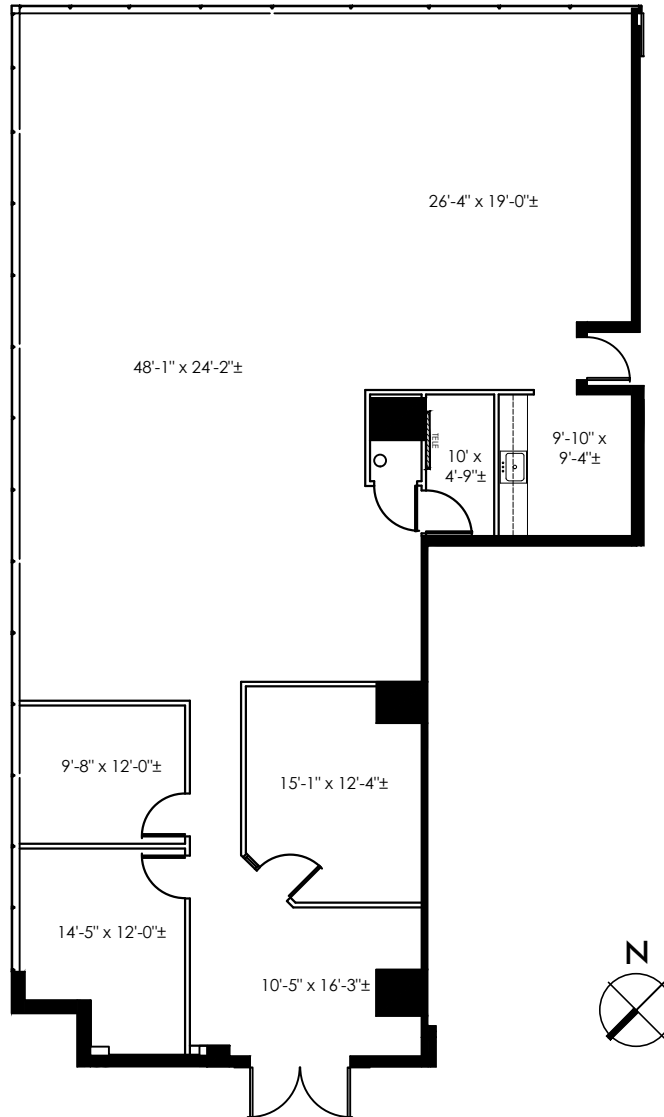

COLE MOREANO
214.995.1797
cmoreano@txreproperties.com

SAM DAVIS
214.684.7197
sdavis@txreproperties.com

CENTRAL PARK TOWER
2350 AIRPORT FWY, BEDFORD, TEXAS 76022

FLOOR: 01
SUITE: 150
DATE: 05/18/23
RSF: 3,047