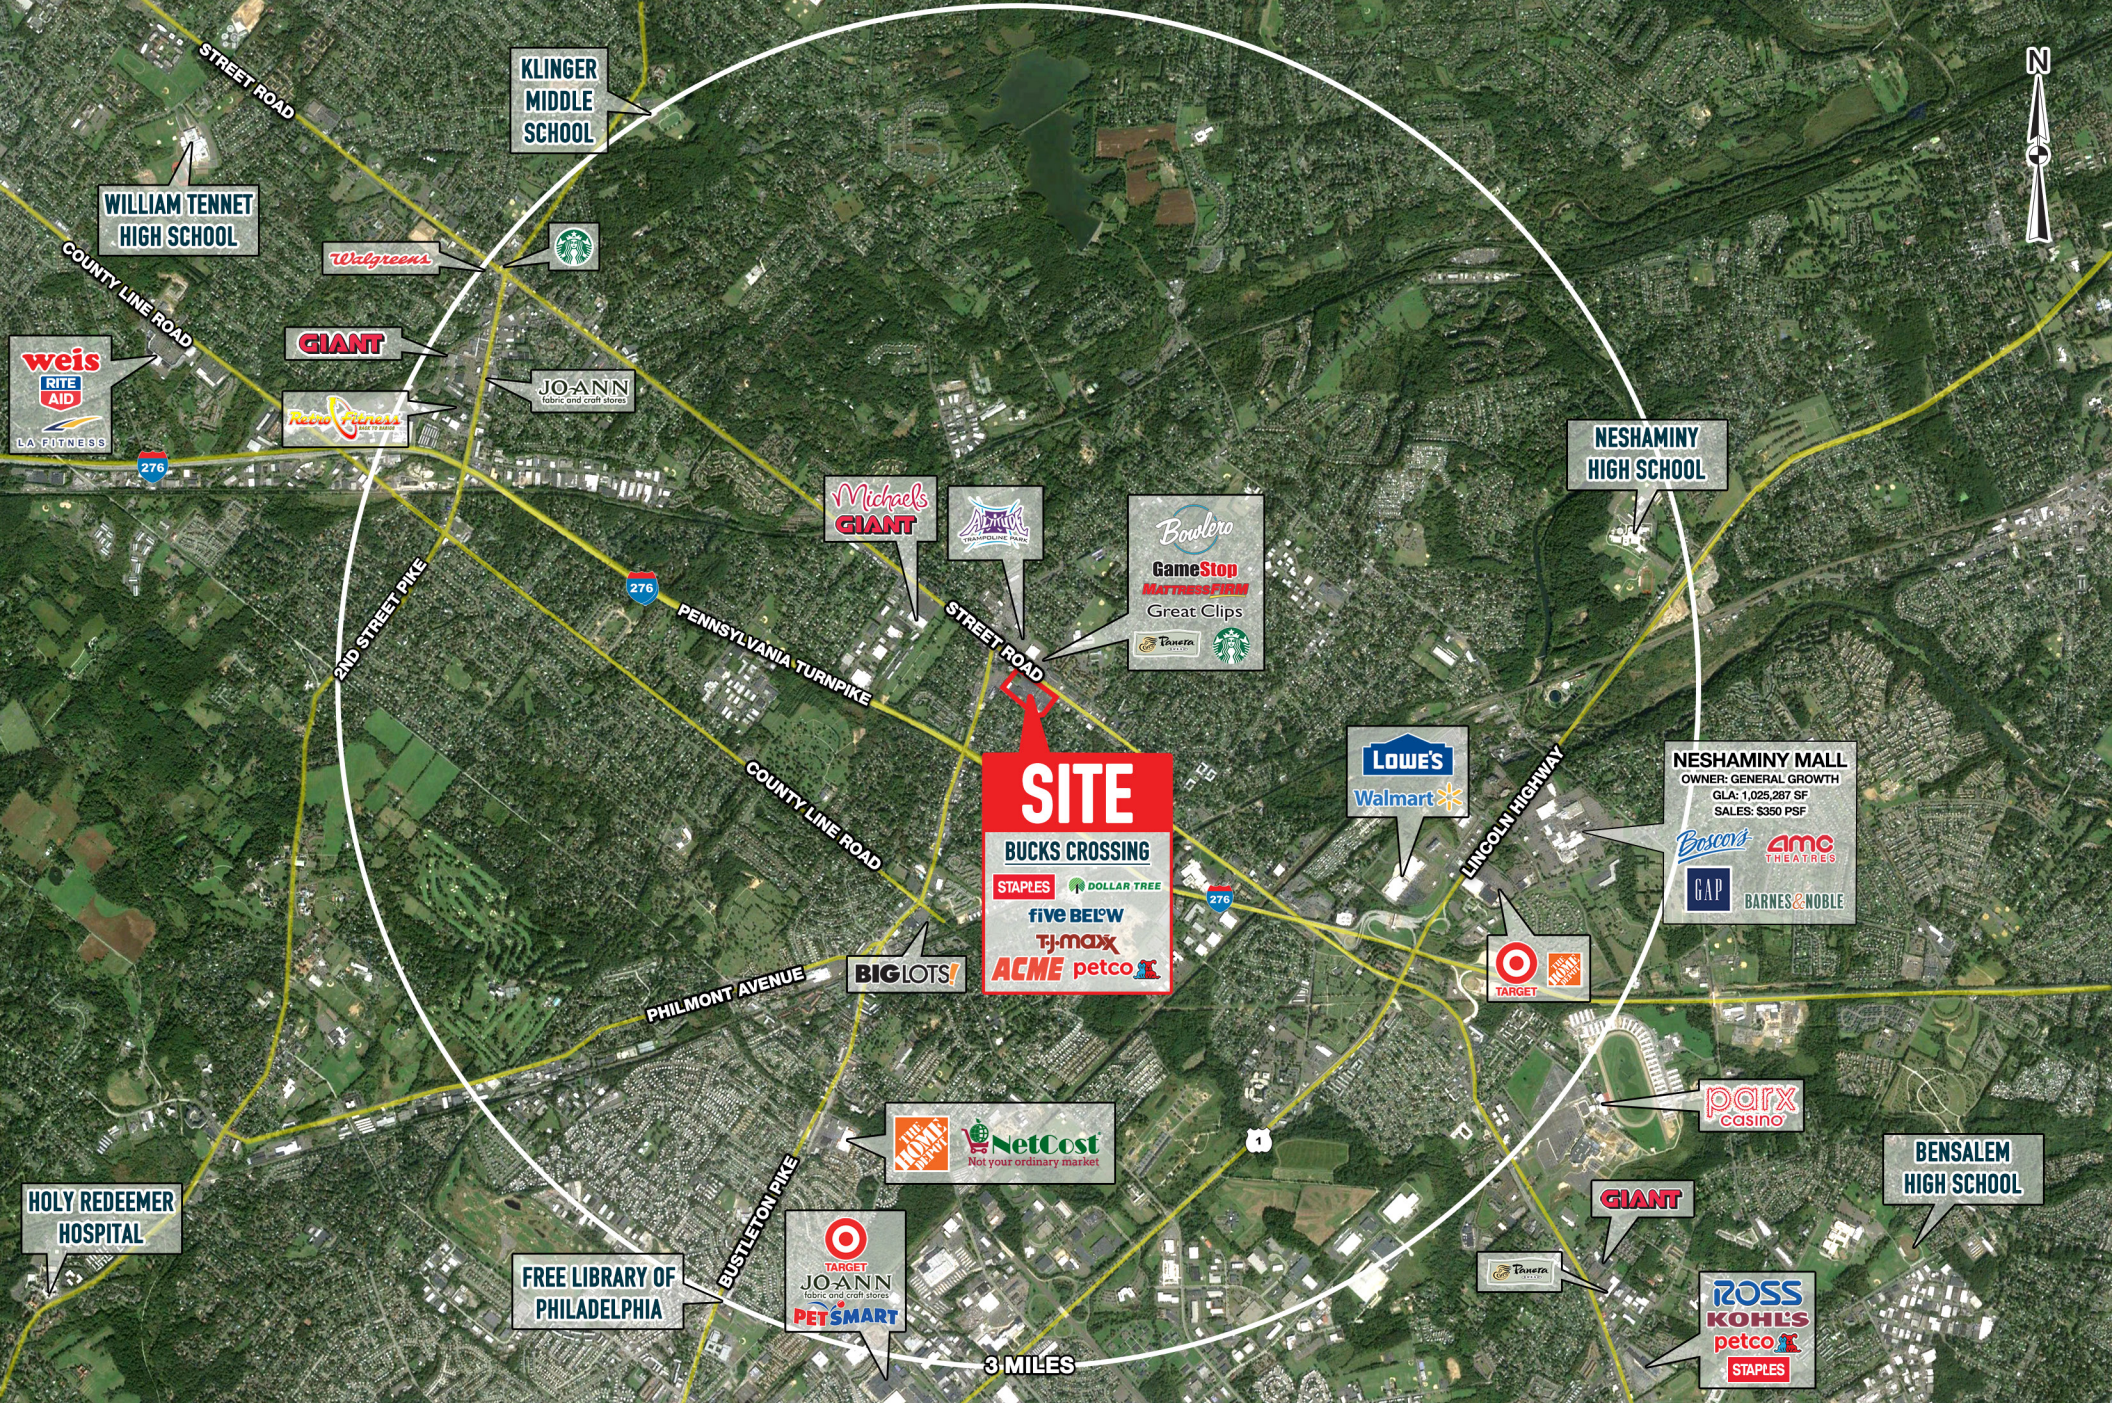

105 EAST STREET ROAD
FEASTERVILLE - TREVOSÉ, PA