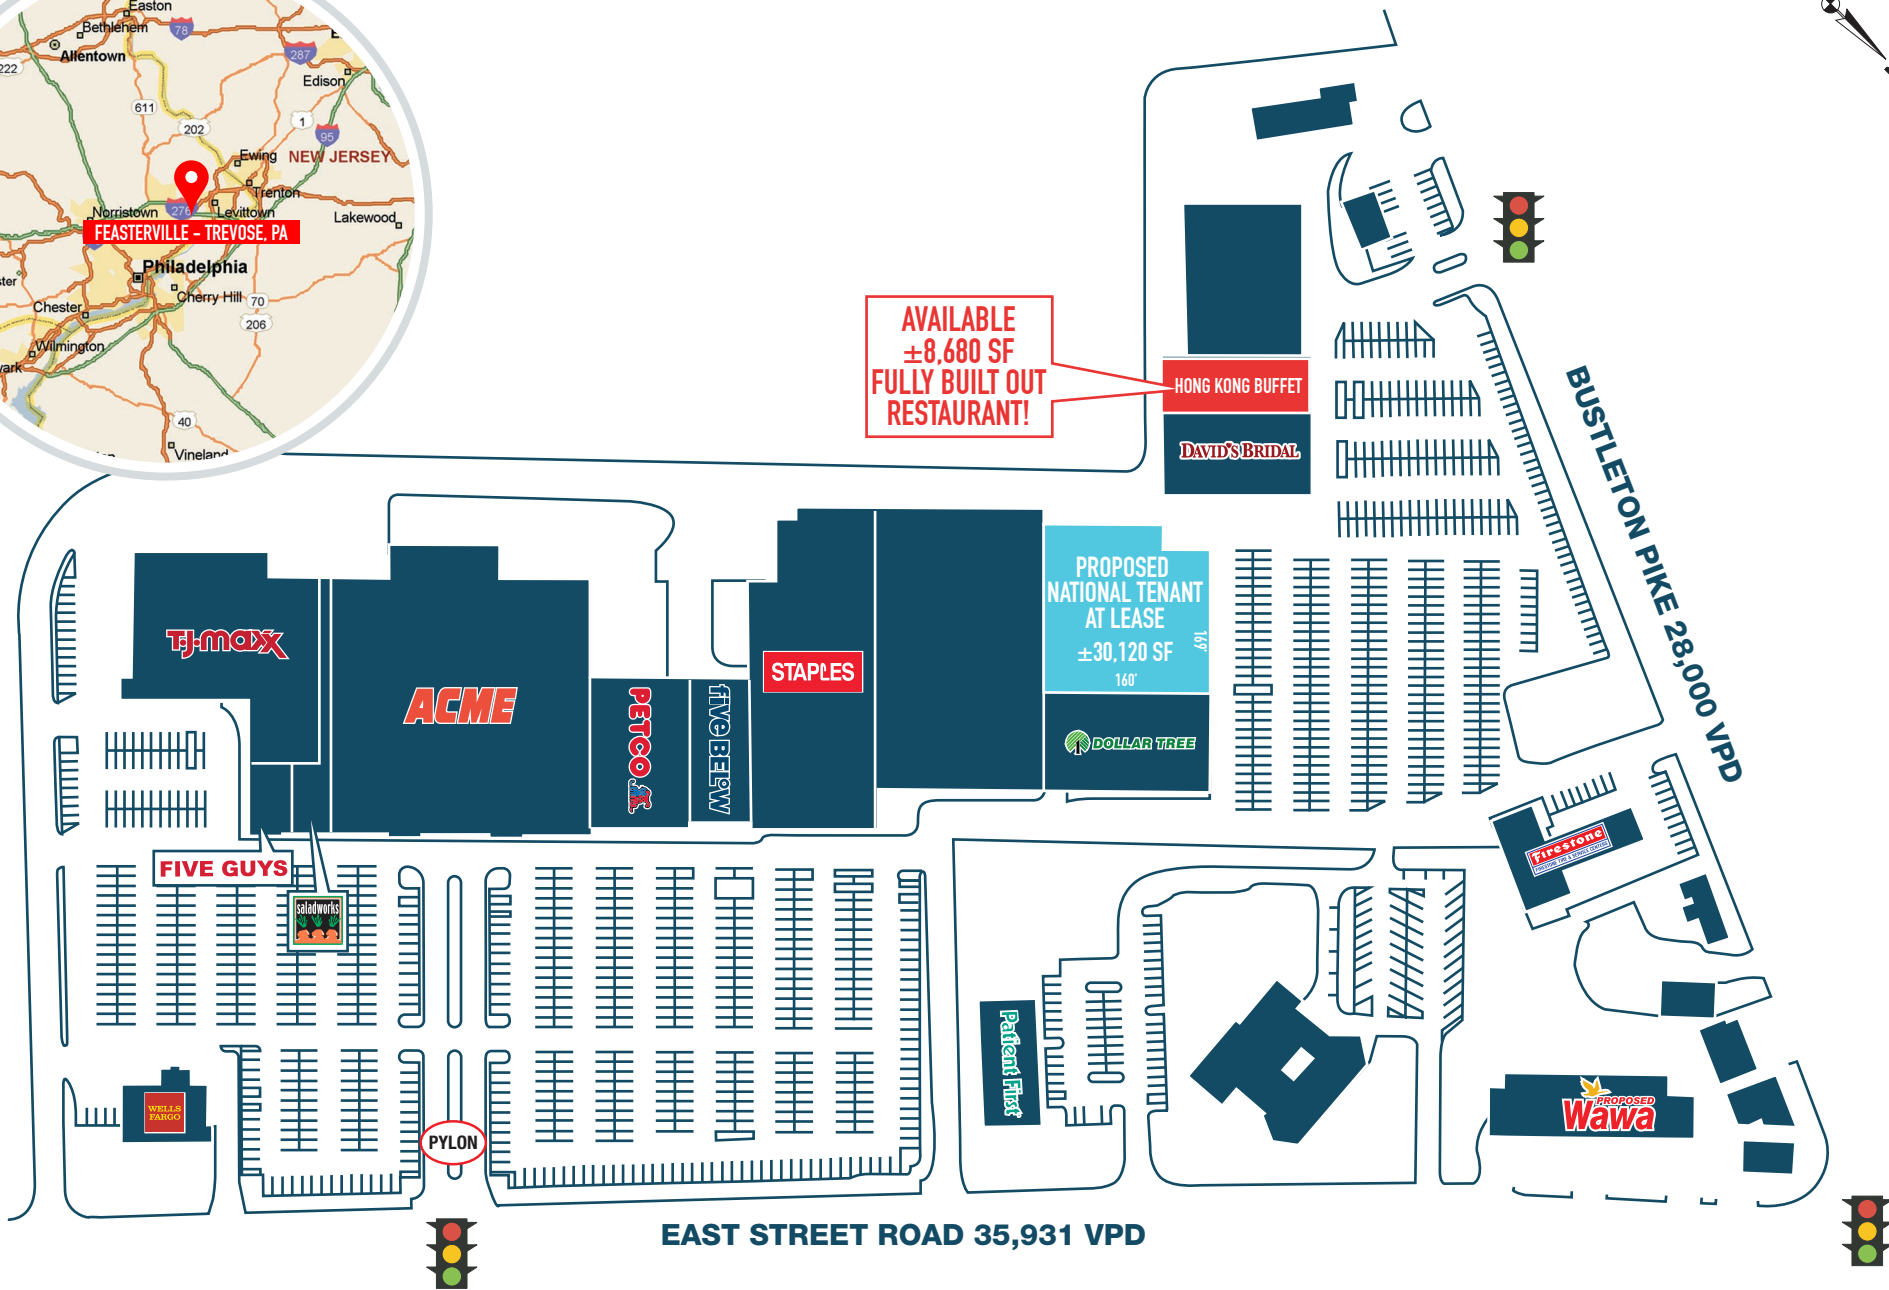

**AVAILABLE
±8,680 SF
FULLY BUILT OUT
RESTAURANT!**

**PROPOSED NATIONAL TENANT
AT LEASE
±30,120 SF
160'
160'**
DOLLAR TREE

**105 EAST STREET ROAD
FEASTERVILLE - TREVOSE, PA**