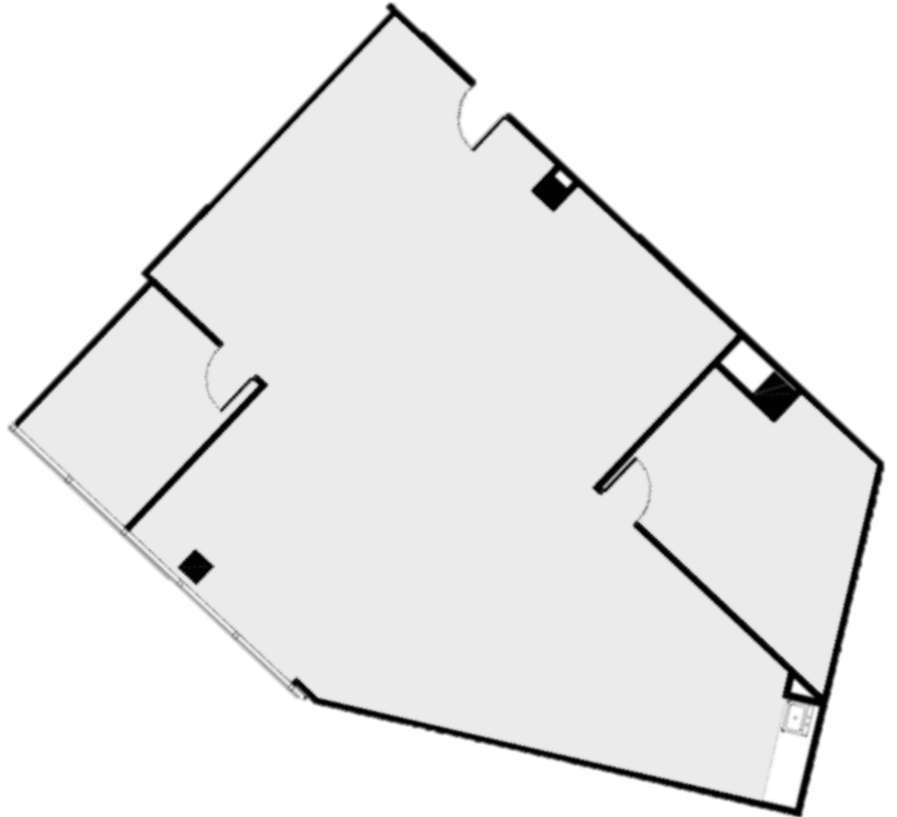

## SUITE DETAILS

Suite	E306
Sq. Ft.	1,985
Floor	3
View	Interior
Entrances	1
Reception	0
Conference Room	1
Offices	1
Kitchen	1
Bullpen	1
Storage Closet	0
Electrical Room	0
Server Room	0
Supplemental HVAC	0