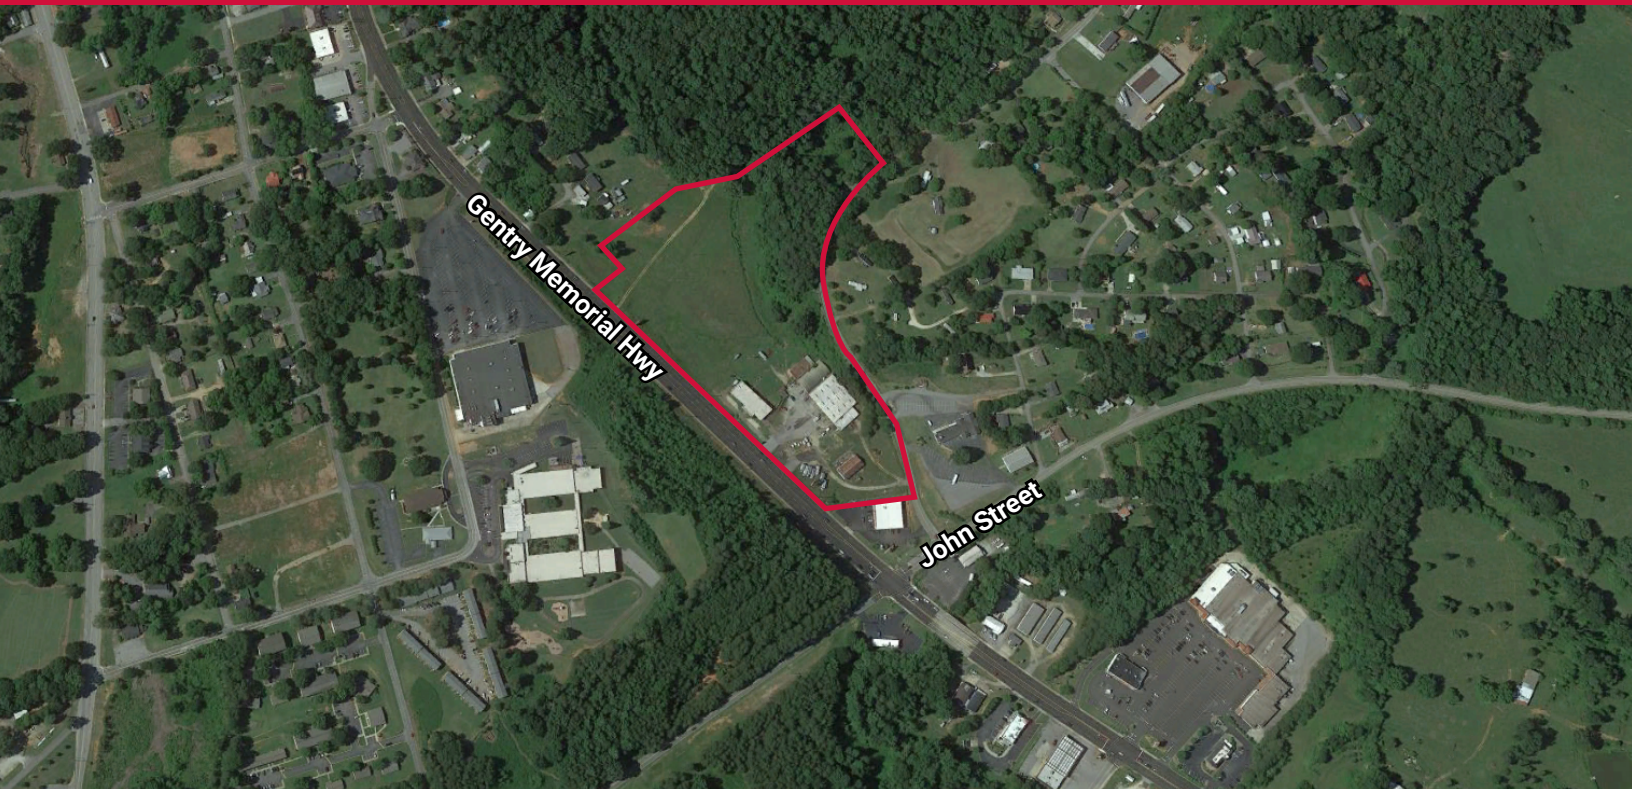

14 ACRES

2914 Gentry Memorial Highway
Pickens, South Carolina 29671

FOR SALE

- ◆ 14 Acres Available For Sale in Pickens County
 - TMS # 4191-17-01-8411
 - TMS # 4191-17-01-9988
 - TMS # 4191-17-01-7198
 - TMS # 4191-17-11-0228
 - TMS # 4191-17-11-0270
 - TMS # 4191-17-11-1124
- ◆ Subdividable
- ◆ Traffic Counts in excess of $\pm 17,500$ VPD
- ◆ **SALES PRICE: \$1,680,000 (\$120,000/acre)**