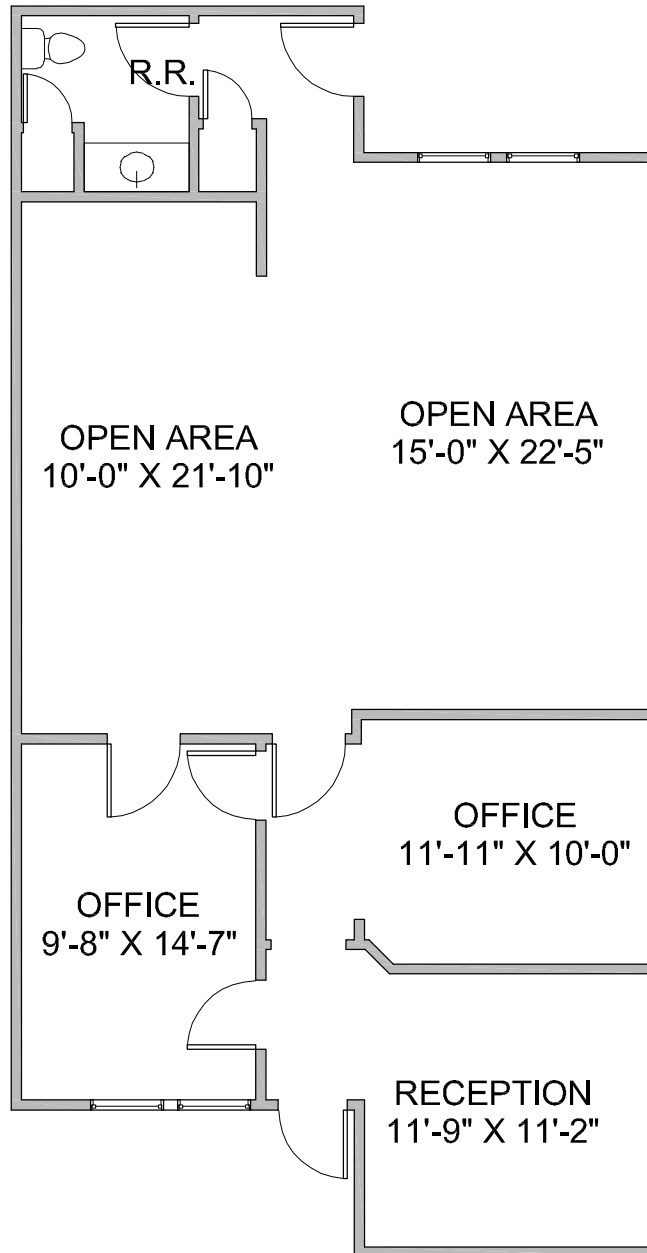

PIONEER PLAZA

1144C W. Pioneer Parkway, Arlington, Texas

SUITE 1144C
1,200 RSF

Scale: 1/8"=1'-0"

All dimensions and square footages are approximate.

August 06, 2019

Leasing Contact: **KOLBY DICKERSON** 214-534-1599
COLE MOREANO 214-995-1797