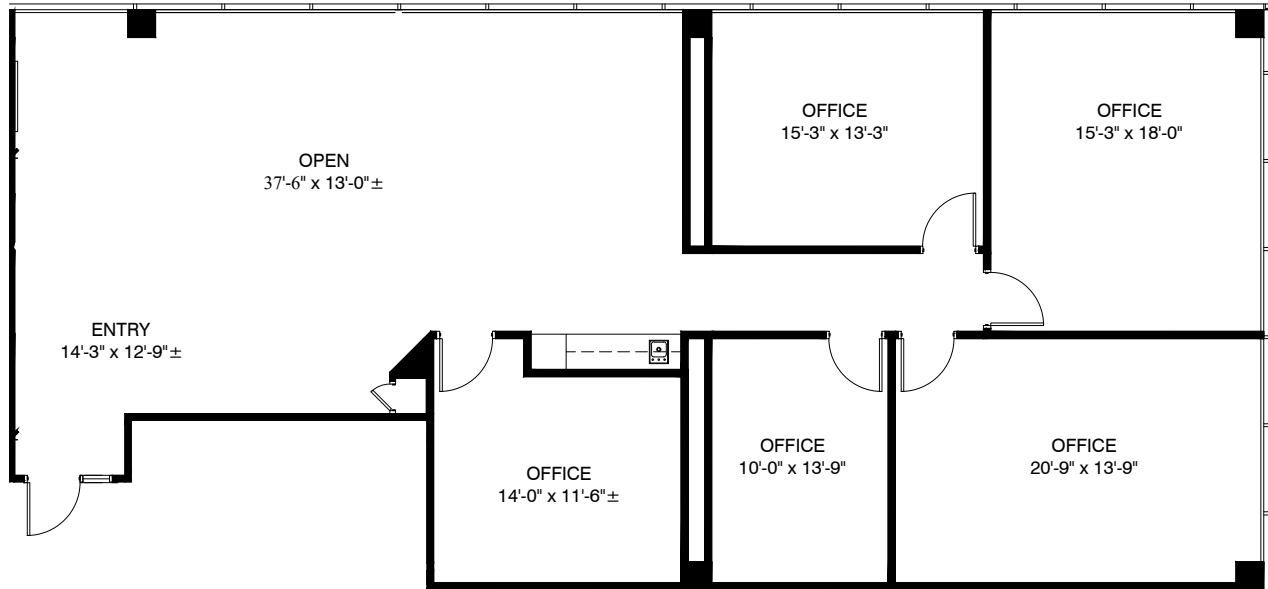

KEYPLAN - 3RD FLOOR

Contact:
 Kolby Dickerson
 214-534-1599

Cole Moreano
 214-995-1797

CENTRE AT BROOKHOLLOW

2261 Brookhollow Plaza Drive
 Arlington, TX 76006

SUITES 301

2,464 RSF

ISSUE DATE: