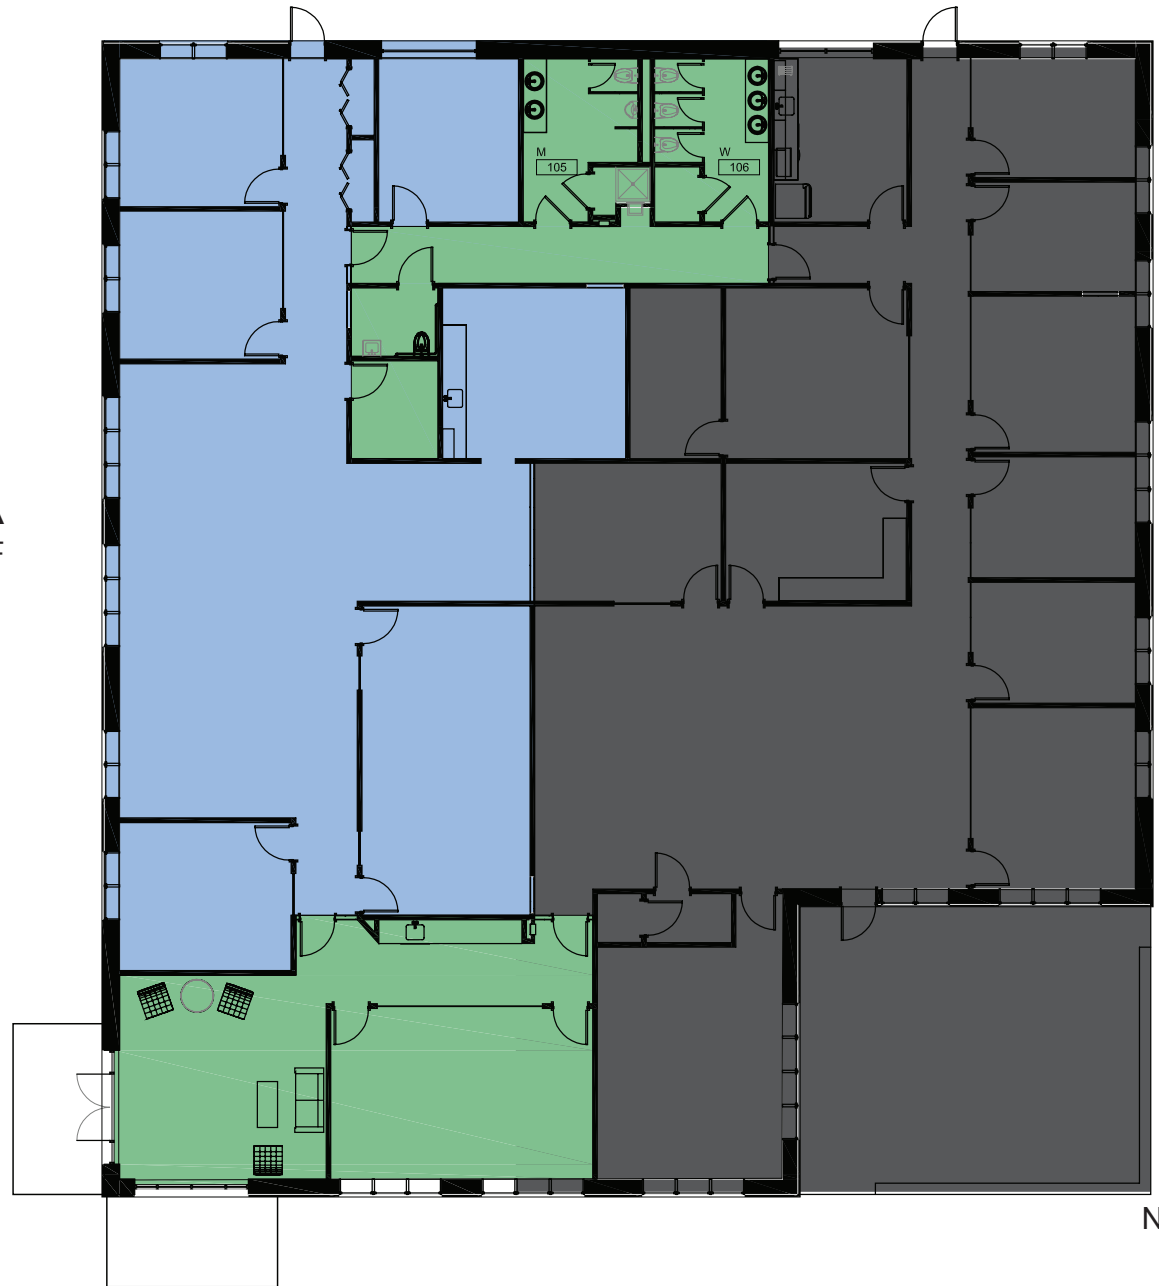

238 BEDFORD WAY

FRANKLIN, TN 37064

3,498 RSF | Office for Lease

TRENT YATES | TYATES@SAGEMONTRE.COM | 615.268.7724

SAGEMONT
REAL ESTATE

Move-In Ready | Fully Renovated Office

Available Suite

SUITE A
3,498 RSF

-  Suite A
-  Common Area Share

Minutes from 238 Bedford Way to:

- Interstate 65 5 minutes
- Downtown Franklin..... 8 minutes
- Brentwood..... 16 minutes
- Downtown Nashville..... 23 minutes