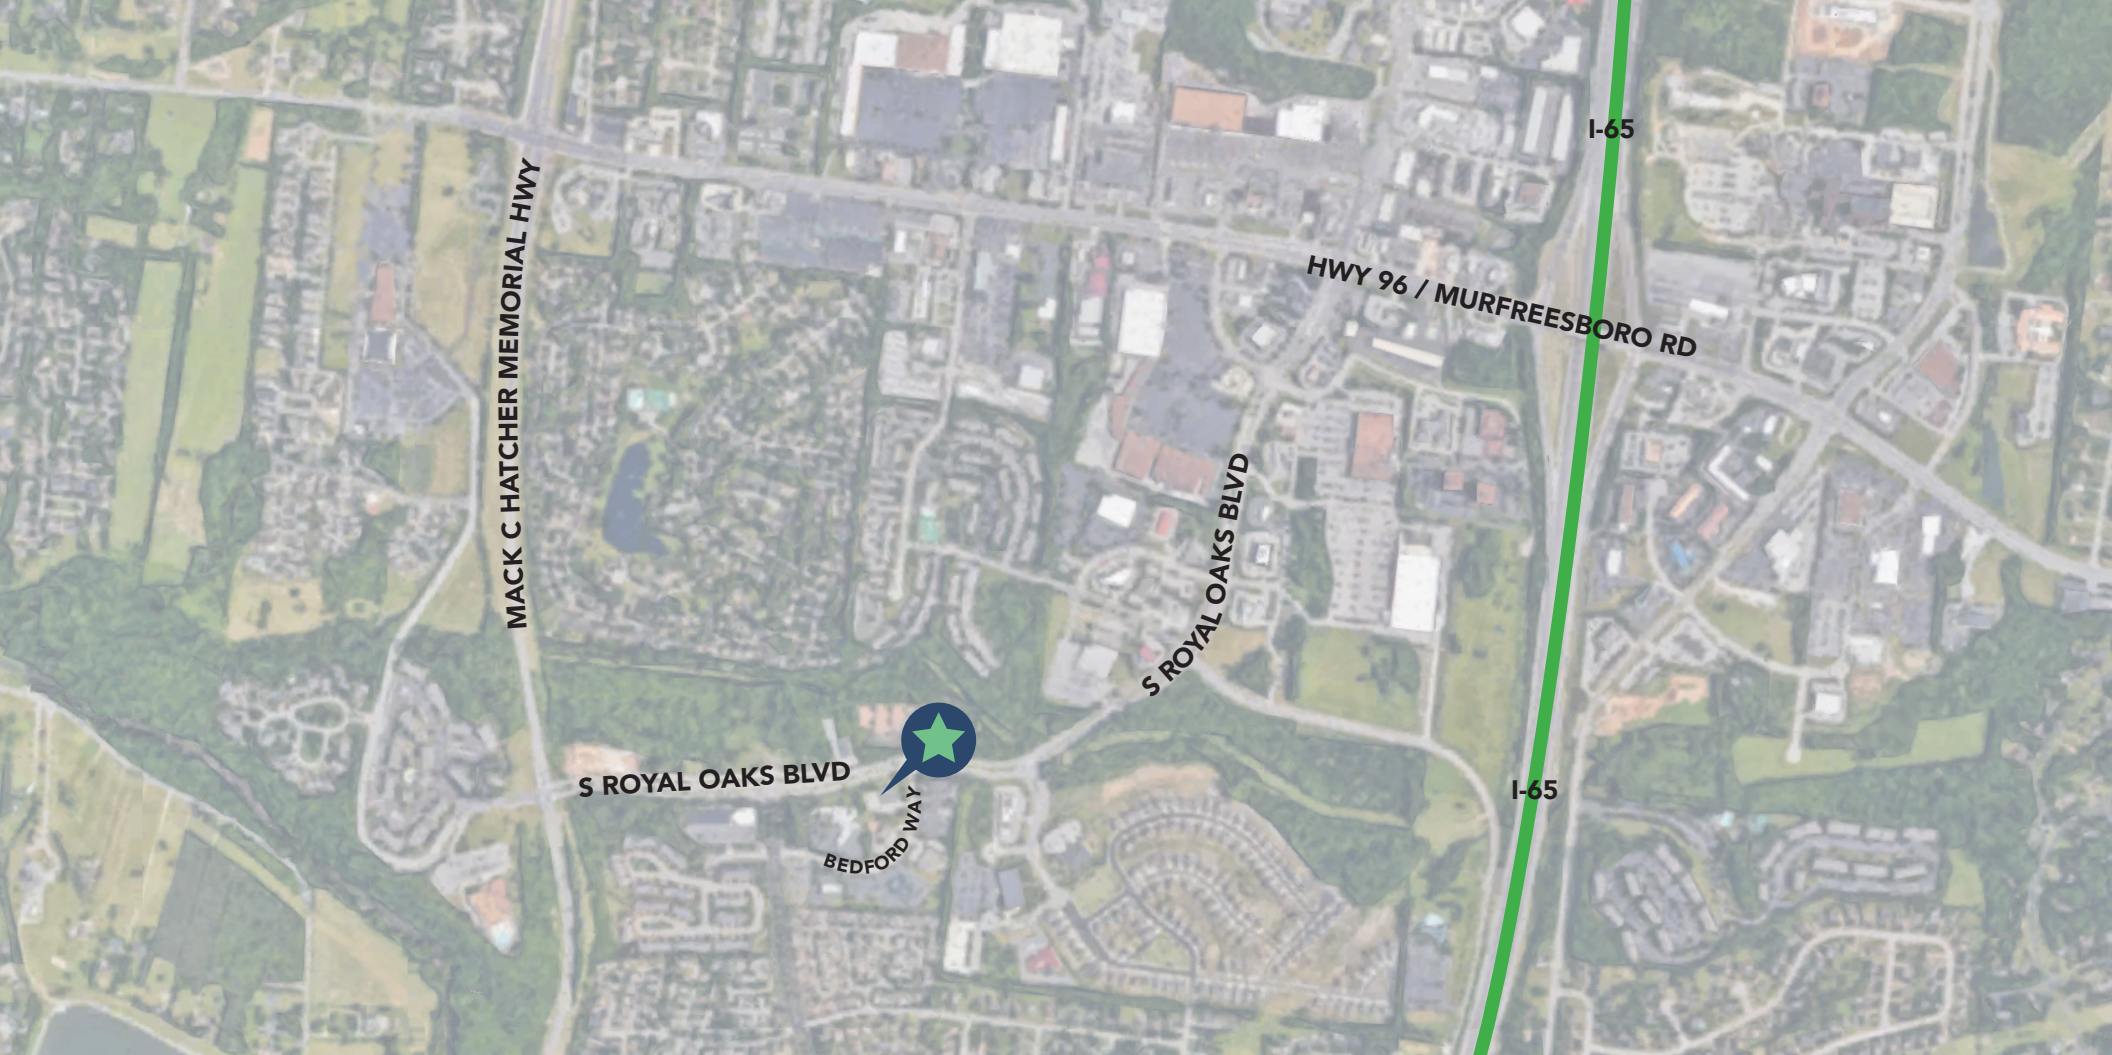

238 BEDFORD WAY

FRANKLIN, TN 37064

3,498 RSF | Office for Lease

TRENT YATES | TYATES@SAGEMONTRE.COM | 615.268.7724

SAGEMONT
REAL ESTATE

Move-In Ready | Fully Renovated Office

Available Suite

SUITE A
3,498 RSF

-  Suite A
-  Common Area Share

Minutes from 238 Bedford Way to:

- Interstate 65 5 minutes
- Downtown Franklin..... 8 minutes
- Brentwood..... 16 minutes
- Downtown Nashville..... 23 minutes