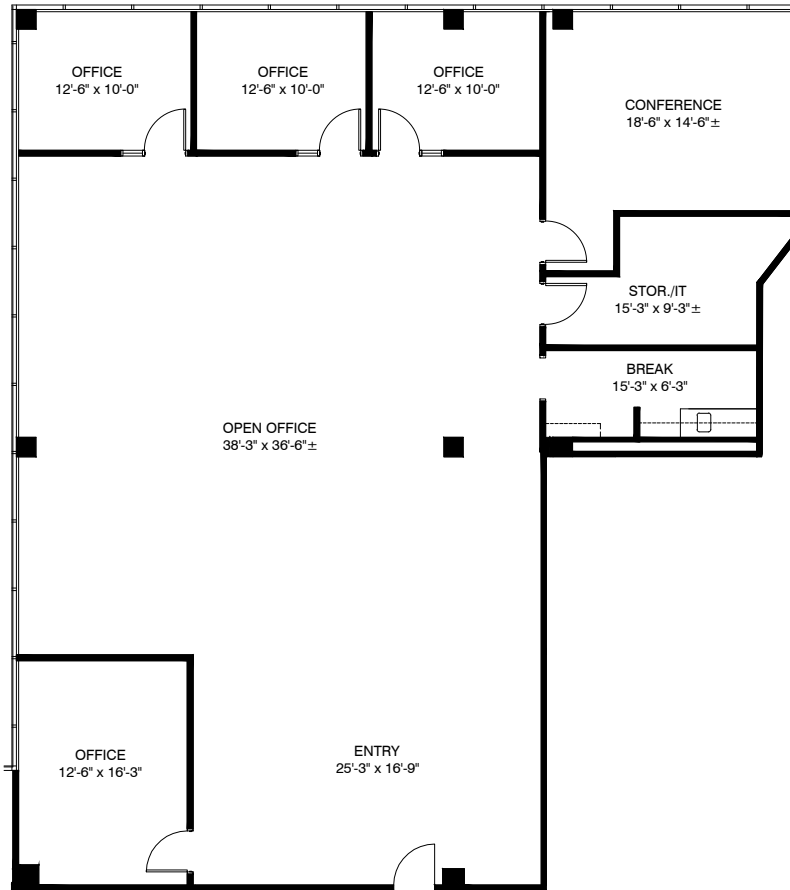

KEYPLAN - 2ND FLOOR

LEASING CONTACT:

JUSTIN SMITH

jsmith@txreproperties.com

214-207-7173

COLE MOREANO

cmoreano@txreproperties.com

214-995-1797

CENTRE AT BROOKHOLLOW

2261 BROOKHOLLOW PLAZA DR. ARLINGTON, TX 76006

SUITE 212

3,670 RSF