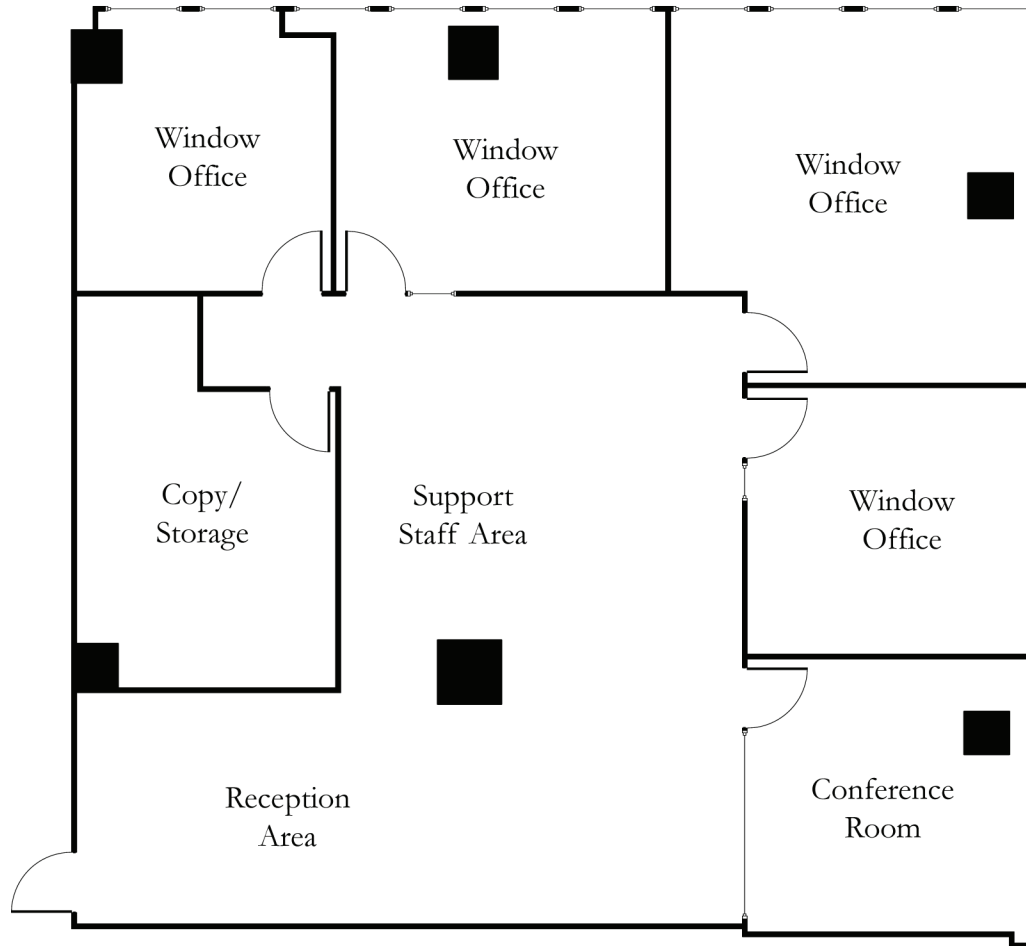

9100 Wilshire West Tower

9100 Wilshire Boulevard

Beverly Hills, CA 90212

Suite 240W 2,658 RSF

For leasing information
please call:

(877) 865-0906

leasing@douglasemmett.com

NOT TO SCALE

(Conceptual furniture is not included)

**Douglas
Emmett**

douglasemmett.com