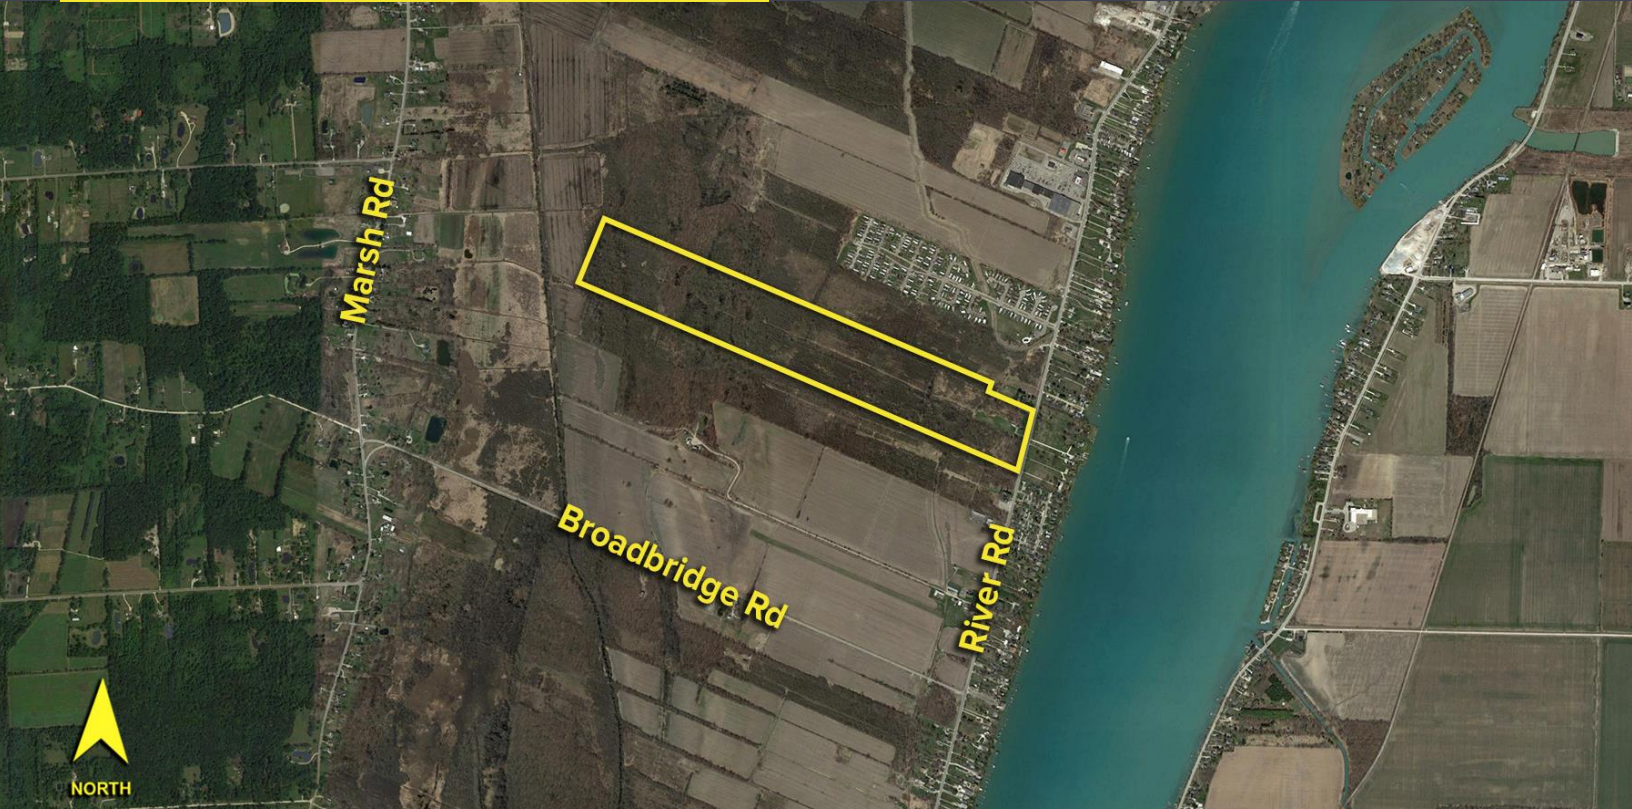

7084 RIVER ROAD
MARINE CITY, MICHIGAN

LAND FOR SALE
121.40 Acres Available

**SIGNATURE
ASSOCIATES**
KNOW SIGNATURE | KNOW RESULTS

DEVELOPMENT LAND

PROPERTY FEATURES

- 121.40 acres available
- Zoned AG
- Water and Gas available on site
- Sale Price: \$1,214,000 (\$10,000/acre)