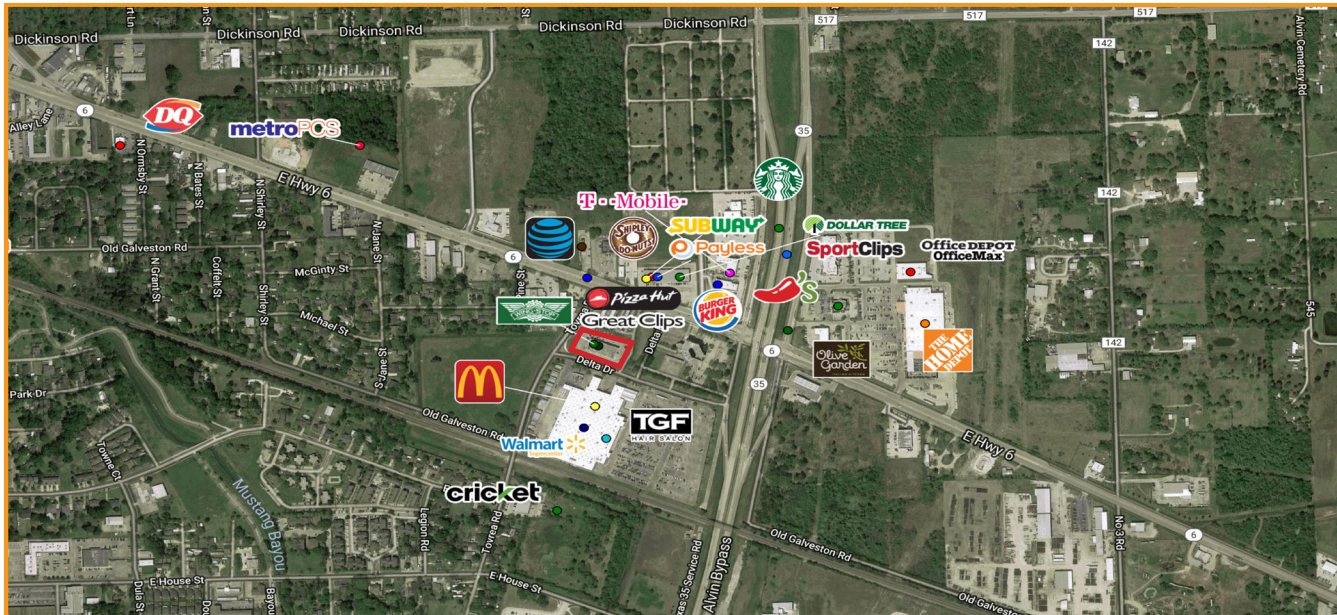

## PROPERTY FEATURES

Join Wingstop, Great Clips, and Healthworks Chiropractic in this busy shopping center, located next to Walmart.

**Schostak**  
BROTHERS & COMPANY  
www.schostak.com

Rebecca Dragin  
(614) 306-4556 dragin@schostak.com  
17800 Laurel Park Drive, N. - Suite 200C  
Livonia, MI 48152

Scan the QR Code for a list of our other properties!

SUITE	TENANT	SQFT
A	Smoothie Espresso	1,360
B	Available	2,500
C	HealthWorks Chiropractic	1,800
H	Available	1,560
D	Alvin Family Dental	2,487
E	Pro Nails & Spa	1,540
G	Wingstop	2,176
F	Great Clips	1,264