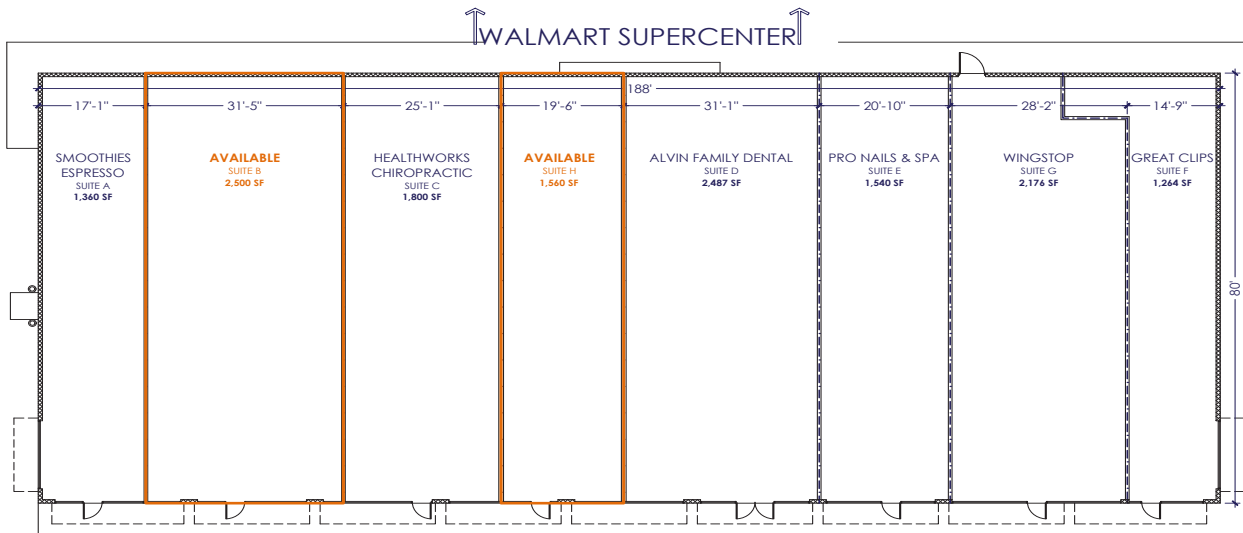

Scan the QR Code for a list of our other properties!

SUITE	TENANT	SQFT
A	Smoothie Espresso	1,360
B	Available	2,500
C	HealthWorks Chiropractic	1,800
H	Available	1,560
D	Alvin Family Dental	2,487
E	Pro Nails & Spa	1,540
G	Wingstop	2,176
F	Great Clips	1,264