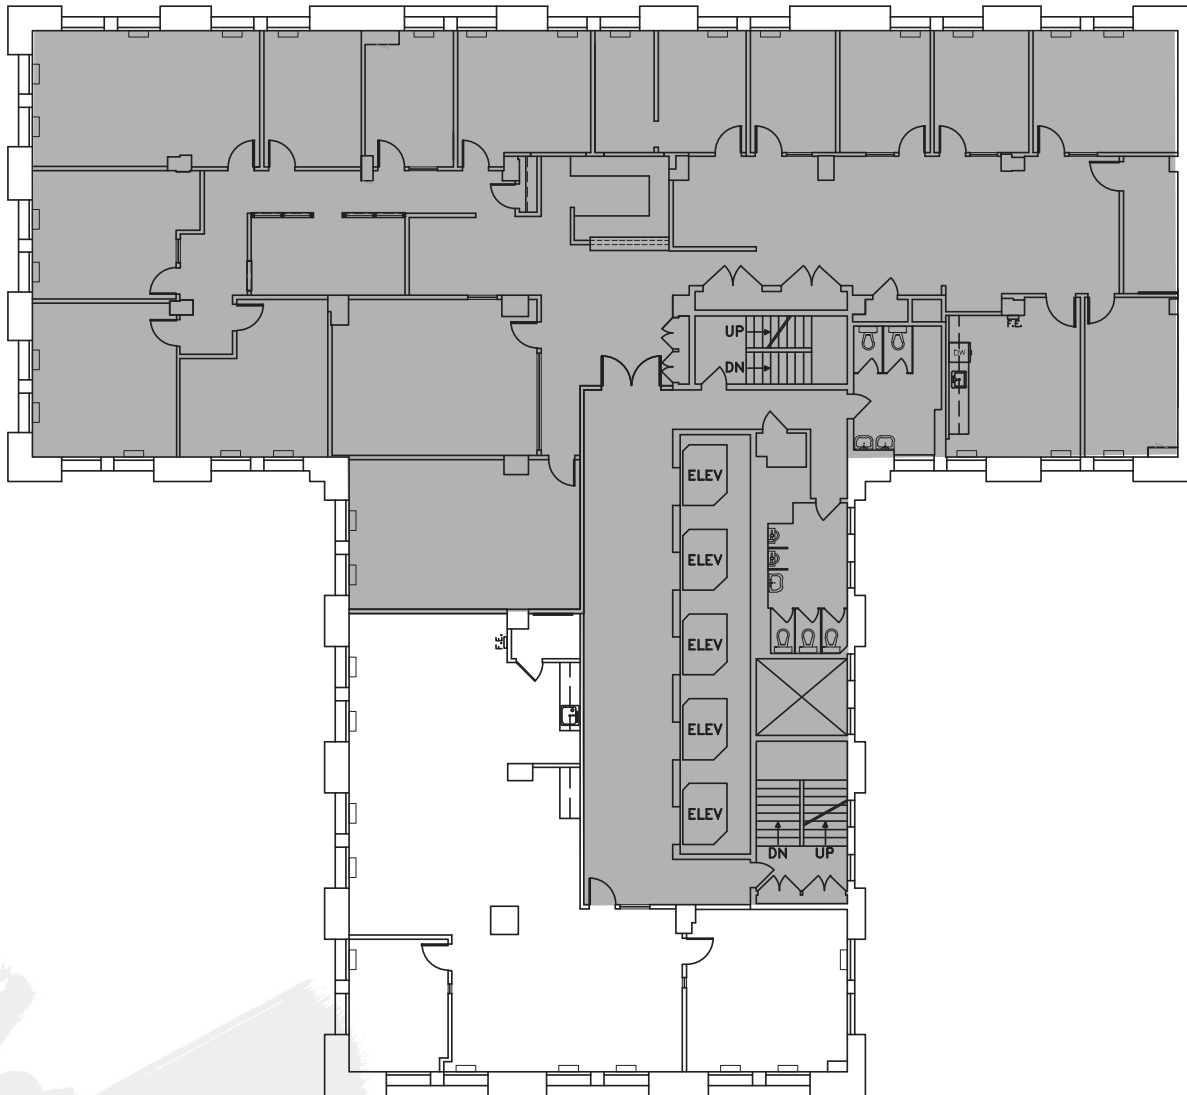

Seattle Tower

SUITE 1010

2,081 RSF

CONTACT

Cleita Harvey
+1 206 607 1794
cleita.harvey@am.jll.com

Kathryn Pope
+1 206 607 1720
kathryn.pope@am.jll.com

Jones Lang LaSalle Brokerage, Inc.
jll.com/seattle