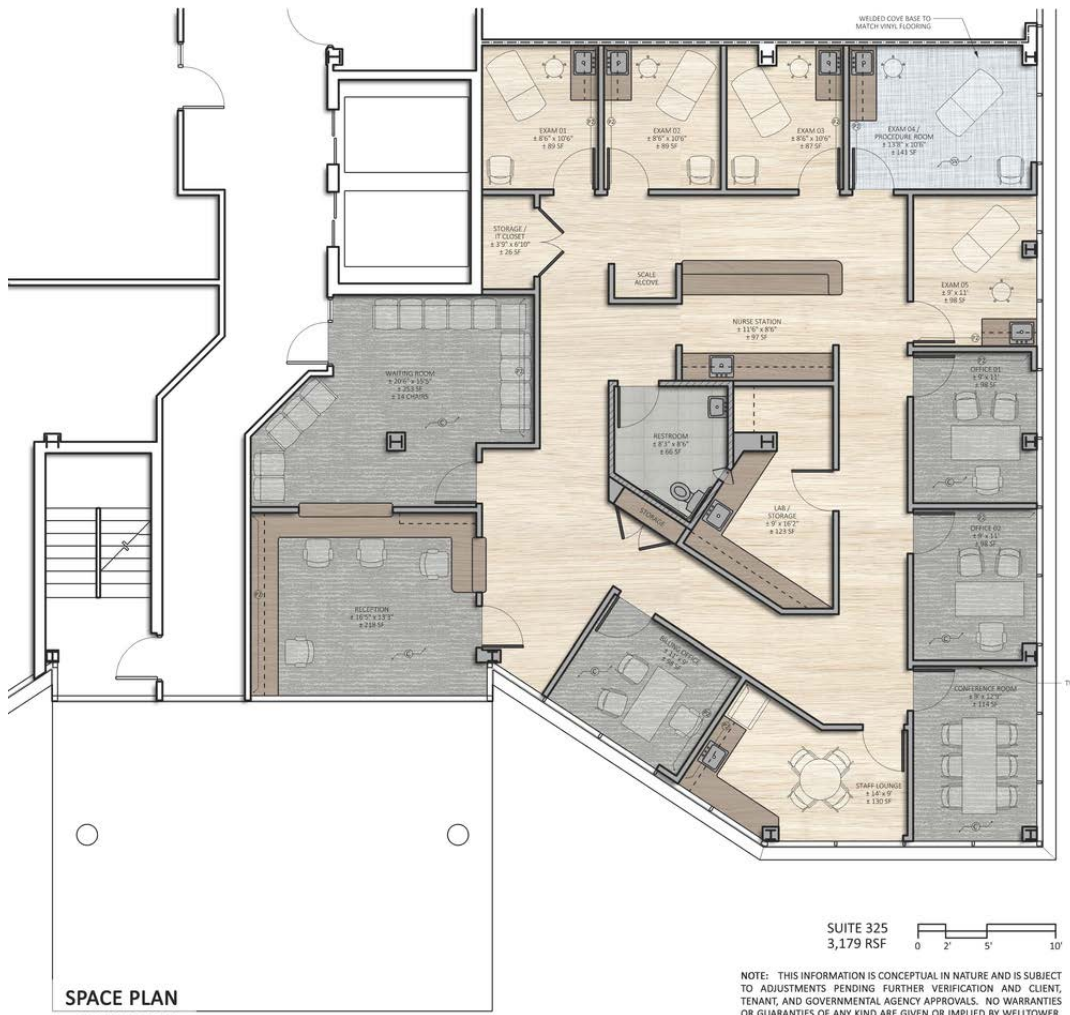

# West Boca I | For Lease

Suite 325 | 3,179 SF

welltower