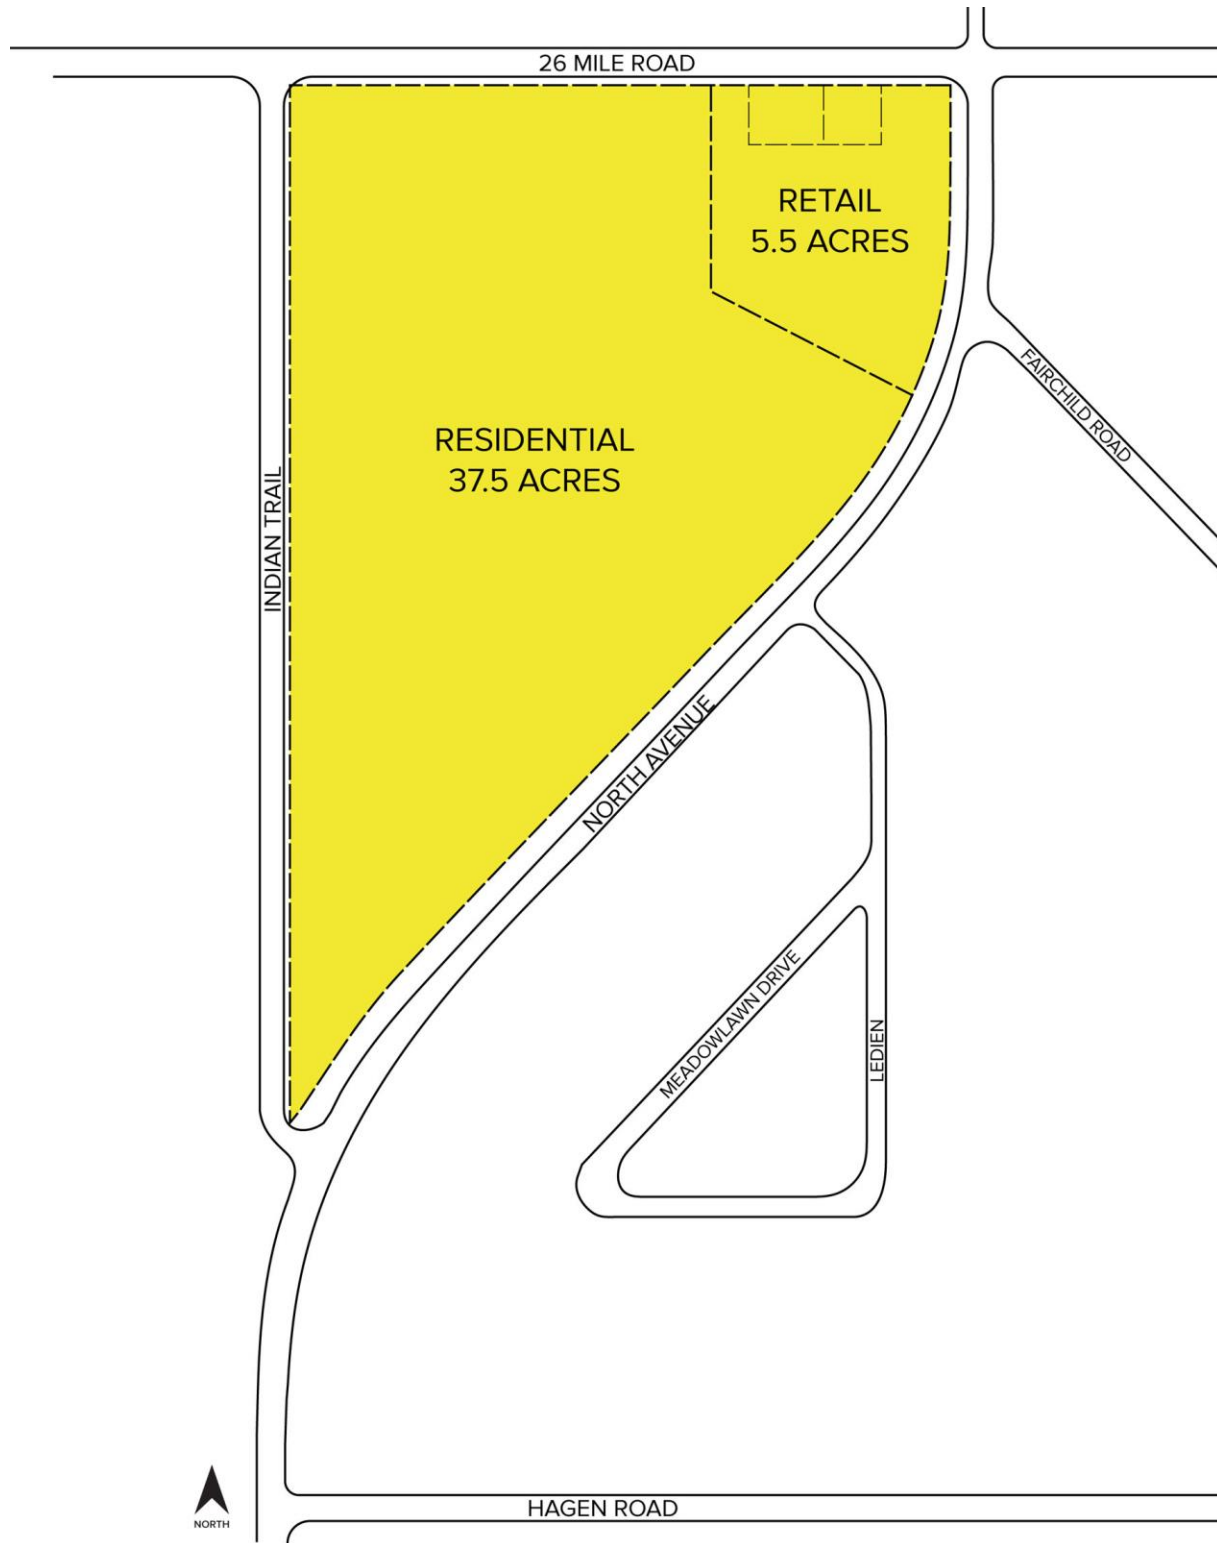

56881 North Avenue – Macomb Twp., Michigan

Land For Sale

42.94
Acres
AVAILABLE

Site Plan

For more information, please contact:

PAUL SAAD

(248) 359 0652

psaad@signatureassociates.com

BEN WILKIEMEYER

(248) 359 0624

bwilkiemeyer@signatureassociates.com

SIGNATURE ASSOCIATES

One Towne Square, Suite 1200

Southfield, MI 48076

www.signatureassociates.com