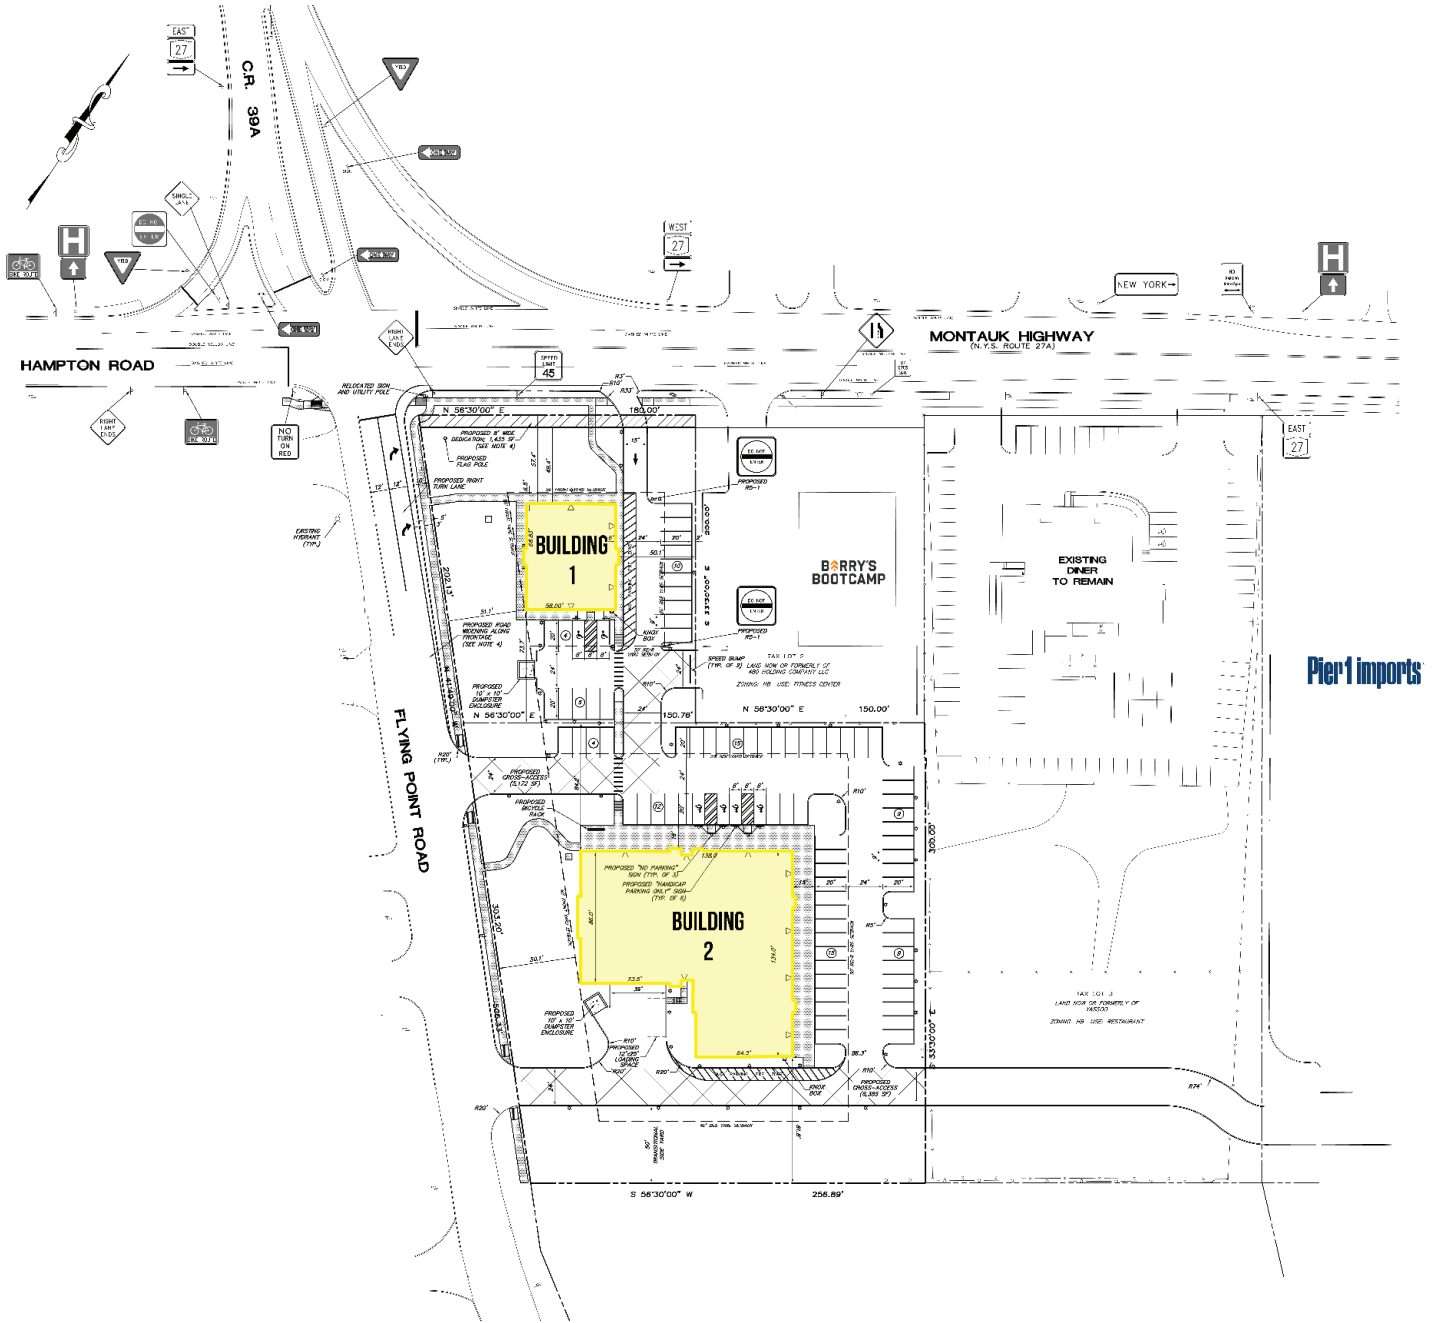

southampton, ny

flying point corner

Pier 1 imports

For More Information:

Russel Helbling | helbling@sabre.life | T 516 874 8070 x1506

William Diakakis | diakakis@sabre.life | T 516 874 8070 x1521

Nick Laffin | laffin@sabre.life | T 516 874 8070 x1520

sabre.life

SABRE