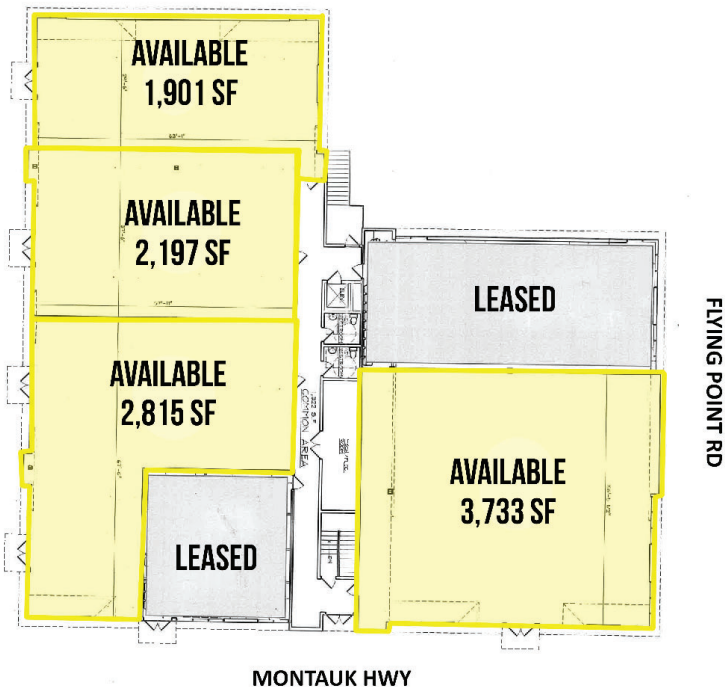

# southampton, ny

flying point corner

**BUILDING 2: UP TO 7,000 SF**

**POTENTIAL DIVISIONS:**

For More Information:

Russel Helbling | helbling@sabre.life | T 516 874 8070 x1506

William Diakakis | diakakis@sabre.life | T 516 874 8070 x1521