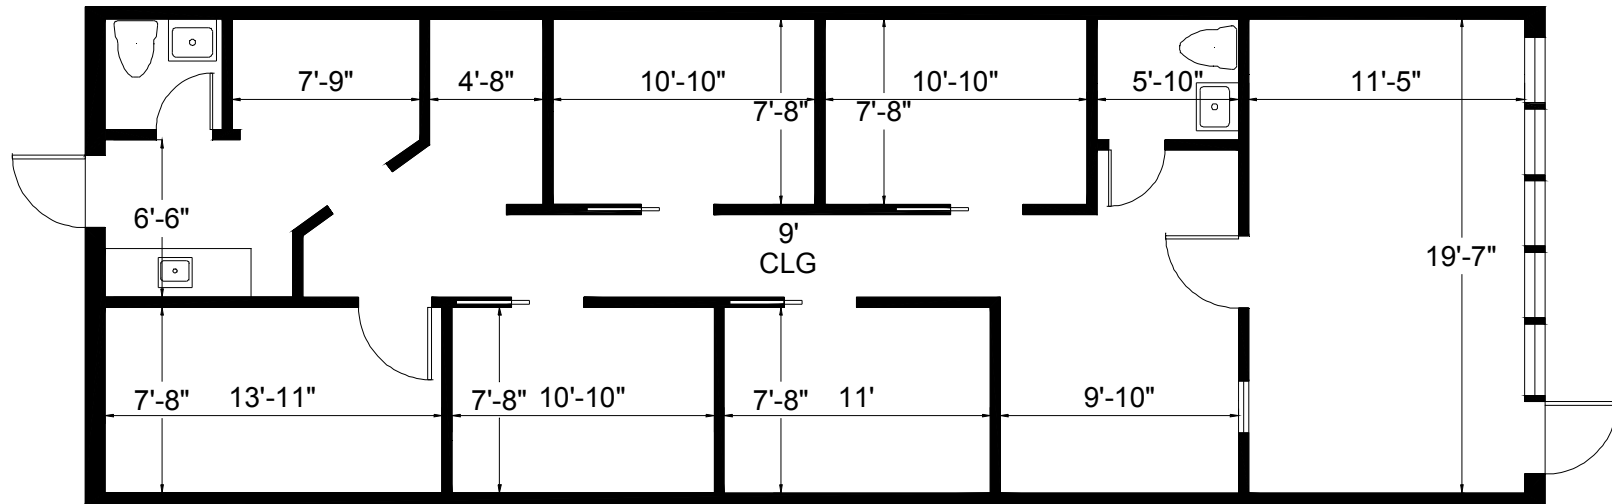

7447 N UNIVERSITY DRIVE, TAMARAC FL 33319

1,201 SQ.FT.