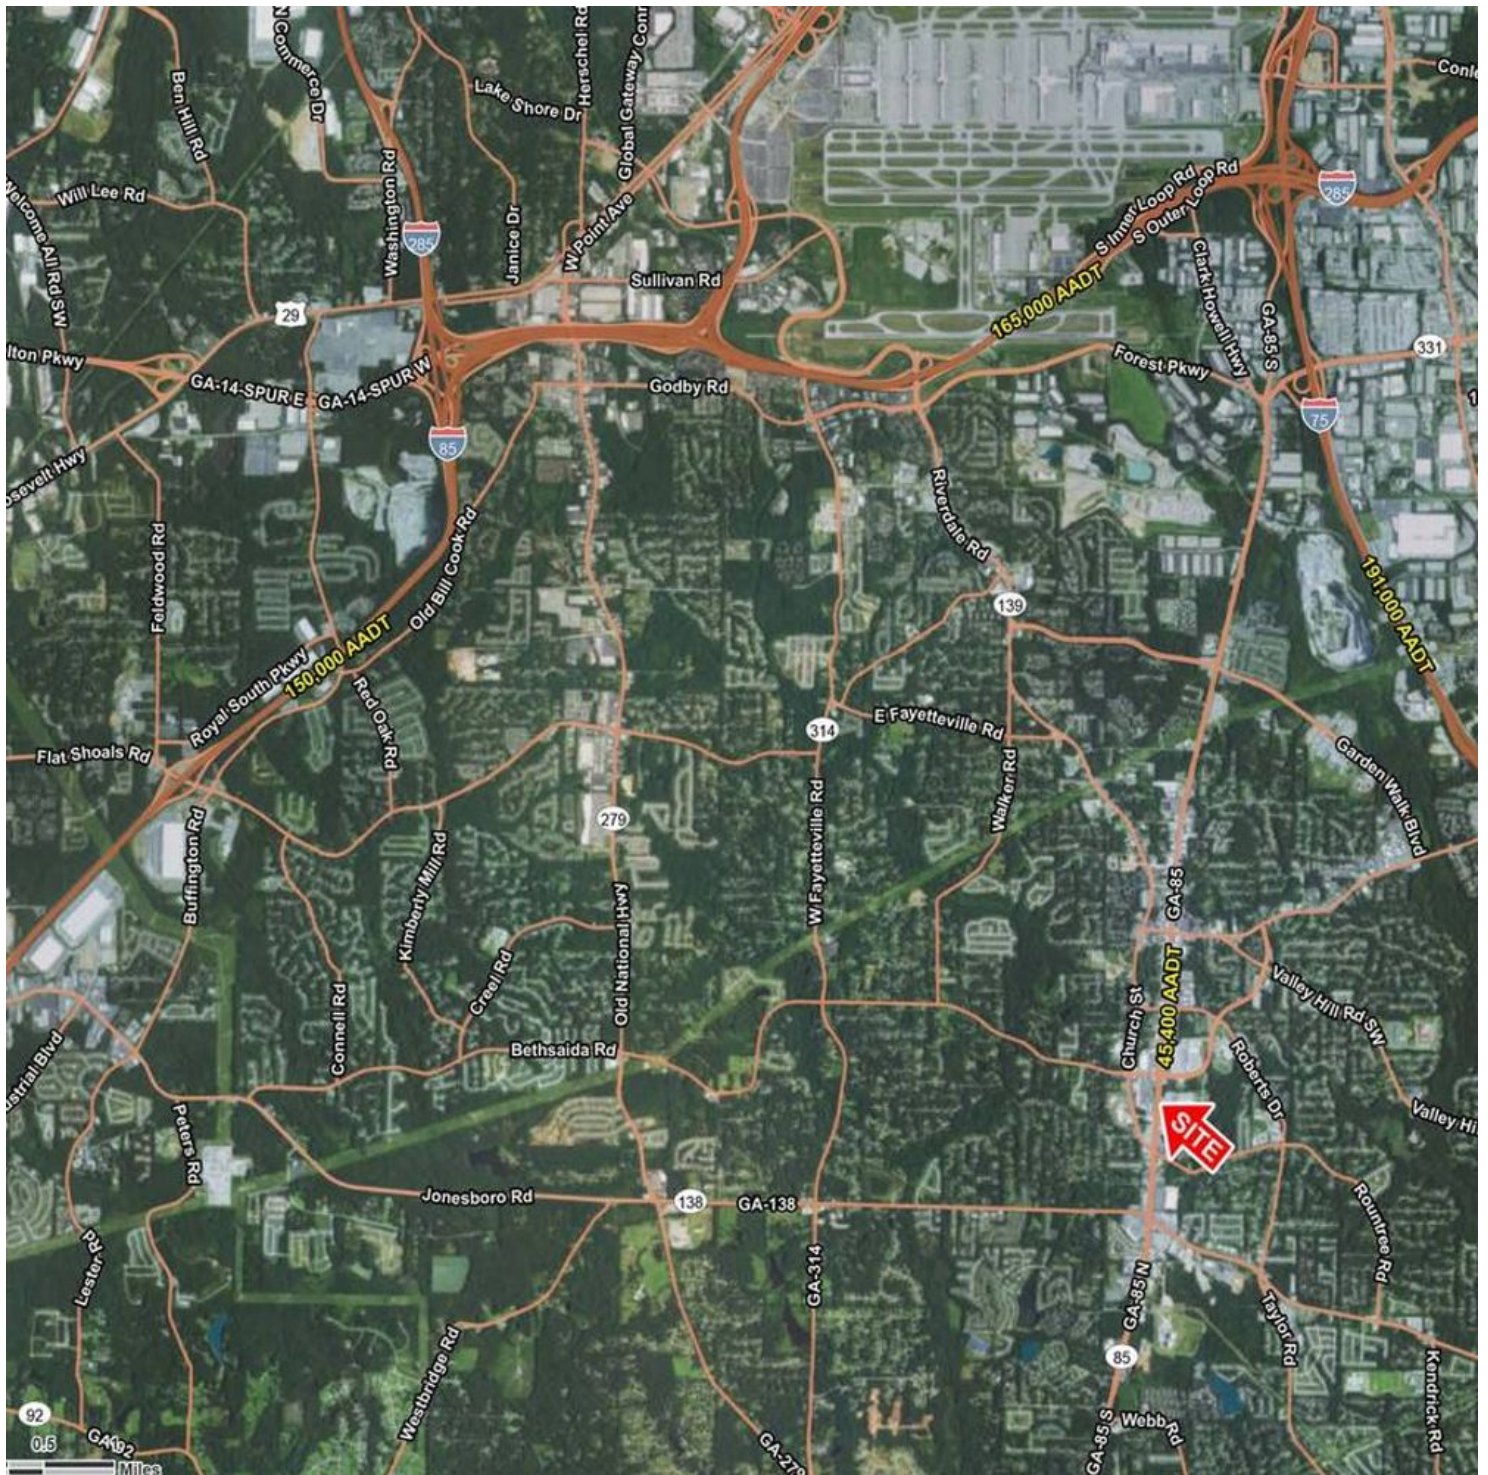

FORMER AUTO REPAIR

7178 GA Highway 85, Riverdale, GA 30274

ADDITIONAL PHOTOS

EXCLUSIVE AGENT(S)

ALAN SHAW • alan.shaw@tscg.com • 770.955.2434

DREW LEWIS • drew.lewis@tscg.com • 770.955.2434