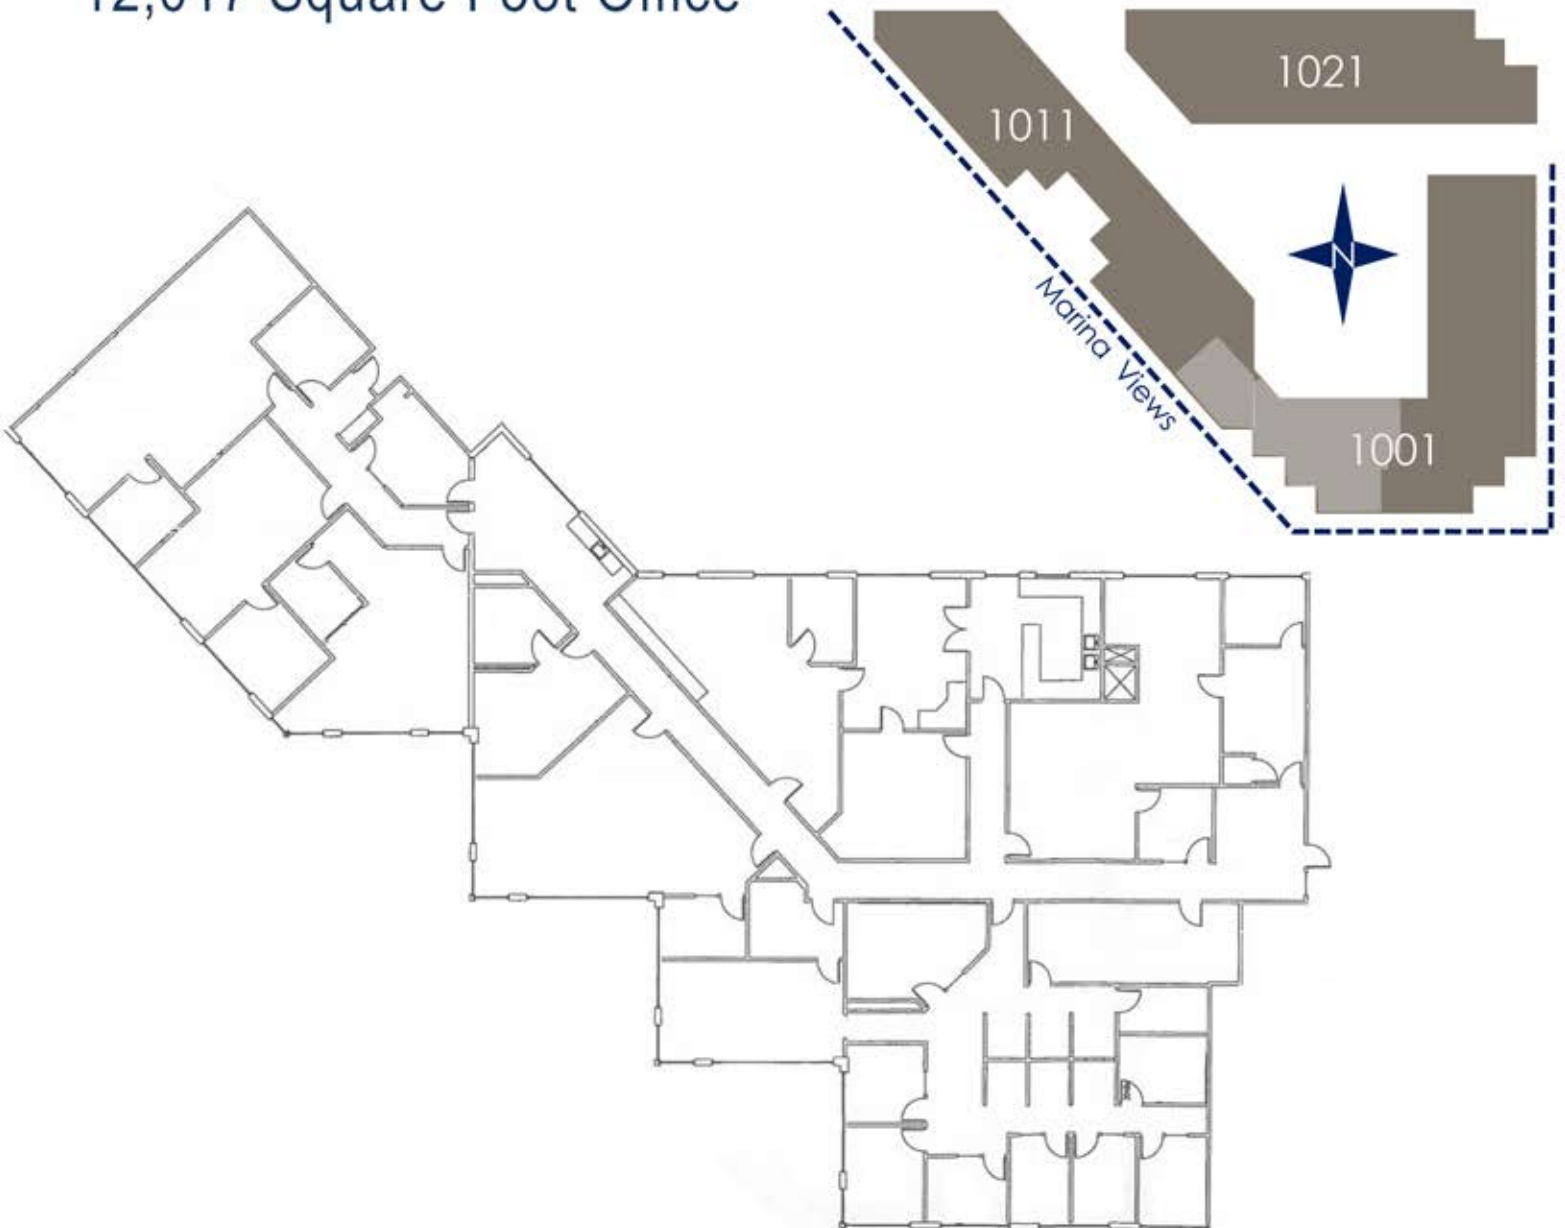

# HARBOR MARINA CORPORATE CENTER

1001 SW Klickitat Way

**Suite 205**

12,017 Square Foot Office

Second floor office space with windows on the north, south, and west ends

MADISON BAY COMMERCIAL

Erwin Park  
206-412-6036  
epark@MadisonBayCRE.com