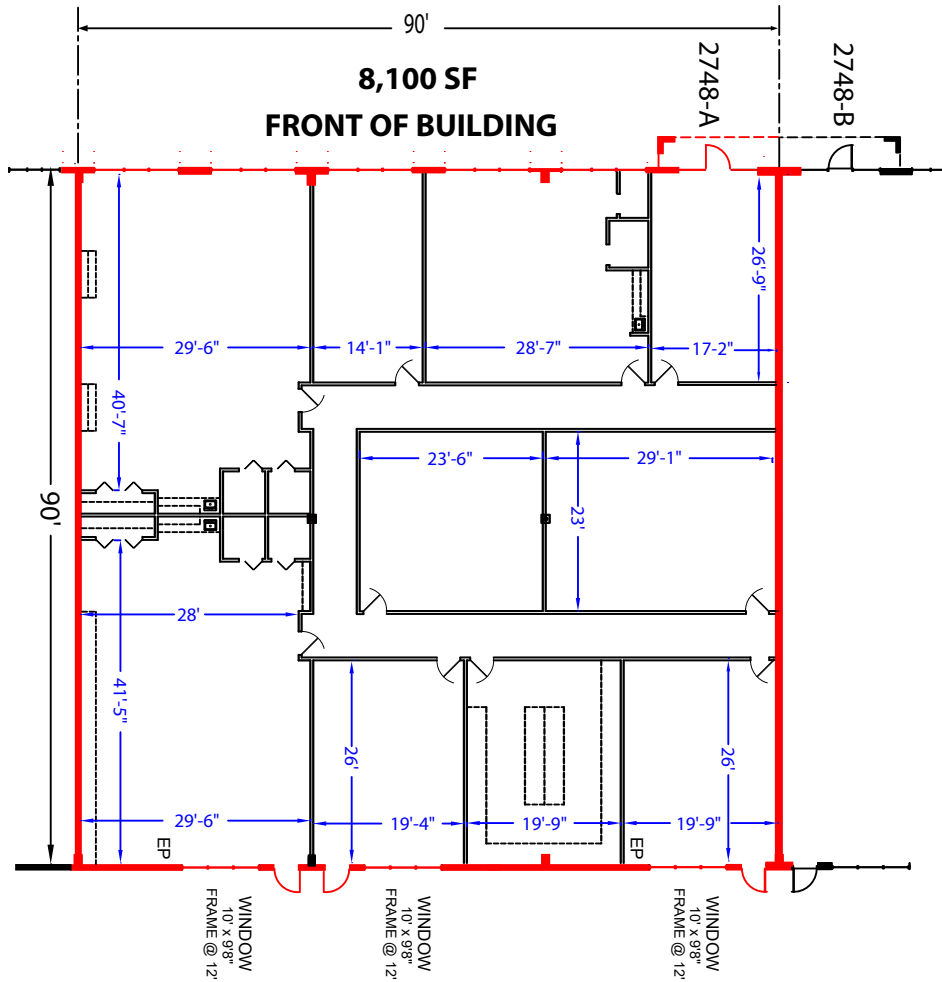

Suite 2748-A
8,100 sf
(Divisible to 2,700 sf & 5,400 sf)

avisonyoung.com

Michael Coppola
D 813 444 0625
michael.coppola@avisonyoung.com