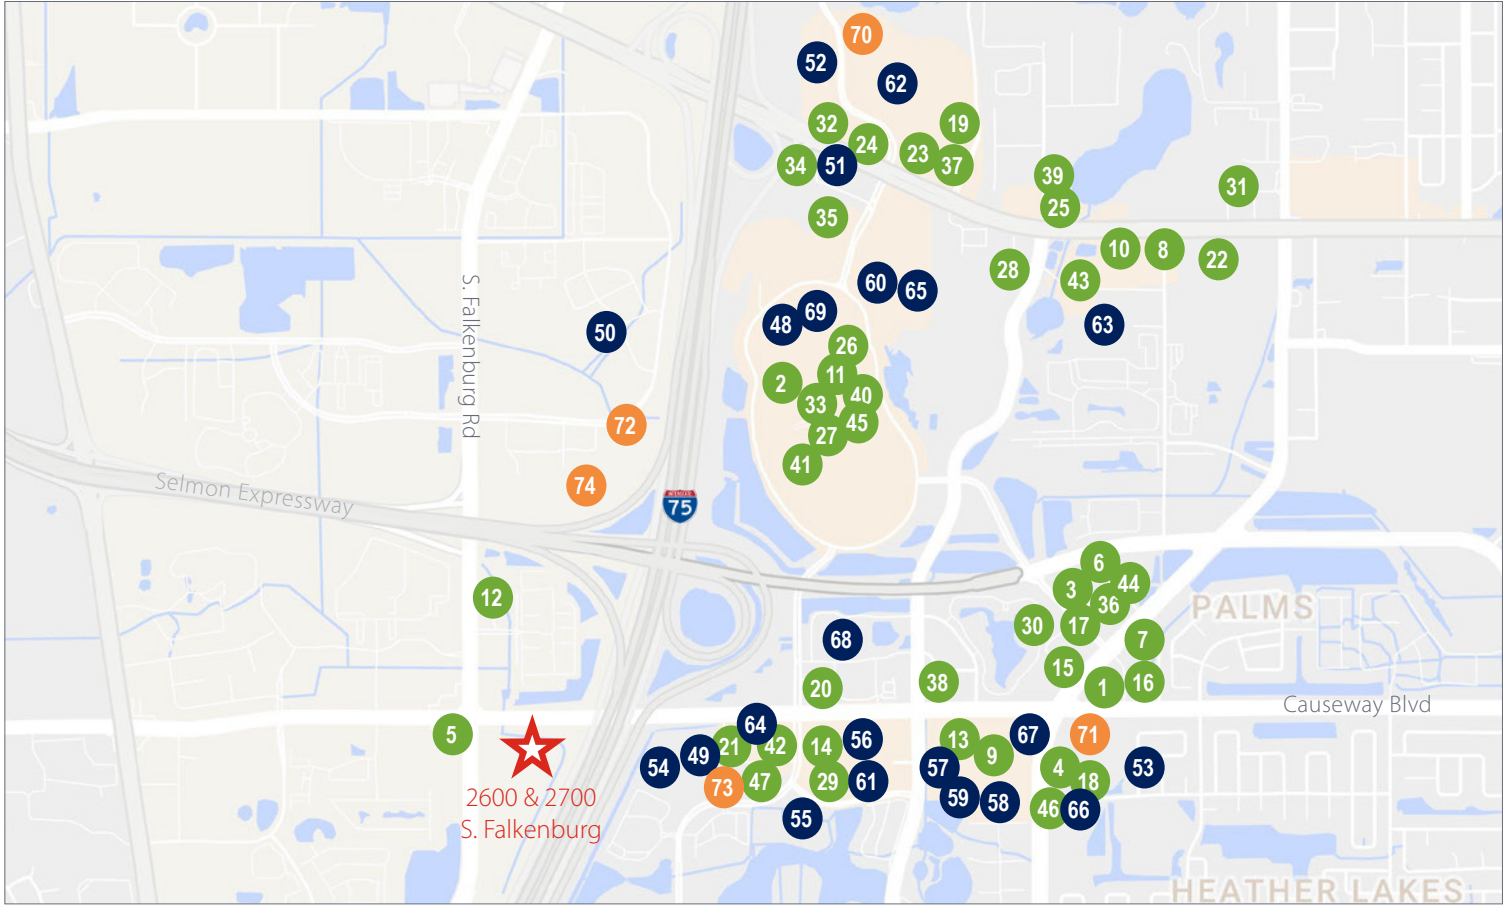

813 288 1800

Suite 2748-A
8,100 sf
(Divisible to 2,700 sf & 5,400 sf)

avisonyoung.com

Michael Coppola
D 813 444 0625
michael.coppola@avisonyoung.com

DINING

- 1 Applebee's Grill & Bar
- 2 Bahama Breeze
- 3 Black Rock Bar & Grill
- 4 Bonefish Grill
- 5 Box of Cubans
- 6 Buffalo Wild Wings
- 7 Carrabba's Italian Grill
- 8 Chicago's Best Burgers
- 9 Chick-Fil-A
- 10 Chili's Grill & Bar
- 11 Chipotle Mexican Grill
- 12 Culver's
- 13 First Watch Brandon
- 14 Ford's Garage
- 15 Genghis Grill
- 16 Golden Corral Buffet
- 17 Hamburger Mary's
- 18 Jasmine Thai

- 19 Kobe Japanese Steakhouse
- 20 LongHorn Steakhouse
- 21 Mellow Mushroom
- 22 Miller's Ale House
- 23 Moe's Southwest Grill
- 24 Olive Garden
- 25 Outback Steakhouse
- 26 Panda Express
- 27 Panera Bread
- 28 PDQ
- 29 Pitas Republic
- 30 Pollo Tropical
- 31 Portillo's Hot Dogs
- 32 Red Lobster
- 33 Red Robin Gourmet Burgers
- 34 Romano's Macaroni Grill
- 35 Smokey Bones Bar & Fire Grill
- 36 Square 1
- 37 Starbucks
- 38 Steak 'n Shake

- 39 Sushi Maru
- 40 Thai Max
- 41 The Cheesecake Factory
- 42 Tijuana Flats
- 43 Tres Amigos Cantina
- 44 Tsunami Sushi & Hibachi Grill
- 45 Villa Fesh Italian Kitchen
- 46 Village Inn
- 47 World of Beer

RETAIL

- 48 Apple
- 49 AT&T
- 50 Bass Pro Shops
- 51 Barnes & Noble
- 52 Best Buy
- 53 Brandon Centre South
- 54 Costco
- 55 Kohl's Brandon
- 56 Lake Brandon Plaza
- 57 Lake Brandon Village

- 58 Lowe's
- 59 Petsmart
- 60 Plaza at Brandon Town Ctr
- 61 Publix
- 62 Regency Square
- 63 Sam's Club
- 64 Sprint
- 65 Target
- 66 The UPS Store
- 67 Verizon
- 68 Walmart
- 69 Westfield Brandon