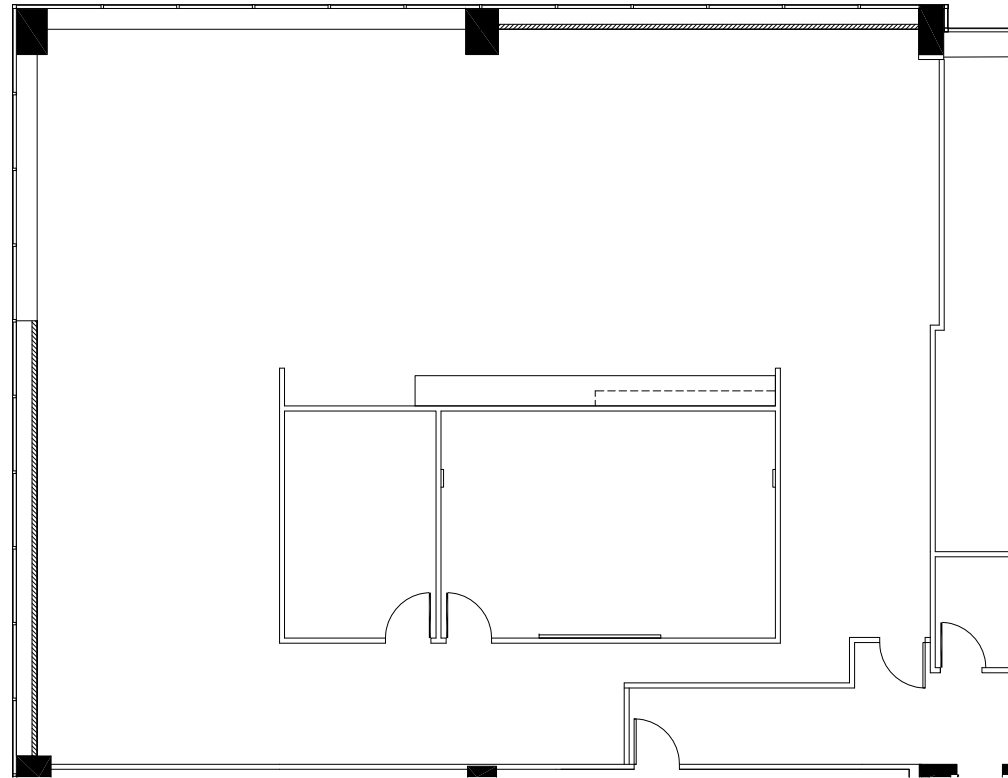

# Two Denver Highlands

10065 East Harvard Avenue

**SUITE 220 3,606 R.S.F.**

**LEASING INFORMATION:**

Mitch Bradley 720.528.6311  
Lindsay Gilbert 720.528.6360

**KEY PLAN**