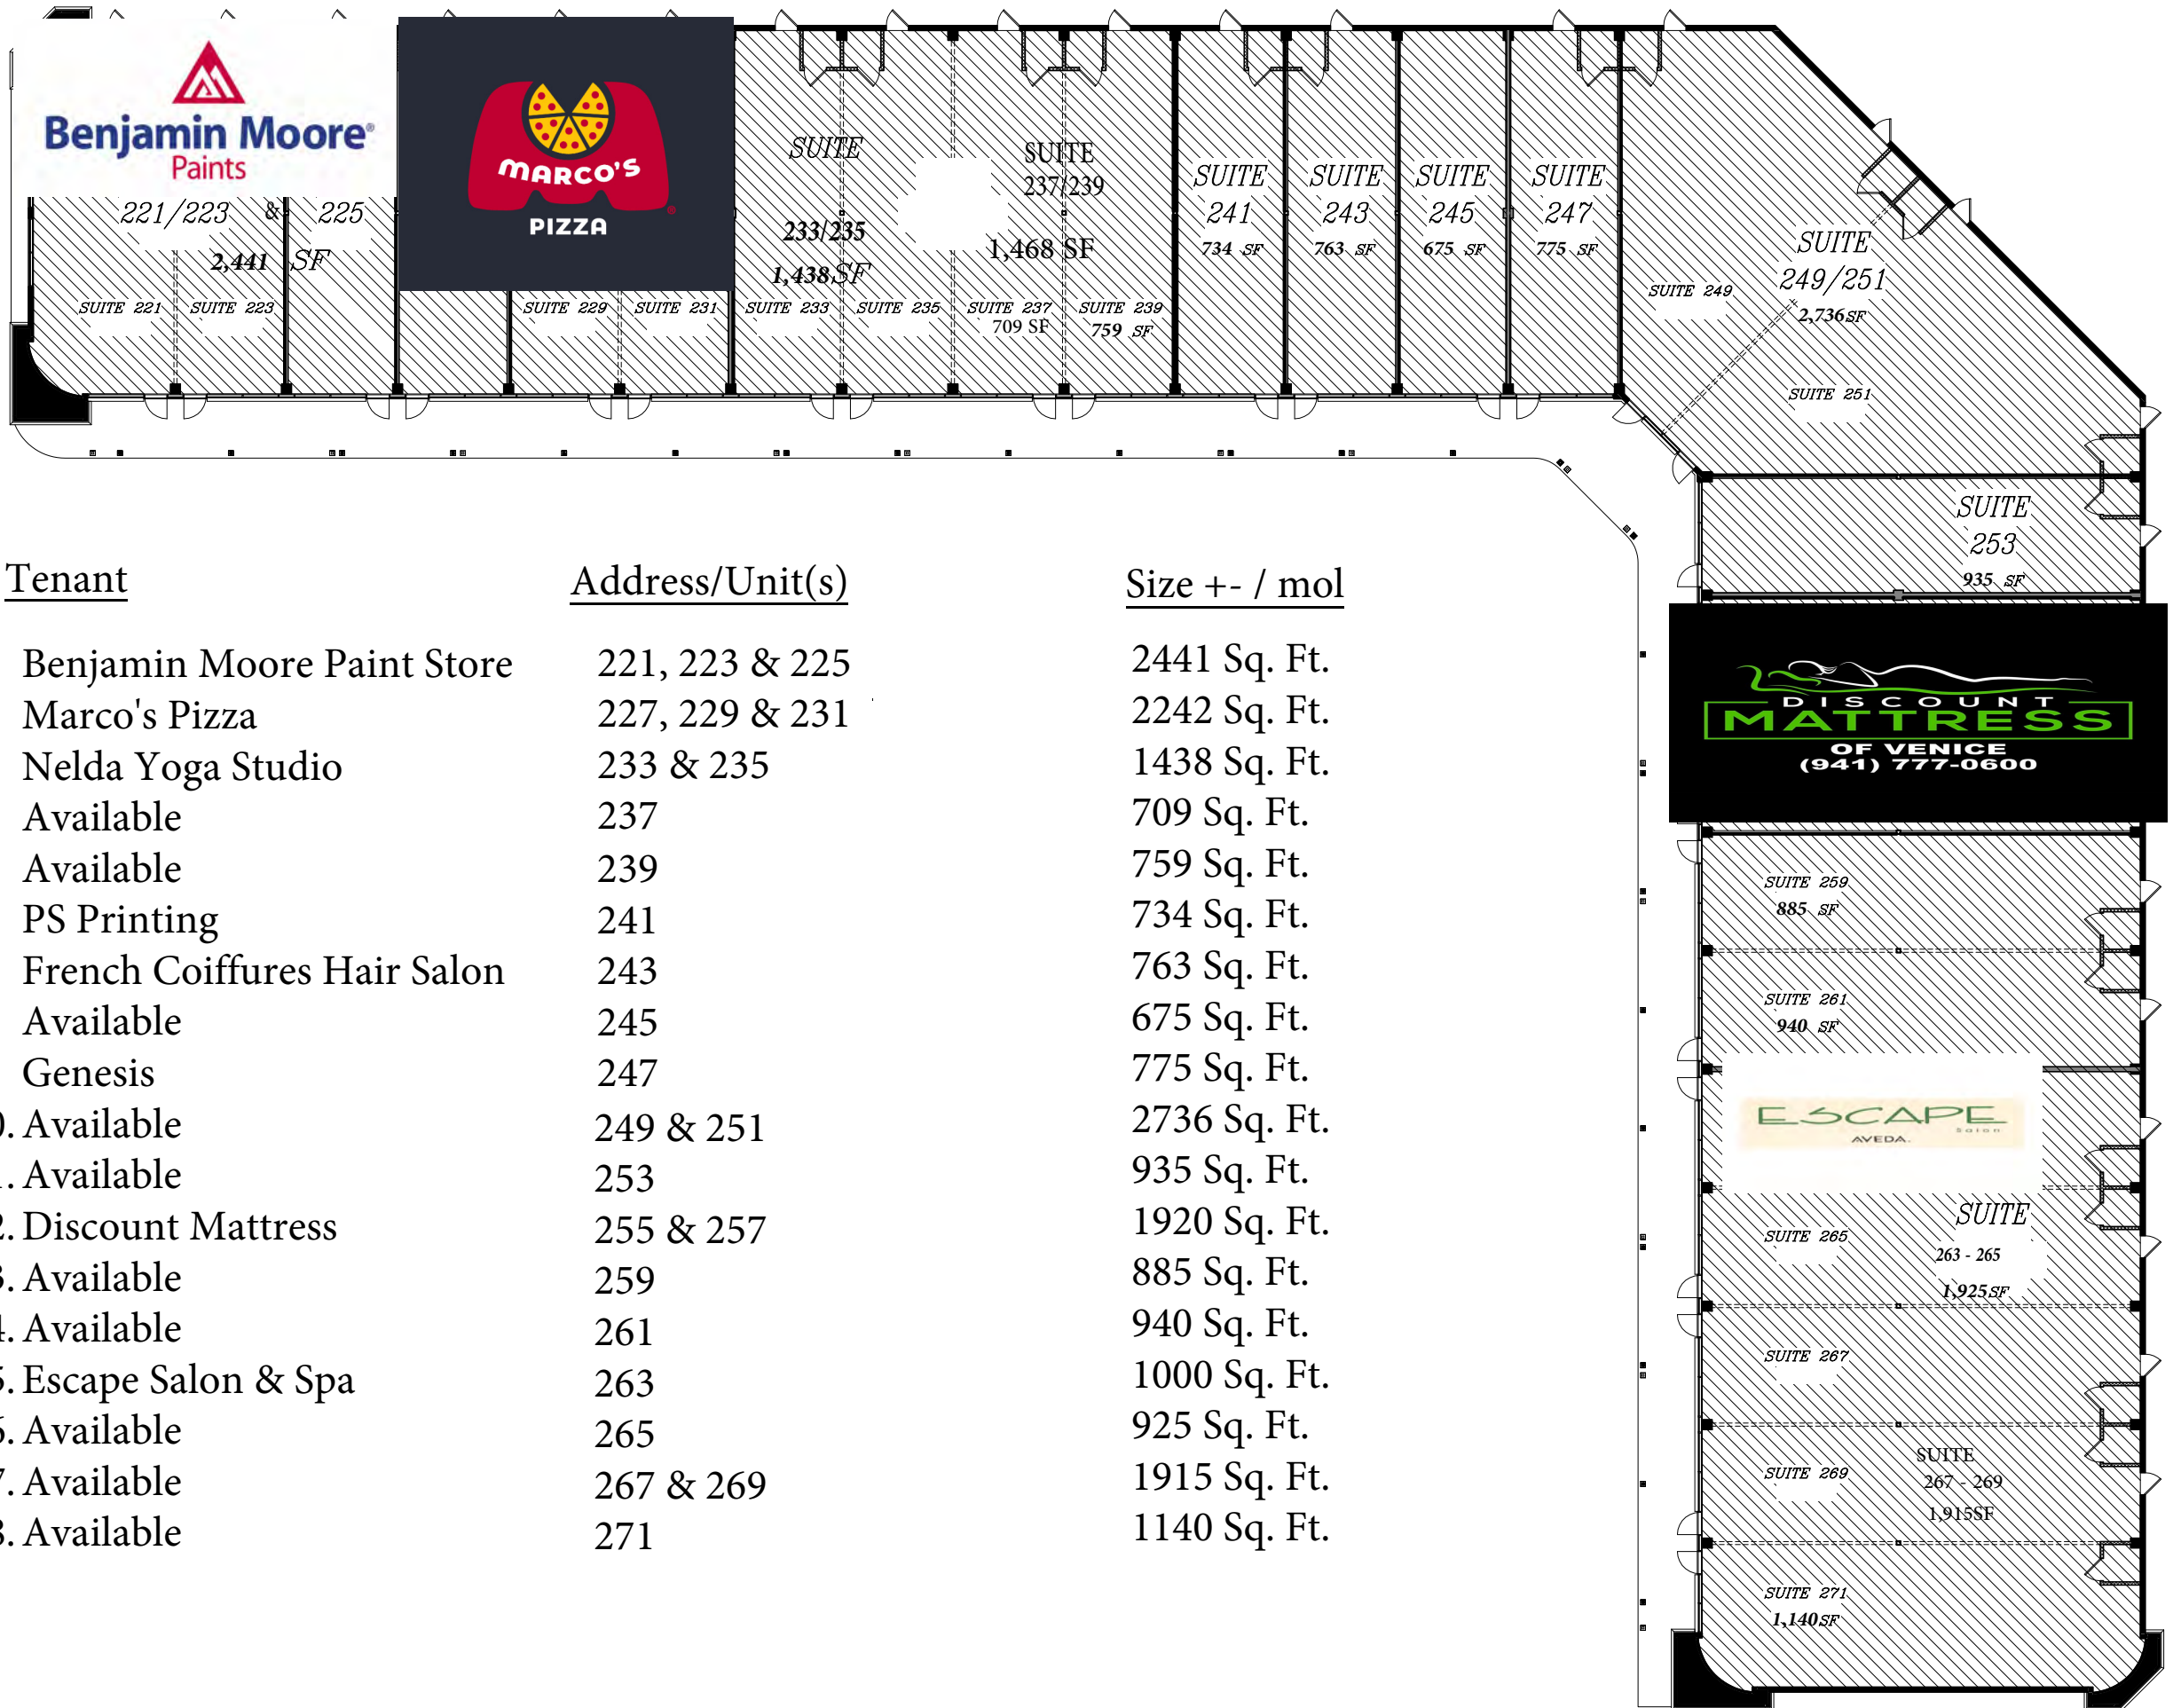

Exhibit: A

<u>Tenant</u>	<u>Address/Unit(s)</u>	<u>Size +/- / mol</u>
1. Benjamin Moore Paint Store	221, 223 & 225	2441 Sq. Ft.
2. Marco's Pizza	227, 229 & 231	2242 Sq. Ft.
3. Nelda Yoga Studio	233 & 235	1438 Sq. Ft.
4. Available	237	709 Sq. Ft.
5. Available	239	759 Sq. Ft.
6. PS Printing	241	734 Sq. Ft.
7. French Coiffures Hair Salon	243	763 Sq. Ft.
8. Available	245	675 Sq. Ft.
9. Genesis	247	775 Sq. Ft.
10. Available	249 & 251	2736 Sq. Ft.
11. Available	253	935 Sq. Ft.
12. Discount Mattress	255 & 257	1920 Sq. Ft.
13. Available	259	885 Sq. Ft.
14. Available	261	940 Sq. Ft.
15. Escape Salon & Spa	263	1000 Sq. Ft.
16. Available	265	925 Sq. Ft.
17. Available	267 & 269	1915 Sq. Ft.
18. Available	271	1140 Sq. Ft.