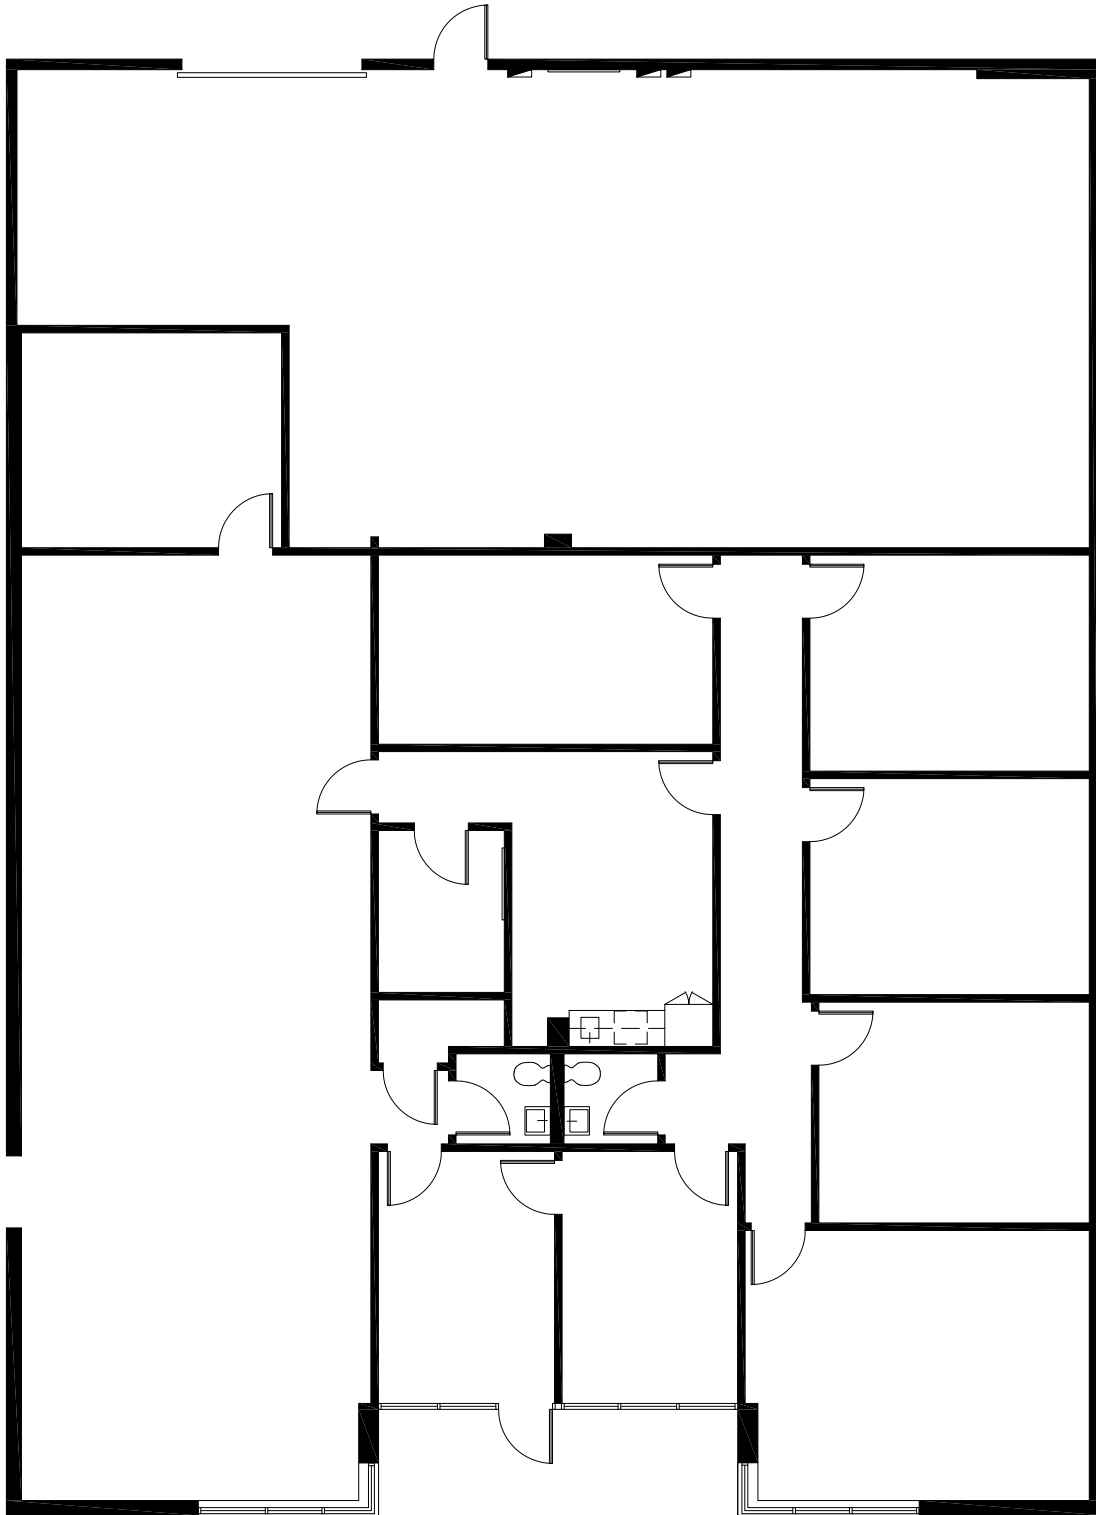

COMMERCE PARK

8428 Sterling, Irving, Texas

SUITE 8428
4,941 SF

1ST FLOOR

Scale: 3/32"=1'-0"

All dimensions and square footages are approximate.

July 19, 2018