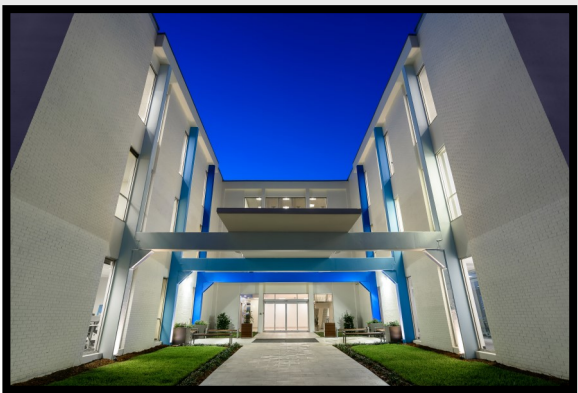

READY TO MOVE YOUR OFFICE OUT OF THE GUEST ROOM?

Having a hard time focusing on work due to frequent interruptions? Background noise disrupting business calls?

Come check out the **Executive Suites at Brightway Center!** We are located near the intersection of I-95 and University Blvd, with ample free parking, 24/7 access, and high-tech security. Each suite is private with shared access to meeting rooms, break rooms, and a waiting area.

Find peace and productivity today—
with **Brightway Suites!**

**TRADITIONAL OFFICE SPACE
ALSO AVAILABLE!**

jen.creamer@brightway.com

904-394-3200