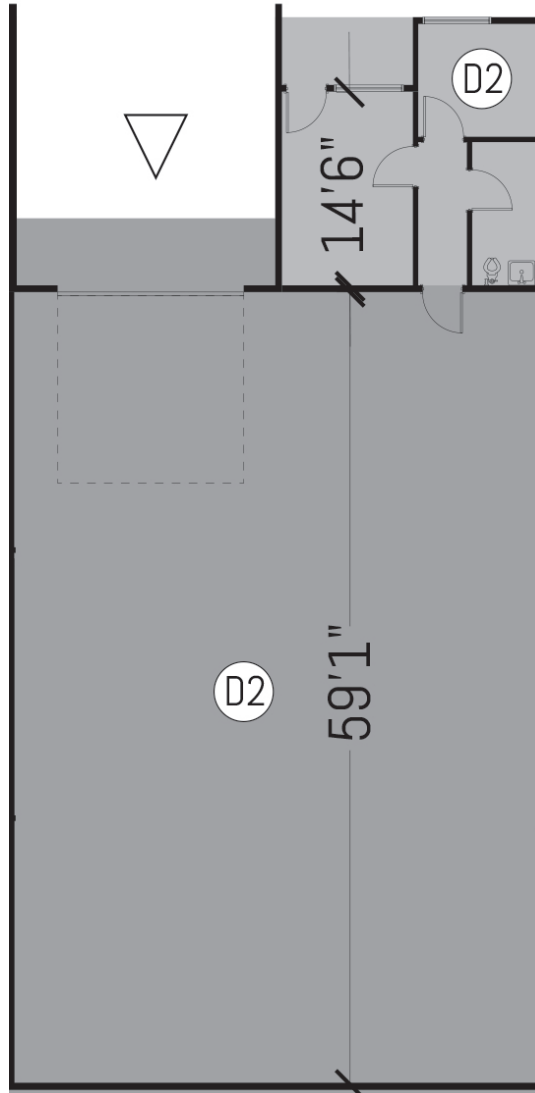

FOR LEASE

10107, 10109, 10111, 10025, 10027, 10029
SOUTH TACOMA WAY
LAKEWOOD, WASHINGTON 98499

Building D
Suite D2

3,210 SF

Note: Drawing not to scale.

www.berkeleypartners.com