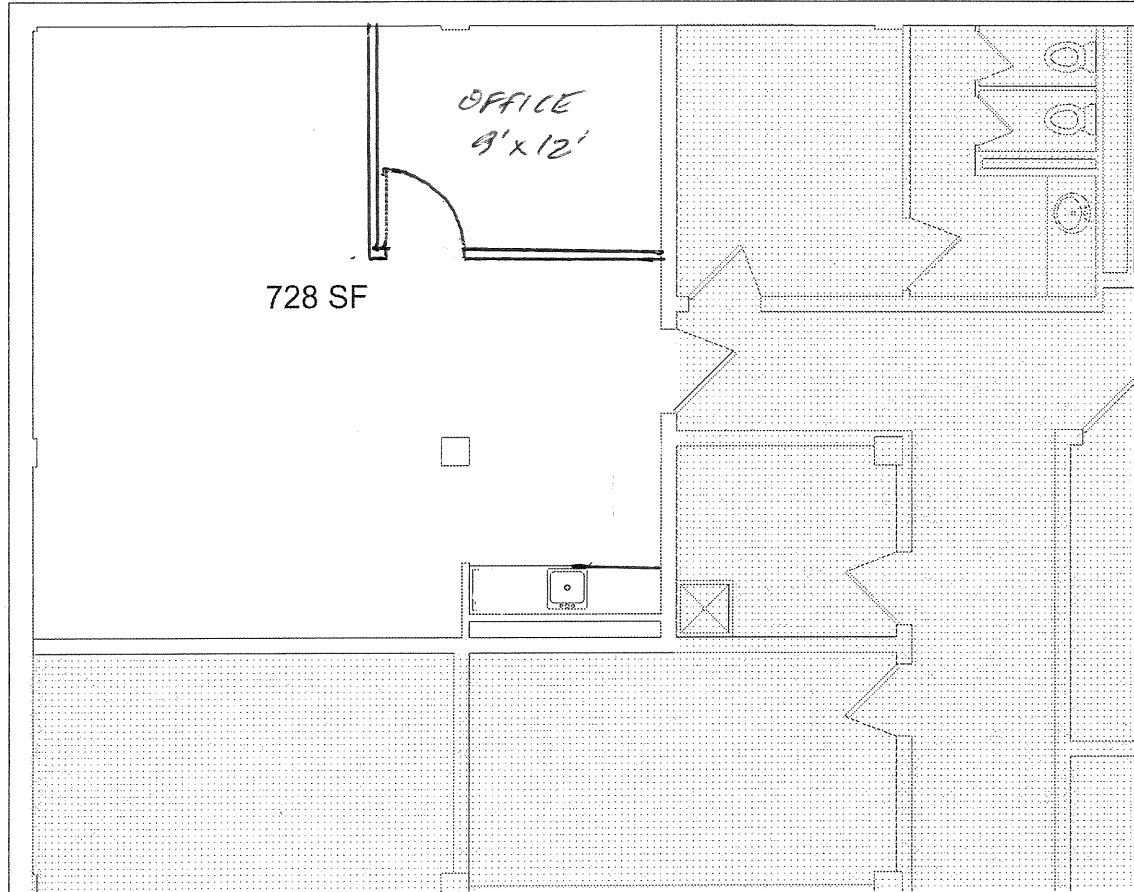

HUTCHINGS/CARRIER, INC.

EMail: kcreatestate@sbcglobal.net

7715 SHAWNEE MISSION PKWY / SUITE 100 / OVERLAND PARK, KANSAS 66202 / 913-432-9800 / FAX 913-432-9818

1 LOWER LEVEL FLOOR PLAN

6299 NALL  
AS-BUILT  
6299 NALL AVE. MISSION, KANSAS 66202  
NOT FOR CONSTRUCTION  
SHEET TITLE & NUMBER  
LOWER LEVEL FLOOR PLAN  
A-101

6299 NALL  
MISSION, KANSAS  
728 SF \$595/month, FULL SERVICE