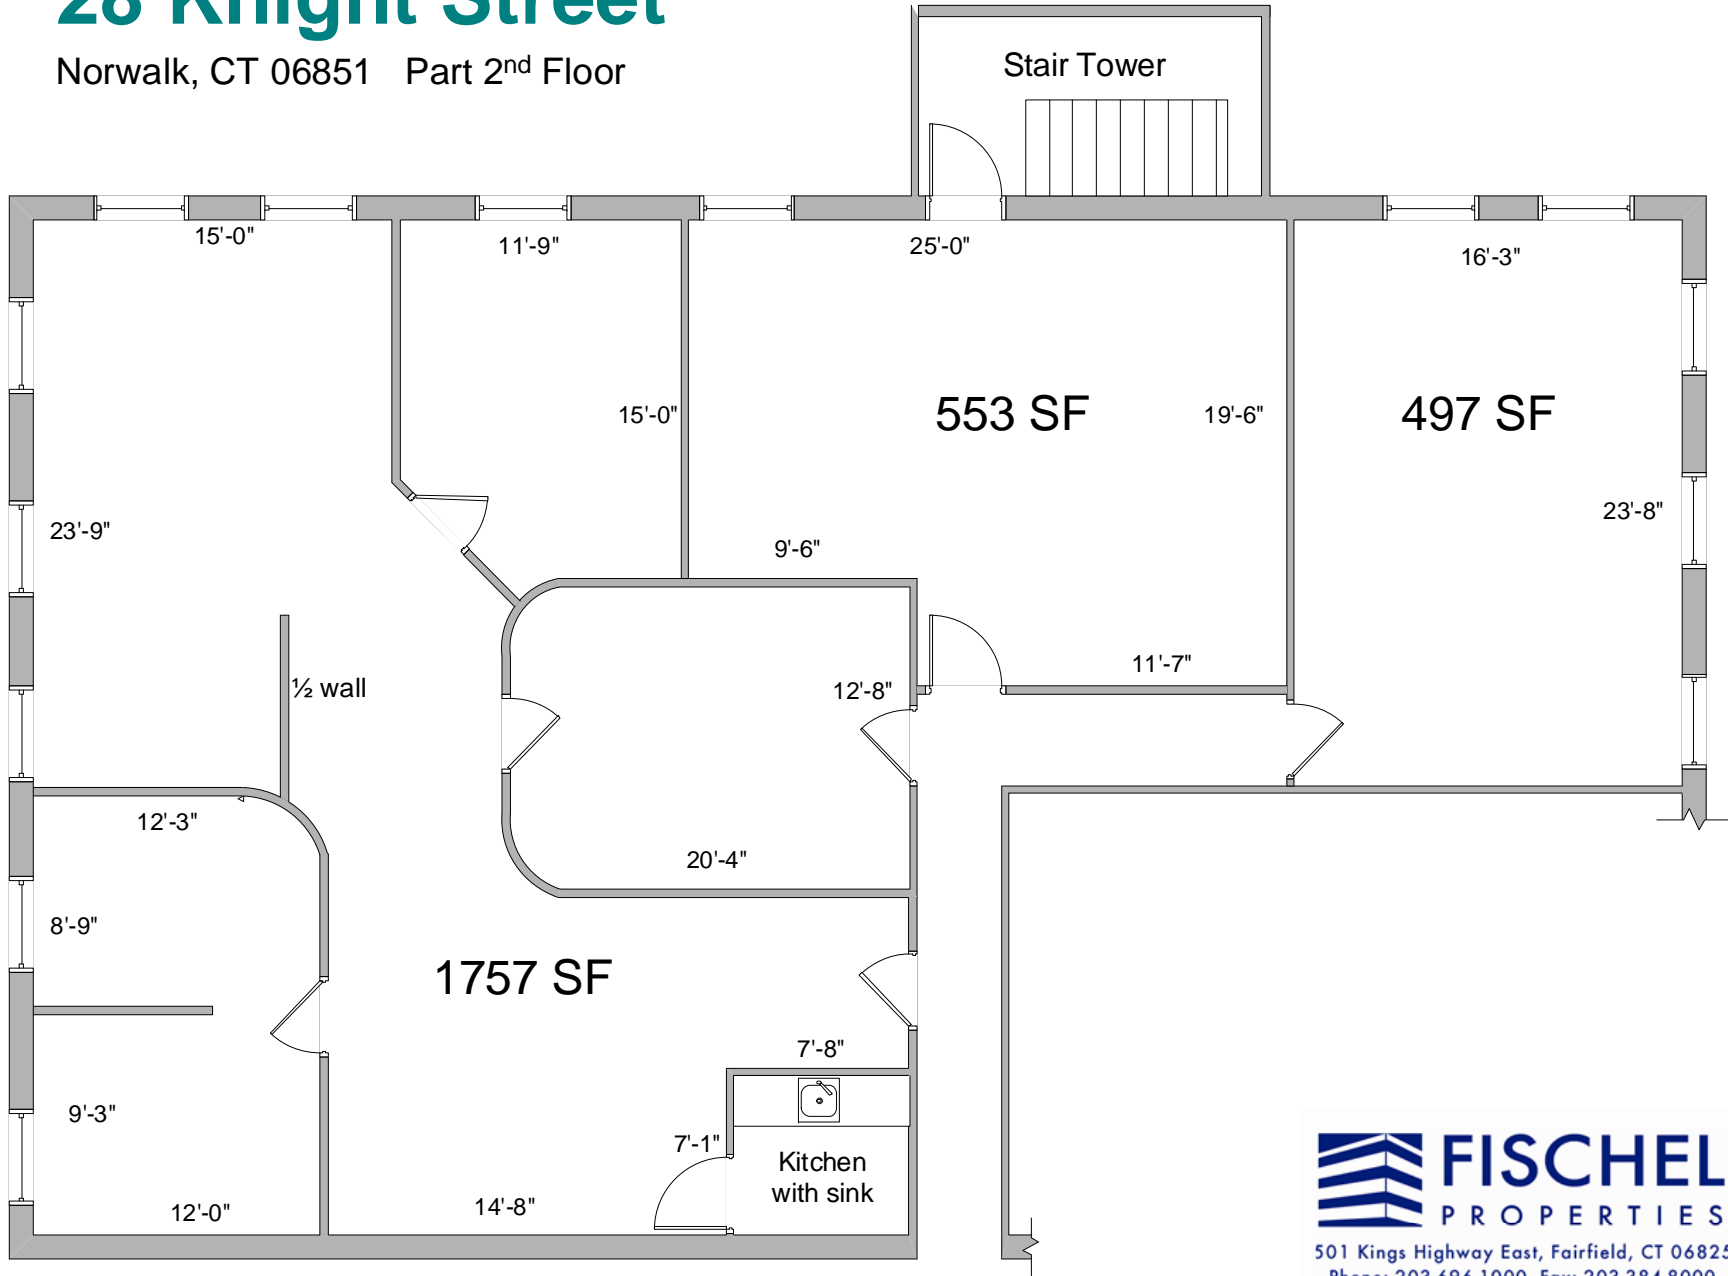

28 Knight Street

Norwalk, CT 06851 Part 2nd Floor

501 Kings Highway East, Fairfield, CT 06825
Phone: 203-696-1000 Fax: 203-384-8000
www.FischelProperties.com