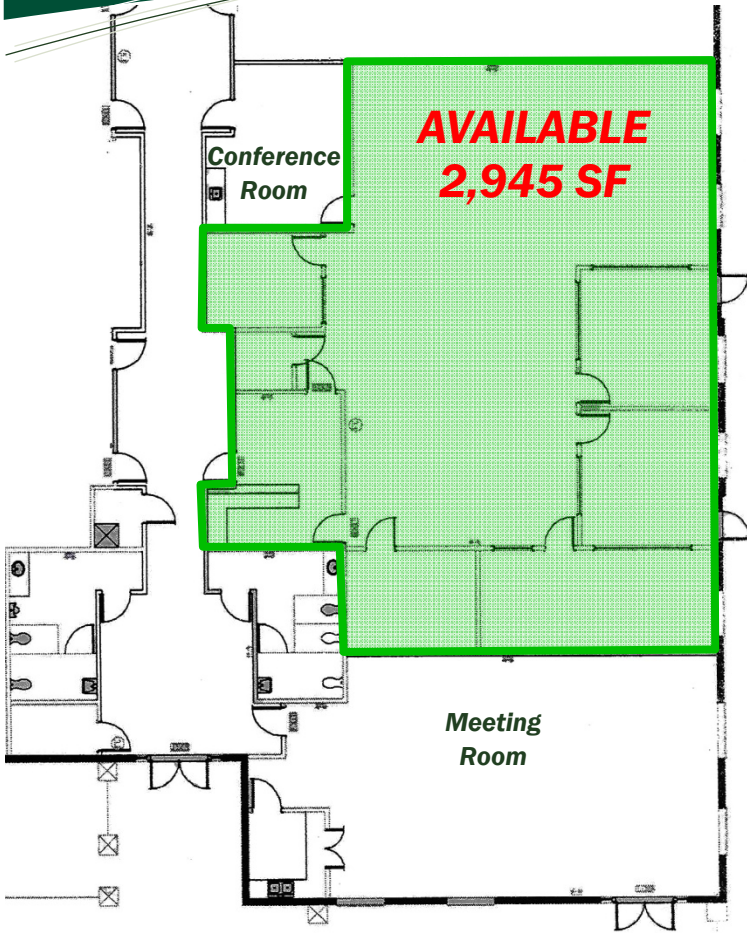

Location

Pasco County FL