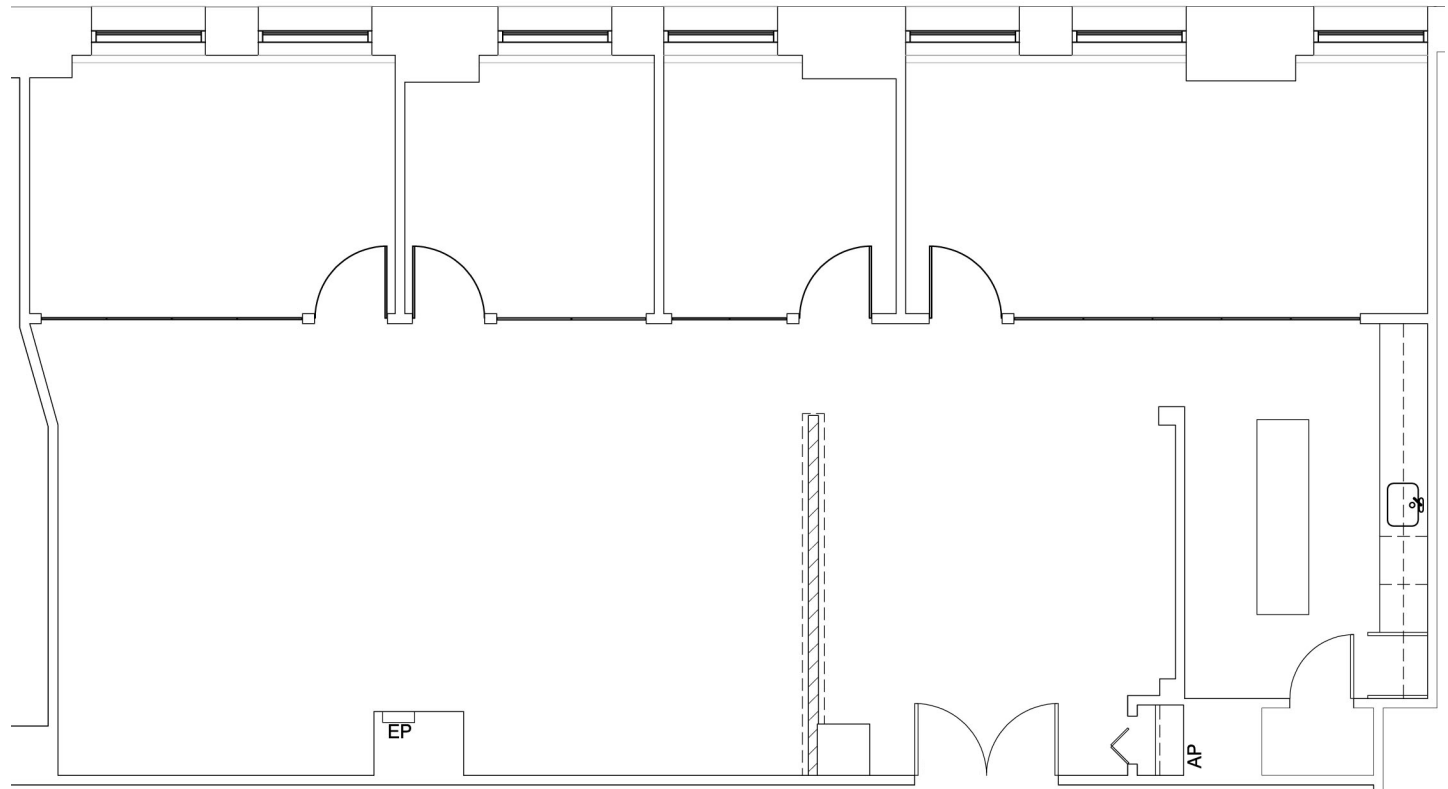

WEST MADISON

Suite 950 - 2,258 SF

**WILLARD
JONES**

REAL ESTATE

www.willardjones.com

All dimensions indicated on this plan are approximate and should be field verified.