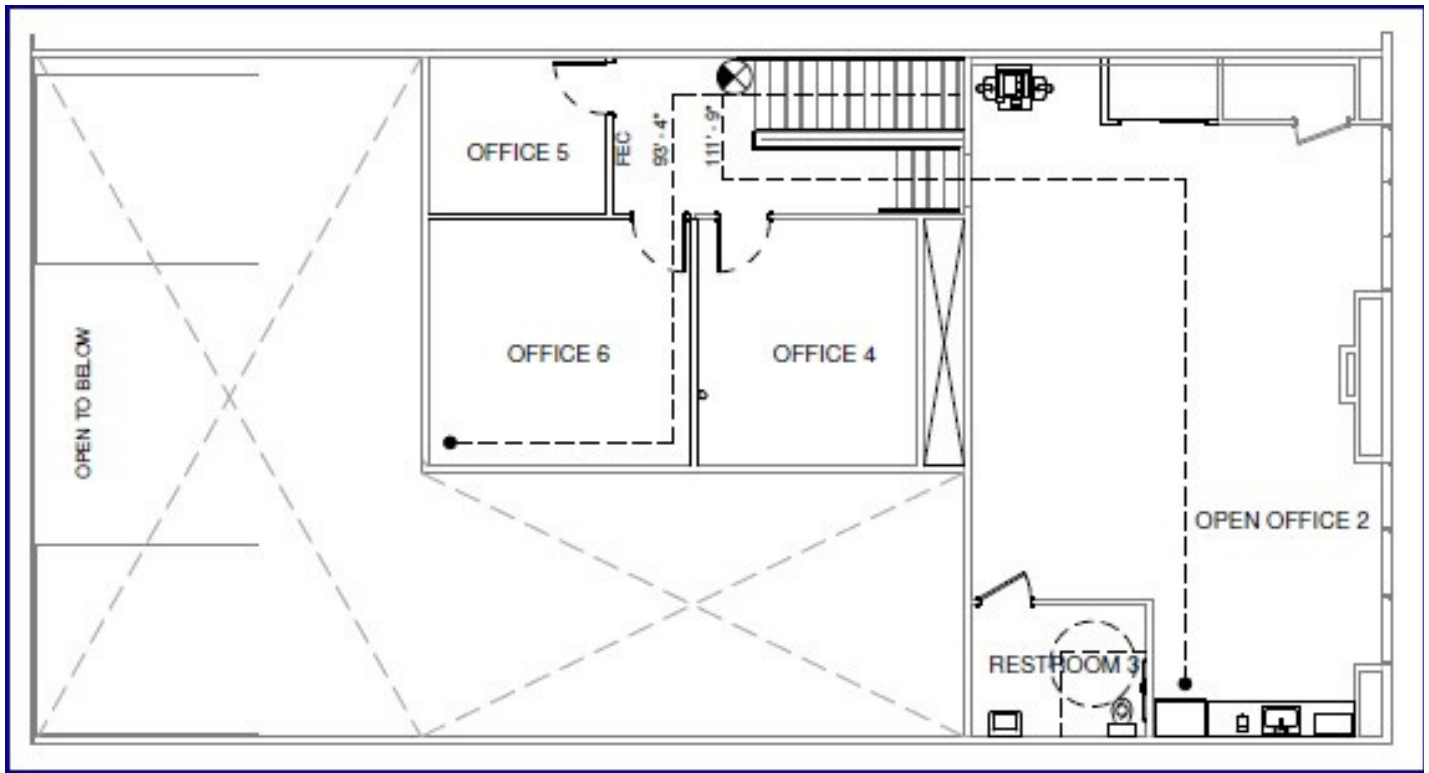

OFFICE CONDO FOR LEASE

1620 Centerville Tpke #121 , VA Beach, VA

- **1,500 SF, 2nd Floor Private Office Condo**
- **3 Private Offices**
- **1 Large Open Work Space**
- **Kitchenette/Prep Area**
- **1 Restroom**
- **New Build-Out**
- **\$12.00 PSF, \$1,500/Month + NNN**
- **Minutes from I-64**
- **Call JC @757-816-0182 For More Info & Tour**

PHOTOS

SPACE PLAN

PANAROMIC VIEWS