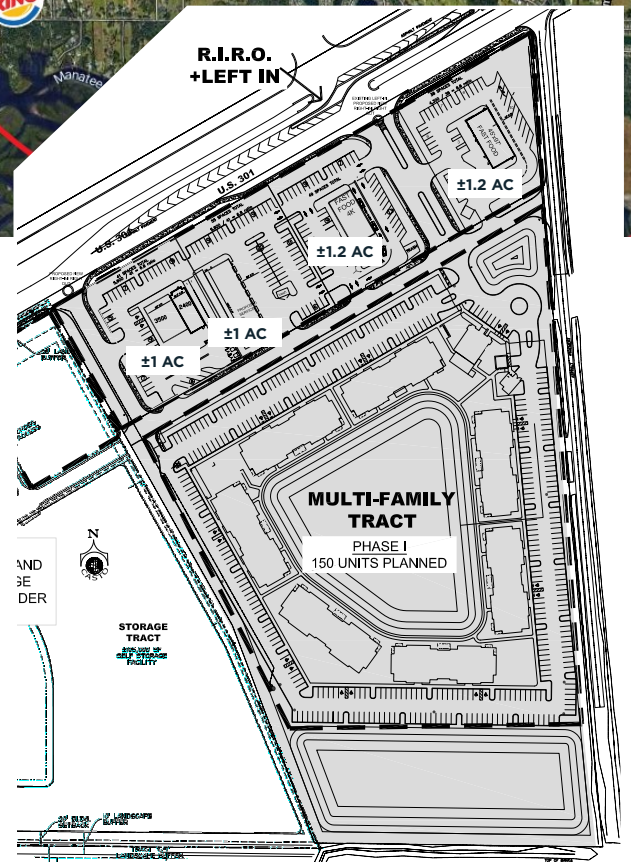

US 301 & OXFORD | Parrish, Florida

LOCATION

Southeast quadrant of US 301 & Oxford
Parrish, Florida

TRAFFIC COUNTS

US 301 – 17,800 ADT

KEY DEMOGRAPHICS

	5-MILE RADIUS	3-MILE RADIUS	2-MILE RADIUS
POPULATION			
Current Estimated Population	63,386	26,719	17,382
Projected Population (5 Years)	71,226	29,876	19,392
2010 Census Population	43,601	18,865	11,837
HOUSEHOLDS			
Current Estimated Households	26,259	11,417	7,096
Projected Households (5 Years)	28,137	12,182	7,547
2010 Census Households	17,705	7,964	4,714