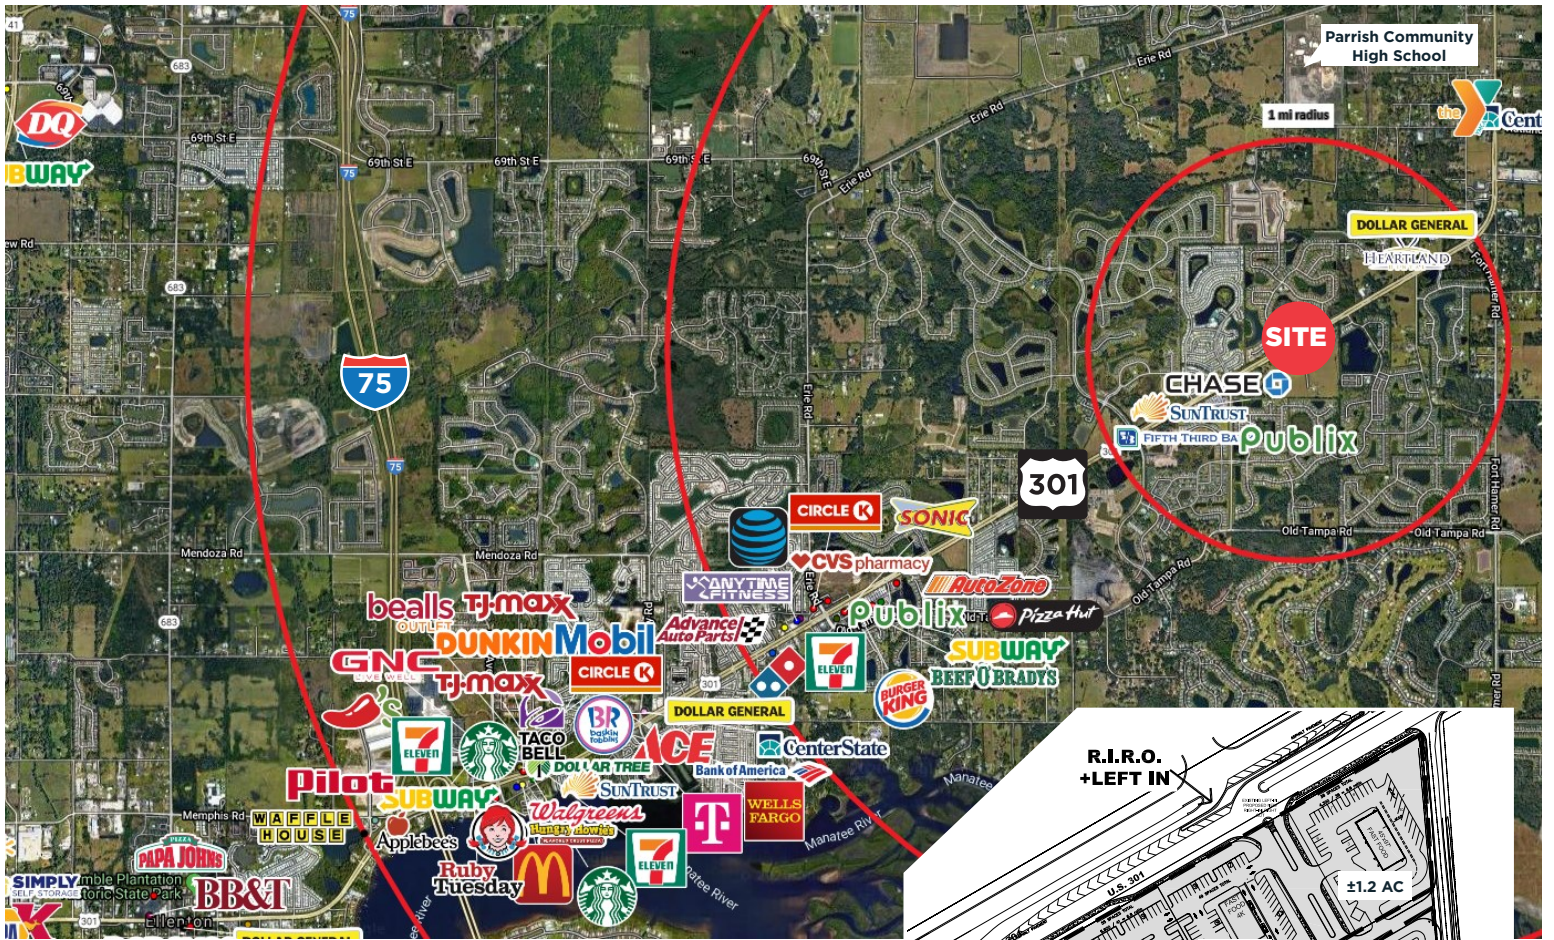

US 301 & OXFORD | Parrish, Florida

LOCATION

Southeast quadrant of US 301 & Oxford
Parrish, Florida

TRAFFIC COUNTS

US 301 – 17,800 ADT

KEY DEMOGRAPHICS

	5-MILE RADIUS	3-MILE RADIUS	2-MILE RADIUS
POPULATION			
Current Estimated Population	63,386	26,719	17,382
Projected Population (5 Years)	71,226	29,876	19,392
2010 Census Population	43,601	18,865	11,837
HOUSEHOLDS			
Current Estimated Households	26,259	11,417	7,096
Projected Households (5 Years)	28,137	12,182	7,547
2010 Census Households	17,705	7,964	4,714