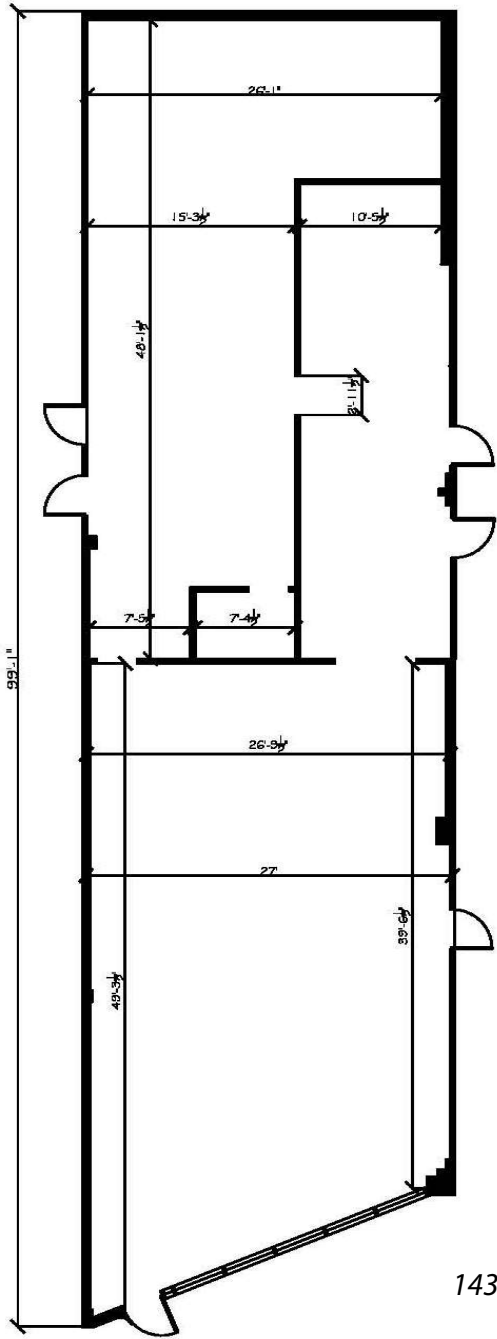

Boardwalk Shopping Center

14321-14371 Manchester Road

Manchester, MO 63011

1,700 & 2,545 SF RETAIL / OFFICE SPACES AVAILABLE FOR LEASE

14361-63 MANCHESTER ROAD
2,545 SF