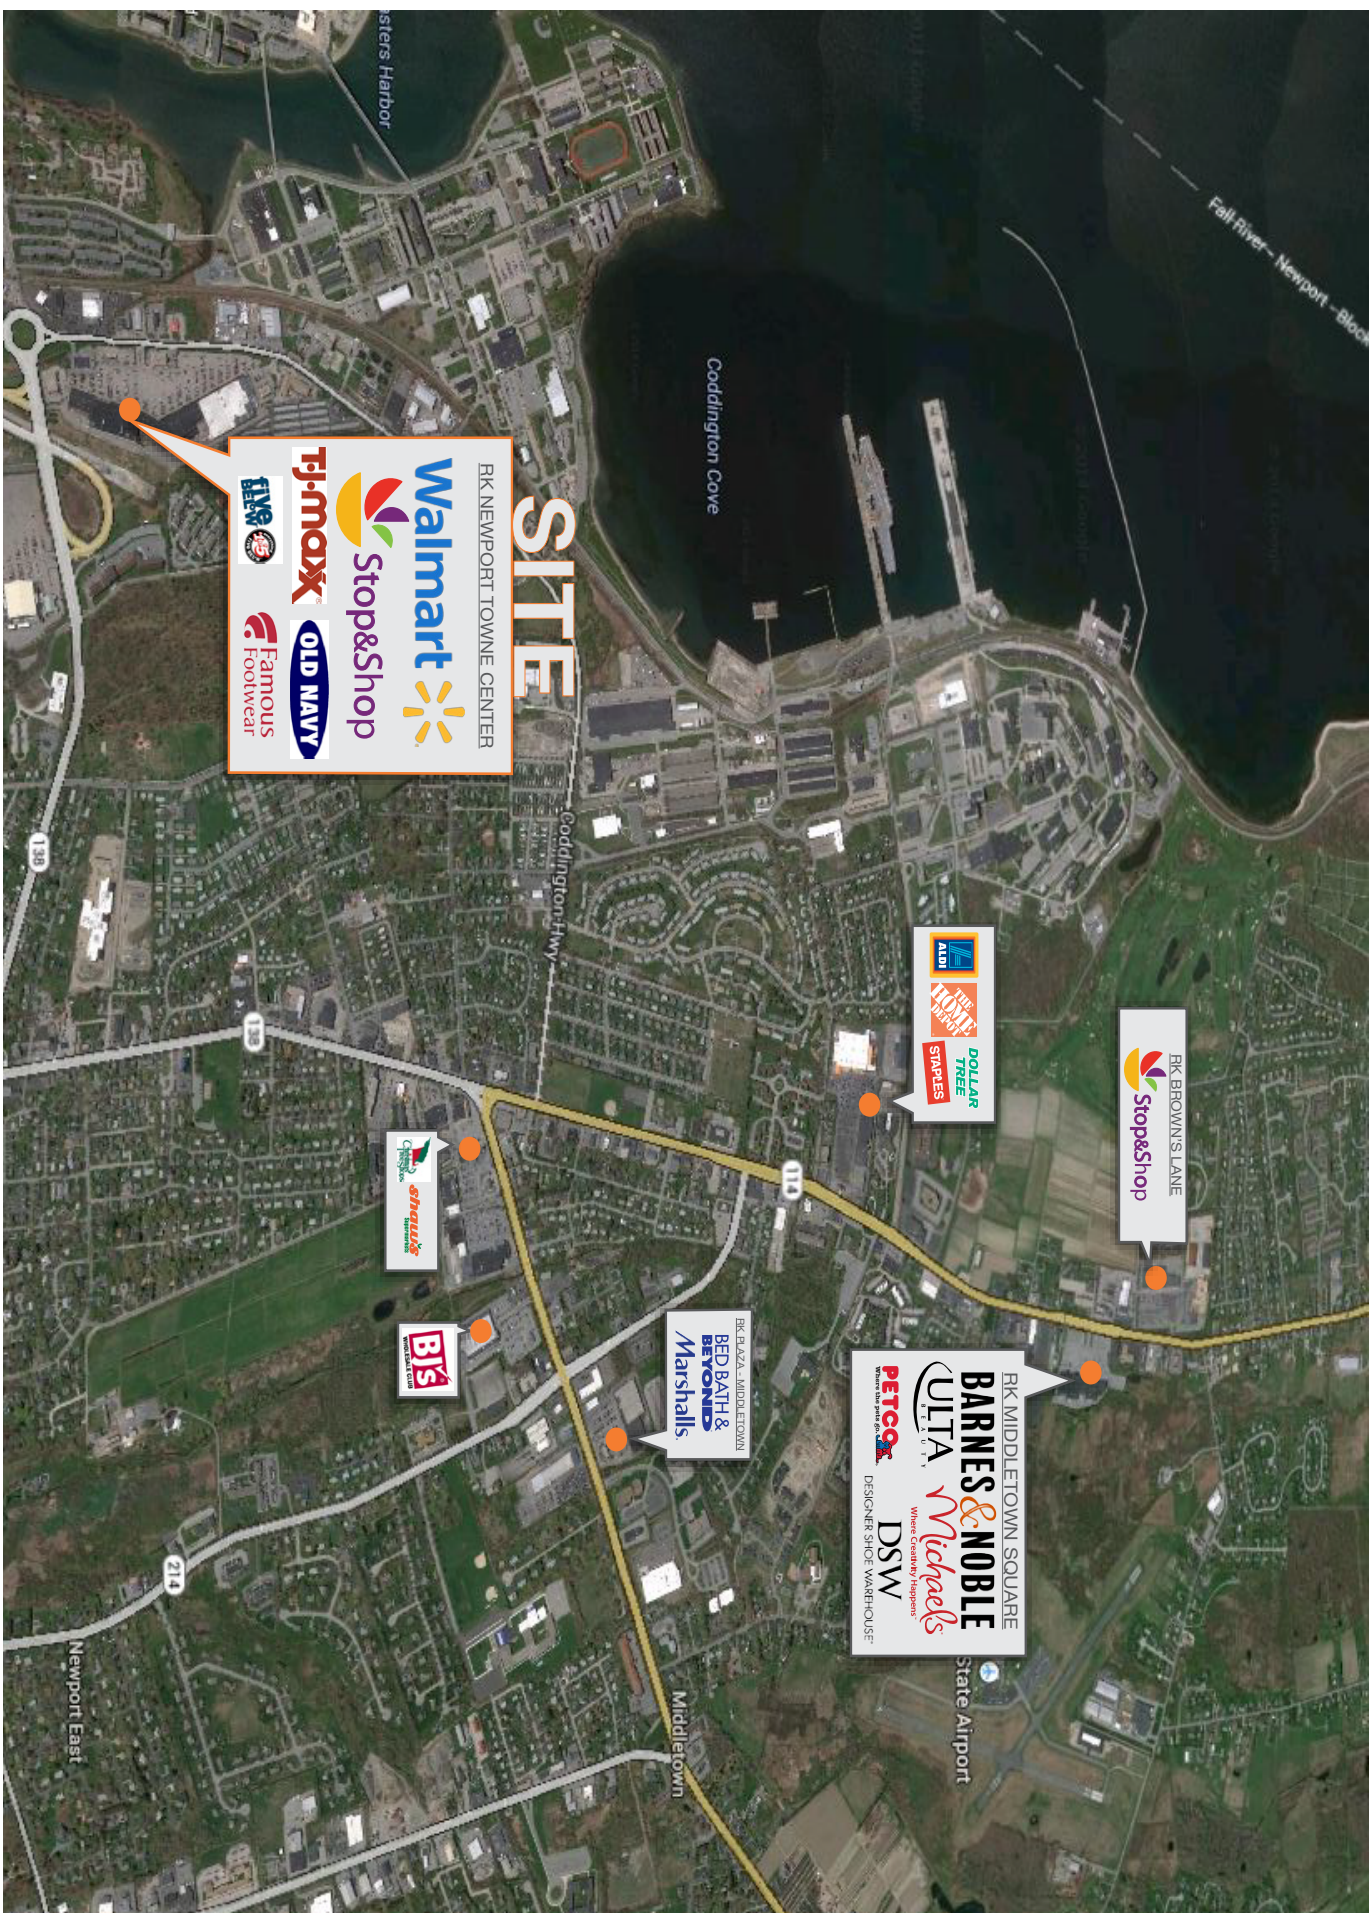

# RK NEWPORT TOWNE CENTER

199 Connell Highway, Newport, RI 02840

**AVAILABLE**  
2,800 SF

3 Mile

5 Mile

39,761

60,898

\$86,978

\$95,514

- Dominant Shopping Center within Newport/Middletown trade area
- Anchored by Walmart, Super Stop & Shop, T.J. Maxx, and Old Navy

**RK**Centers

**781-320-0001**

[Leasing@rkcenters.com](mailto:Leasing@rkcenters.com)

# RK NEWPORT TOWNE CENTER

199 Connell Highway, Newport, RI 02840

**SITE**  
RK NEWPORT TOWNE CENTER

Walmart  
Stop&Shop  
Tj-maxx  
Famous Footwear  
Old Navy

RK MIDDLETOWN SQUARE  
**BARNES & NOBLE**  
ULTA  
Petco  
DSW  
DESIGNER SHOE WAREHOUSE  
Where Country Inspires

RK BLAZA MIDDLETOWN  
**BED BATH & BEYOND**  
Marshalls

CVS  
**Michaels**

**BJS**  
MARKET BASKET

RK BROWN'S LANE  
**Stop&Shop**

ALDI  
**THE HOME DEPOT**  
DOLLAR TREE  
STAPLES